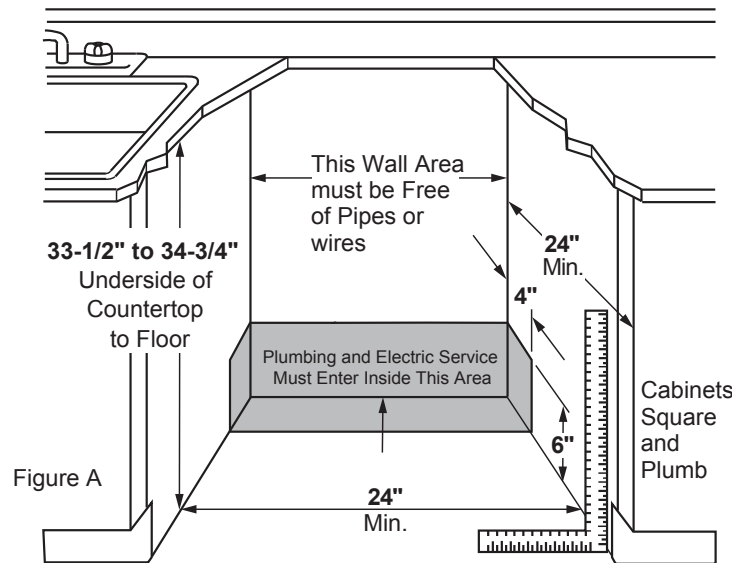

PDT755SYV/BTV

GE Profile™ UltraFresh System Dishwasher with Stainless Steel Interior

DIMENSIONS AND INSTALLATION INFORMATION (IN INCHES)

ELECTRICAL RATING

Voltage AC.....120
 Hertz.....60
 Total connected load amperage7.8
 Calrod® heater watts max.....800/500

For use on adequately wired 120-volt, 7.8-amp circuit having 2-wire service with a separate ground wire. This appliance must be grounded for safe operation.

INSTALLATION INFORMATION: Before installing, consult installation instructions packed with product for current dimensional data.