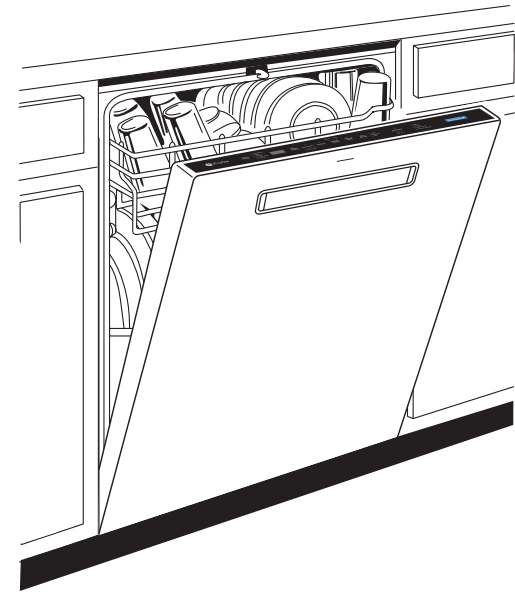

Steam + Sani – Save time with a high temperature cycle that steams and sanitizes to loosen tough soils before the wash cycle begins, reducing bacteria by 99.999% without pre-rinsing or soaking.

Active Flood Protect – This dishwasher features Active Flood Protect, which prevents potential overflows for greater peace of mind. It works by using a water leak detector to sense when water is too high, pumping it out until a safe level is reached.

Lower Rack Fold-Down Tines – Get next-level loading flexibility in this dishwasher with flex rack. Adjust the lower rack to accommodate any item thanks to multi-position, fold-down tines.

Smooth-Glide Adjustable Middle Rack – This dishwasher with a smooth glide rack makes loading and unloading smooth and simple. It easily extends on stainless steel ball bearings, so you can make light work of even the heaviest loads.

42 dBA Dishwasher – Get reliable wash performance and a deep clean without unwanted noise thanks to this super silent 42 dBA dishwasher.

Piranha™ Hard Food Disposer – The Piranha™ Hard Food Disposer lets you use your dishwasher without pre-rinsing. Its stainless steel impellers rotate to pulverize food particles and an anti-jamming design make sure wash arms stay unclogged.

Notification Bar – Always know the condition of your clean with this status display dishwasher feature. A bright bar illuminates different colors to indicate the status of the cycle.

Model PDT715SYVFS – Fingerprint Resistant Stainless

Model PDT755SBVTS- Black Stainless