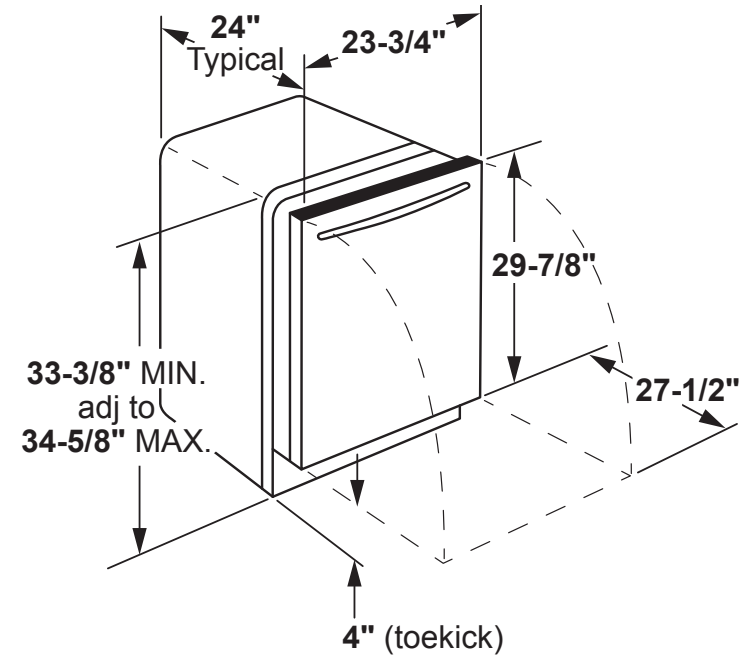

PDT755SYV/BTV

GE Profile™ UltraFresh System Dishwasher with Stainless Steel Interior

DIMENSIONS AND INSTALLATION INFORMATION (IN INCHES)

ELECTRICAL RATING

Voltage AC.....120
 Hertz.....60
 Total connected load amperage7.8
 Calrod® heater watts max.....800/500

For use on adequately wired 120-volt, 7.8-amp circuit having 2-wire service with a separate ground wire. This appliance must be grounded for safe operation.

INSTALLATION INFORMATION: Before installing, consult installation instructions packed with product for current dimensional data.