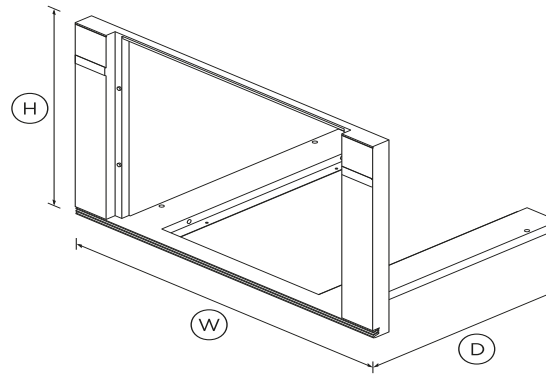

- This is Minimal style, to pair with other Minimal style products

DIMENSIONS

Height	18 ¹³ / ₁₆ "
Width	29 ¹³ / ₁₆ "
Depth	20 ⁷ / ₈ "

The product dimensions and specifications in this page apply to the specific product and model. Under our policy of continuous improvement, these dimensions and specifications may change at any time. You should therefore check with Fisher & Paykel's Customer Care Centre to ensure this page correctly describes the model currently available. Â© Fisher & Paykel Appliances Ltd 2019.

SPECIFICATIONS

Product dimensions

Depth	20 ⁷ / ₈ "
Height	18 ¹³ / ₁₆ "
Width	29 ¹³ / ₁₆ "

SKU

81939

Other product downloads available at fisherpaykel.com

Install Guide (Microwave Oven)

Install Guide (Coffee Maker)