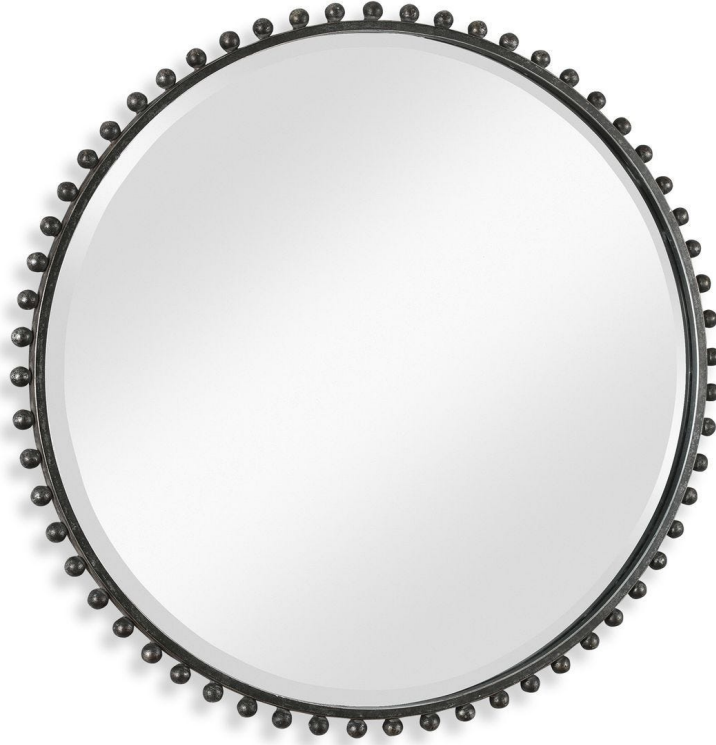

UTTERMOST

Taza Round Mirror, Distressed Black

SKU: 09691

Petite iron spheres line the outer edge of this round frame, finished in a distressed black with silver highlights and a light gray glaze. Mirror features a generous 1 1/4" bevel.

Specifications

Dimensions: 32 W X 32 H X 1 D (in)

Weight: 36 lbs

Ship via: Small Parcel

Similar Items

Taza Round Mirror, Antique White

SKU: 09770

Taza Round Mirror, Gold