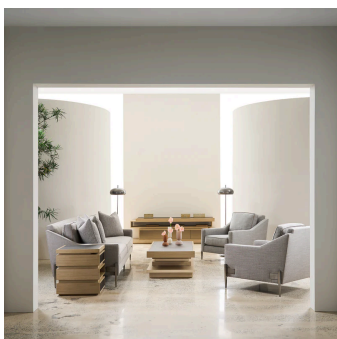

110 Remix Sofa

Caracole

Updated and relevant, this fully upholstered sofa is suspended on thin, tapered metal legs in Smoked Stainless with decorative leg brackets and loose seat and back Blendown cushions. This piece features a track arm and lower back. This silhouette is upholstered to perfection in a grey wool blend woven with a contrasting tan leather welt.

SKU: M110-019-212-C

Dimensions in Inches: 110W × 38.25D × 32.5H

Dimensions in CM: 279.4W × 97.155D × 82.55H

Features:

- Slim tapered metal legs with decorative bracket.
- Loose seat and back cushions.

Title:

IMAGE
COMING
SOON

Default Title

Construction: Blendown cushion. No sag seat. Feather down pillows.