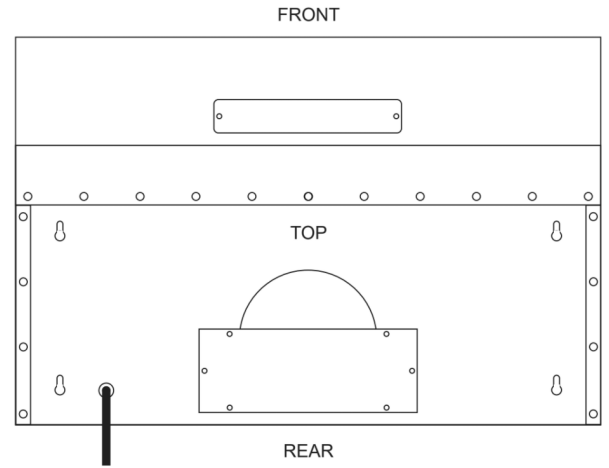

FEATURES

FINISH

Stainless Steel, Black or White

FEATURES

- Brilliant LED Light Bar
- Three speed Illuminated Touch Control
- 3-Prong Cord Set Included
- High Velocity Blower optimally removes Smoke, Grease and Odors
- 5 Minute Delay Timer
- Top or Rear Venting
- Dishwasher Safe Hybrid Filter

PERFORMANCE

SPEED	1	2	3
CFM	190	280	400
SONES	1.0	4.5	5.5

SPECIFICATIONS

ELECTRICAL 120V 60HZ 2.5 AMP

DIMENSIONS H 5 7/8"
W 29 7/8"
D 19 11/16"

MOUNTING HEIGHT

ABOVE COOKING

Gas 24" - 32"
Electric 20" - 32"

DUCTING SIZES

Top - 7" round or 3 1/4" x 10"
Rear - 3 1/4" x 10"

OPTIONS

Recirculation Kit XORFK10