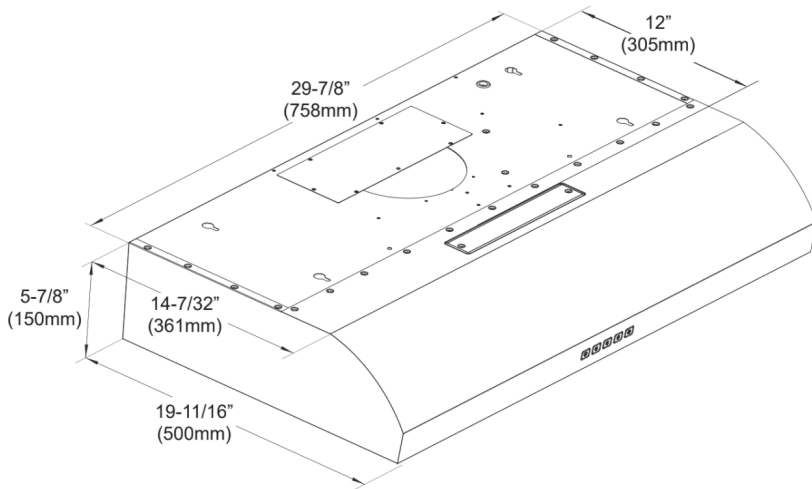

FEATURES

FINISH

Stainless Steel, Black or White

FEATURES

- Brilliant LED Light Bar
- Three speed Illuminated Touch Control
- 3-Prong Cord Set Included
- High Velocity Blower optimally removes Smoke, Grease and Odors
- 5 Minute Delay Timer
- Top or Rear Venting
- Dishwasher Safe Hybrid Filter

PERFORMANCE

SPEED	1	2	3
CFM	190	280	400
SONES	1.0	4.5	5.5

SPECIFICATIONS

ELECTRICAL 120V 60HZ 2.5 AMP

DIMENSIONS H 5 7/8"
W 29 7/8"
D 19 11/16"

MOUNTING HEIGHT

ABOVE COOKING

Gas 24" - 32"
Electric 20" - 32"

DUCTING SIZES

Top - 7" round or 3 1/4" x 10"
Rear - 3 1/4" x 10"

OPTIONS

Recirculation Kit XORFK10