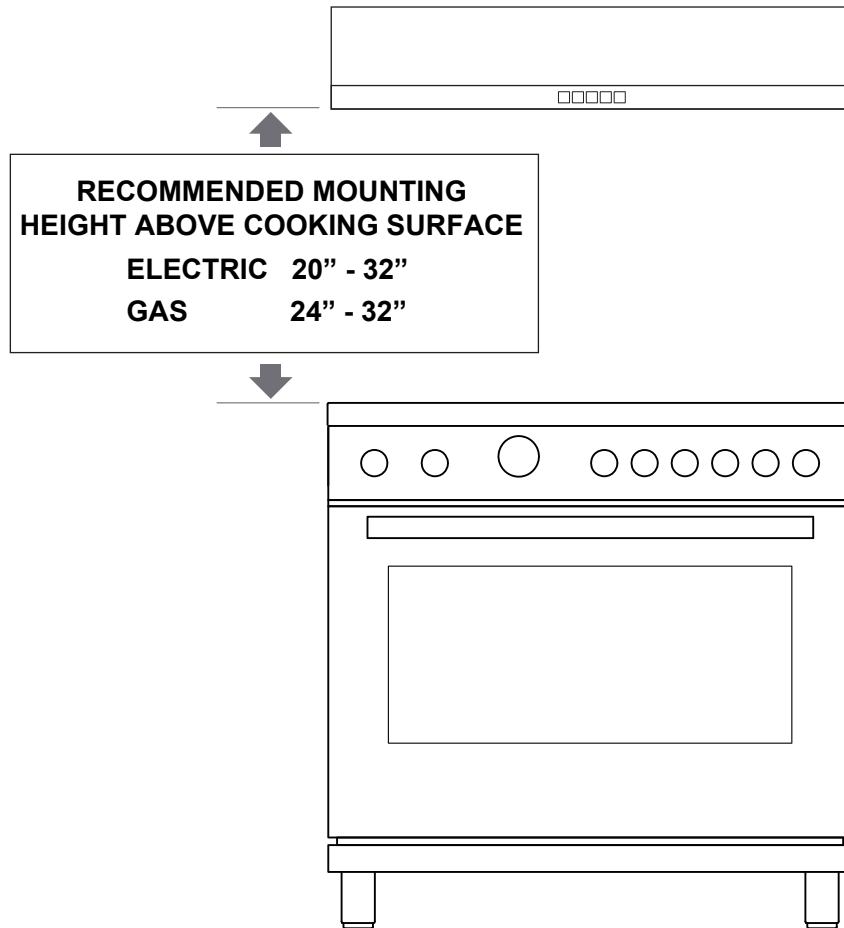

PERFORMANCE

SPEED	1	2	3
CFM	190	280	400
SONES	1.0	4.5	5.5

SPECIFICATIONS

ELECTRICAL 120V 60HZ 2.5 AMP

DIMENSIONS H 5 7/8"
W 29 7/8"
D 19 11/16"

MOUNTING HEIGHT

ABOVE COOKING

Gas 24" - 32"
Electric 20" - 32"

DUCTING SIZES

Top - 7" round or 3 1/4" x 10"
Rear - 3 1/4" x 10"

OPTIONS

Recirculation Kit XORFK10

All range hoods have a recommended range of installation height over the cooking surface.

It is important to install the hood at the proper mounting height. Hoods mounted too low could result in heat damage and fire hazard; while hoods mounted too high will be hard to reach and will lose its performance and efficiency.