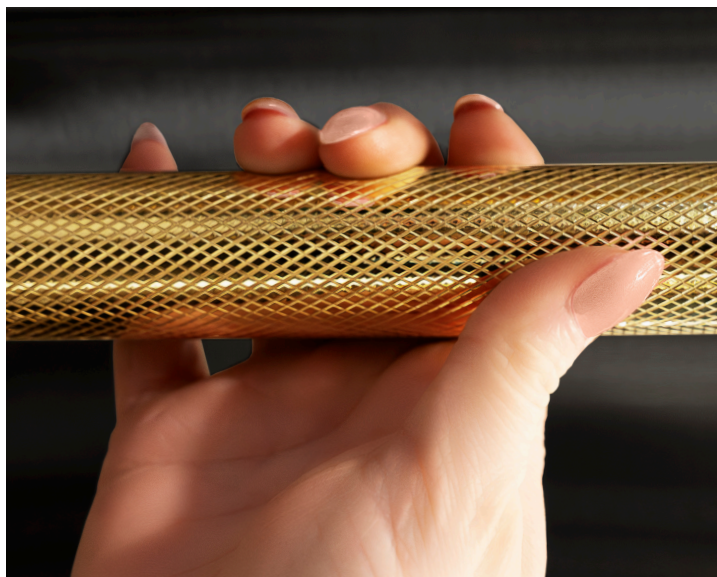

BLACK STAINLESS STEEL

Polished Gold	PSGRBZ-48-KG
Champagne Bronze	PSGRBZ-48-KCB