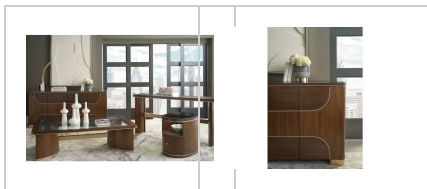

Let's chat

We're Online