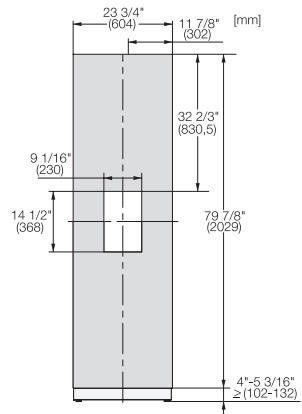

KFP 2445 ed/cs

Stainless steel front

For the stylish integration of MasterCool freezers in your kitchen.

EAN: 4002516324621 / Material number: 11499620 / Old Material Number: 38996093EU1

- For 24" wide freezers with ice/water dispenser in the door

KFP 2445 ed/cs

Stainless steel front

For the stylish integration of MasterCool freezers in your kitchen.

KFP2445ed/cs, KFP2444ed/cs, Front panel, Front dimensions, MasterCool, installation drawings