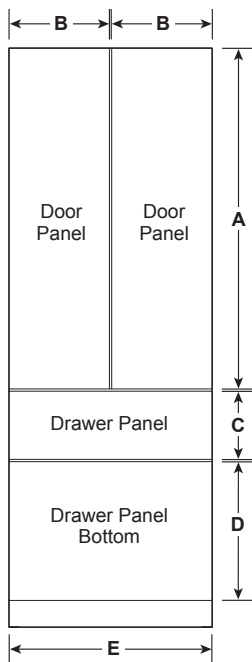

SPECIFICATIONS

| | |
|-----------------------|----------------------|
| Overall Width | 35 3/4" (90.8) |
| Overall Height | 83 7/8" (213 cm) |
| Overall Depth | 24 3/4" (62.9 cm) |
| Door Clearance at 90° | see TOP VIEW **Dim A |
| Drawer Clearance | 24 1/4" (61.6 cm) |
| Cutout Width | 36" (91.4 cm) |
| Cutout Height | 84" (213.4 cm) |
| Cutout Depth | 25" (63.5 cm) |
| Net Weight (approx) | 550 lbs (250 kg) |

⚠️ WARNING:

When installing appliance, you must use and follow the product installation instructions. These can be found with unit or on web at monogram.com.

OVERALL DIMENSIONS

Dimensions in parentheses are in centimeters unless otherwise noted. Actual product dimensions may vary due to manufacturing tolerances.

SINGLE INSTALLATION

FLUSH 3/4" THICK PANEL DIMENSIONS SINGLE INSTALLATION

PANEL DIMENSIONS

| A | B | C | D | E |
|---------|-----------|----------|---------|---------|
| 49 3/8" | 17 13/16" | 9 11/16" | 20 5/8" | 34 3/4" |