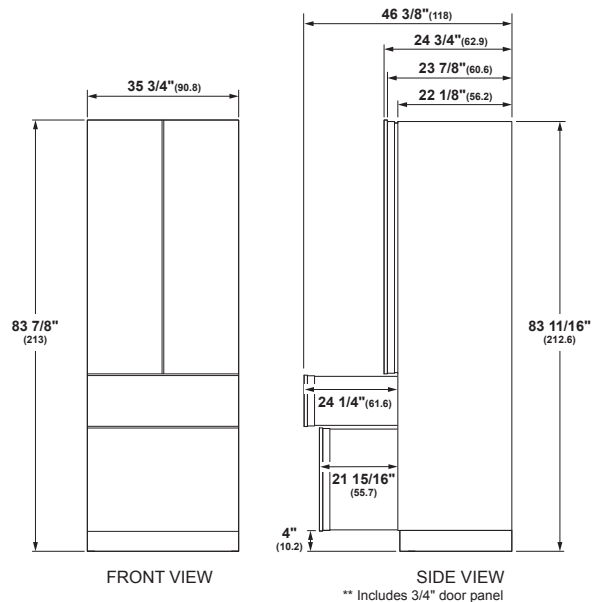

SPECIFICATIONS

| | |
|-----------------------|----------------------|
| Overall Width | 35 3/4" (90.8) |
| Overall Height | 83 7/8" (213 cm) |
| Overall Depth | 24 3/4" (62.9 cm) |
| Door Clearance at 90° | see TOP VIEW **Dim A |
| Drawer Clearance | 24 1/4" (61.6 cm) |
| Cutout Width | 36" (91.4 cm) |
| Cutout Height | 84" (213.4 cm) |
| Cutout Depth | 25" (63.5 cm) |
| Net Weight (approx) | 550 lbs (250 kg) |

⚠️ WARNING:

When installing appliance, you must use and follow the product installation instructions. These can be found with unit or on web at monogram.com.

OVERALL DIMENSIONS

Dimensions in parentheses are in centimeters unless otherwise noted. Actual product dimensions may vary due to manufacturing tolerances.

SINGLE INSTALLATION

FLUSH 3/4" THICK PANEL DIMENSIONS SINGLE INSTALLATION

PANEL DIMENSIONS

| A | B | C | D | E |
|---------|-----------|----------|---------|---------|
| 49 3/8" | 17 13/16" | 9 11/16" | 20 5/8" | 34 3/4" |