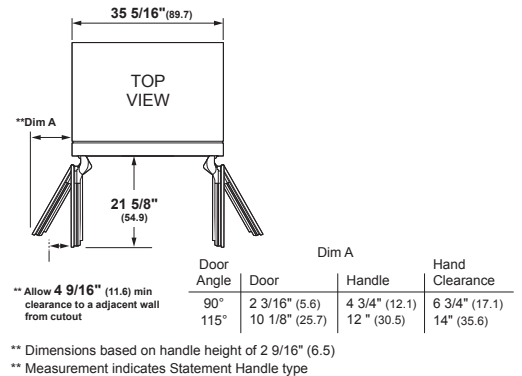

SPECIFICATIONS

| | |
|-----------------------|----------------------|
| Overall Width | 35 3/4" (90.8) |
| Overall Height | 83 7/8" (213 cm) |
| Overall Depth | 24 3/4" (62.9 cm) |
| Door Clearance at 90° | see TOP VIEW **Dim A |
| Drawer Clearance | 24 1/4" (61.6 cm) |
| Cutout Width | 36" (91.4 cm) |
| Cutout Height | 84" (213.4 cm) |
| Cutout Depth | 25" (63.5 cm) |
| Net Weight (approx) | 550 lbs (250 kg) |

⚠️ WARNING:

When installing appliance, you must use and follow the product installation instructions. These can be found with unit or on web at monogram.com.

OVERALL DIMENSIONS

Dimensions in parentheses are in centimeters unless otherwise noted. Actual product dimensions may vary due to manufacturing tolerances.