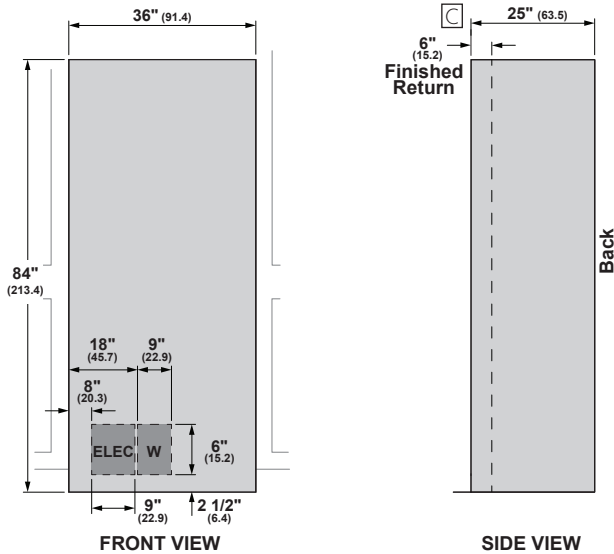

SPECIFICATIONS

| | |
|-----------------------|----------------------|
| Overall Width | 35 3/4" (90.8) |
| Overall Height | 83 7/8" (213 cm) |
| Overall Depth | 24 3/4" (62.9 cm) |
| Door Clearance at 90° | see TOP VIEW **Dim A |
| Drawer Clearance | 24 1/4" (61.6 cm) |
| Cutout Width | 36" (91.4 cm) |
| Cutout Height | 84" (213.4 cm) |
| Cutout Depth | 25" (63.5 cm) |
| Net Weight (approx) | 550 lbs (250 kg) |

⚠️ WARNING:

When installing appliance, you must use and follow the product installation instructions. These can be found with unit or on web at monogram.com.

OVERALL DIMENSIONS

Dimensions in parentheses are in centimeters unless otherwise noted. Actual product dimensions may vary due to manufacturing tolerances.

SINGLE INSTALLATION

FLUSH 3/4" THICK PANEL DIMENSIONS SINGLE INSTALLATION

PANEL DIMENSIONS

| A | B | C | D | E |
|---------|-----------|----------|---------|---------|
| 49 3/8" | 17 13/16" | 9 11/16" | 20 5/8" | 34 3/4" |