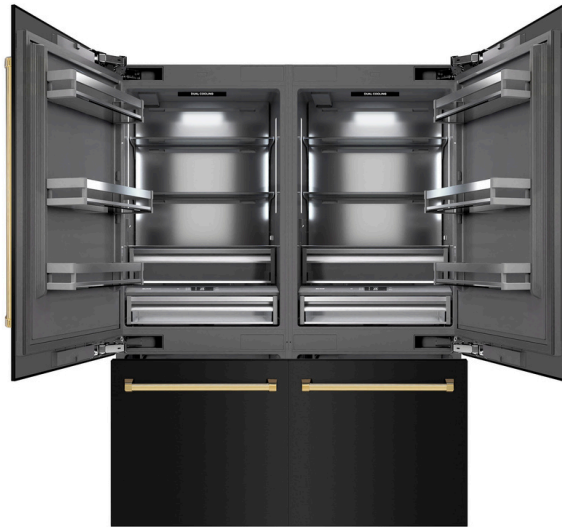

ZLINE Autograph Edition 60 in. 32.2 cu. ft. French Door Built-In Bottom Freezer Refrigerator with Water Dispenser and Ice Maker in Black Stainless Steel with Graphite Gray Interior and Polished Gold Accents (GRBIVZ-BS-60-G)

ZLINE
ATTAINABLE LUXURY®

INTRODUCTION

Luxury isn't meant to be desired - it's meant to be attainable. The ZLINE Autograph Edition 60 in. 32.2 cu. ft. French Door Built-In Bottom Freezer Refrigerator with Water Dispenser and Ice Maker in Black Stainless Steel with Graphite Gray Interior and Polished Gold Accents (GRBIVZ-BS-60-G) provides the ultimate upgrade to the center of your home by pairing premium dual cooling technology with enhanced storage capacity for multiple grocery items. Achieve ZLINE Attainable Luxury® excellence with innovative features designed to enhance your kitchen's cooling and freezing capability.

LED Illumination - Easily spot items inside both fridge compartments thanks to cool white LED interior lights along the walls and ceiling that illuminate when you open doors

Adjustable Shelves and Bins - Easily store larger items with 6 spill-resistant glass shelves and 6 door bins in the fridge compartment, as well as 4 full-extension drawers in the freezer

ZLINE
ATTAINABLE LUXURY®

SPECIFICATIONS IN-DEPTH

GENERAL PROPERTIES

SKU	GRBIVZ-BS-60-G
Finish	Polished Gold
Additional Temp Zone Control	30°F (-1 °C) - 41°F (5°C)
Capacity	32.2 cu. ft.
Decibels	43 dBA
Door Alarm	Yes
Door Bins	6
Door Style	French Door
Flex Drawer Capacity	5.4 cu. ft.
Freezer Capacity	9 cu. ft.
Freezer Door Style	Pull-Out Drawer
Freezer Drawer Bins	4
Ice Maker	Yes
Ice/Water Dispenser Location	Internal
Lights	8 LED (6 fridge, 2 freezer)
Number of Fridge Shelves	6
Mount Type	Built-In