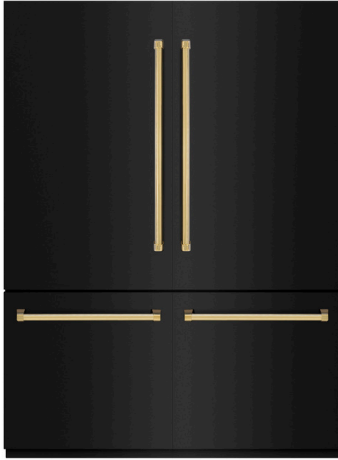

ZLINE Autograph Edition 60 in. 32.2 cu. ft. French Door Built-In Bottom Freezer Refrigerator with Water Dispenser and Ice Maker in Black Stainless Steel with Graphite Gray Interior and Polished Gold Accents (GRBIVZ-BS-60-G)

ZLINE
ATTAINABLE LUXURY®

INTRODUCTION

Luxury isn't meant to be desired - it's meant to be attainable. The ZLINE Autograph Edition 60 in. 32.2 cu. ft. French Door Built-In Bottom Freezer Refrigerator with Water Dispenser and Ice Maker in Black Stainless Steel with Graphite Gray Interior and Polished Gold Accents (GRBIVZ-BS-60-G) provides the ultimate upgrade to the center of your home by pairing premium dual cooling technology with enhanced storage capacity for multiple grocery items. Achieve ZLINE Attainable Luxury® excellence with innovative features designed to enhance your kitchen's cooling and freezing capability.

LED Illumination - Easily spot items inside both fridge compartments thanks to cool white LED interior lights along the walls and ceiling that illuminate when you open doors

Adjustable Shelves and Bins - Easily store larger items with 6 spill-resistant glass shelves and 6 door bins in the fridge compartment, as well as 4 full-extension drawers in the freezer