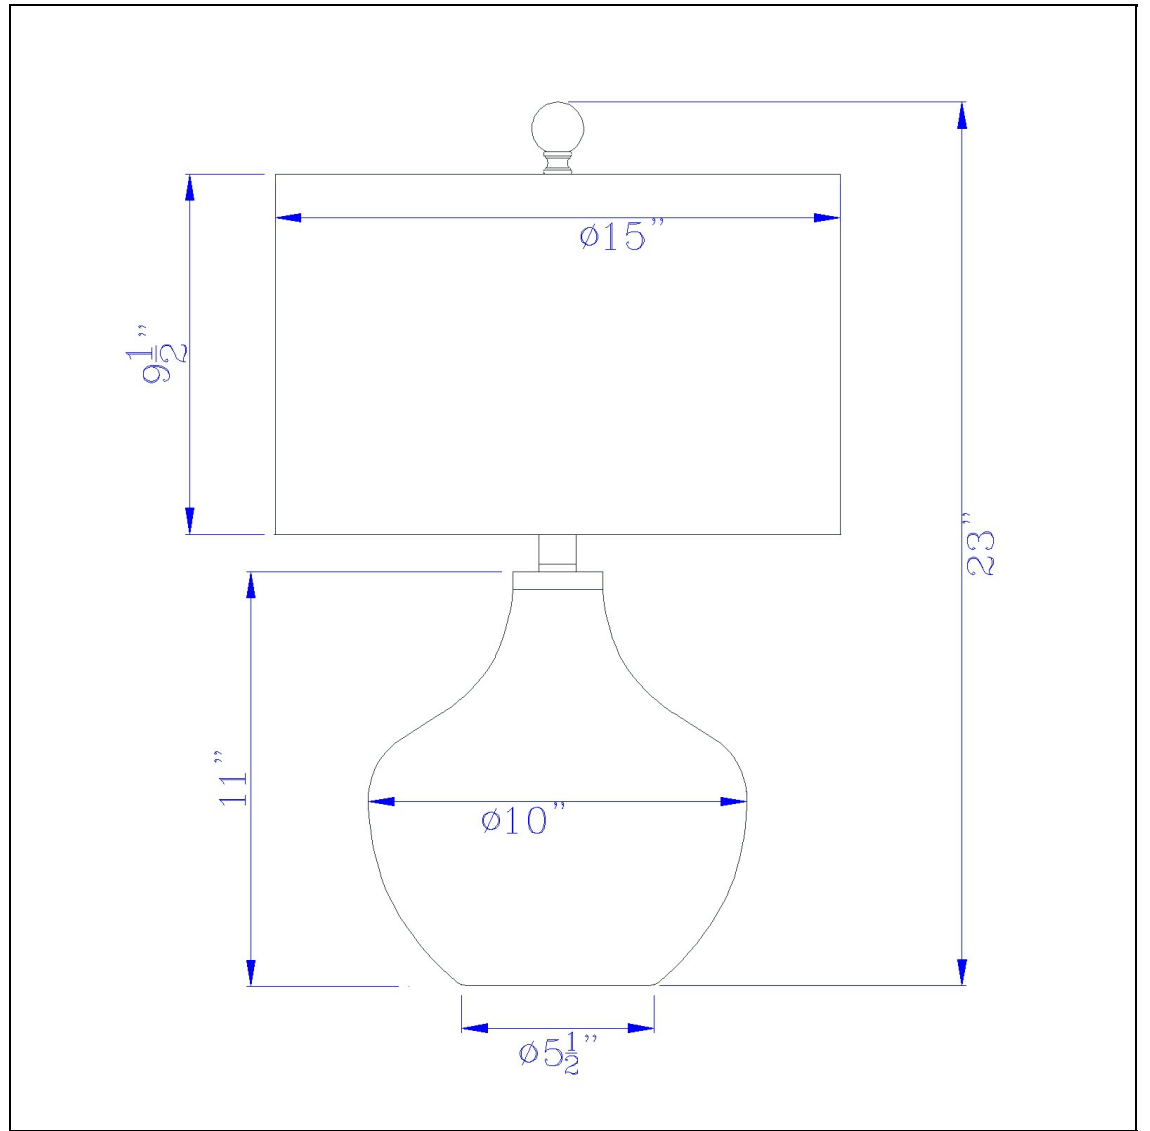

Product No. **BO-2910TB**

Description

150W Logan Glass Table Lamp With Drum  
Hardback Fabric Shade  
Glass body  
Smoke Amber color glass  
Fabric drum shade  
Fabric drum shade  
Update your decor with this wide bottom glass table lamp. It features a clear warm amber tone glass

Technical Specifications

<b>UPC</b>	020193067284	<b>Shade Top1</b>	15.00
<b>Wattage</b>	150W	<b>Shade Bottom1</b>	15.00
<b>CRI</b>	N/A	<b>Shade Side</b>	9.50
<b>Lumen</b>	N/A	<b>Carton 1 Dimensions</b>	15.00 x 16.00 x 16.00
<b>Switch Type</b>	3 Way Rotary	<b>Carton 2 Dimensions</b>	0.00 x 0.00 x 16.00
<b>Bulb Base</b>	E26	<b>Package Dimensions</b>	L: 16.00 W: 16.00 H: 15.00
<b>Number of Lights</b>	1		
<b>Base Color</b>	Smoke		