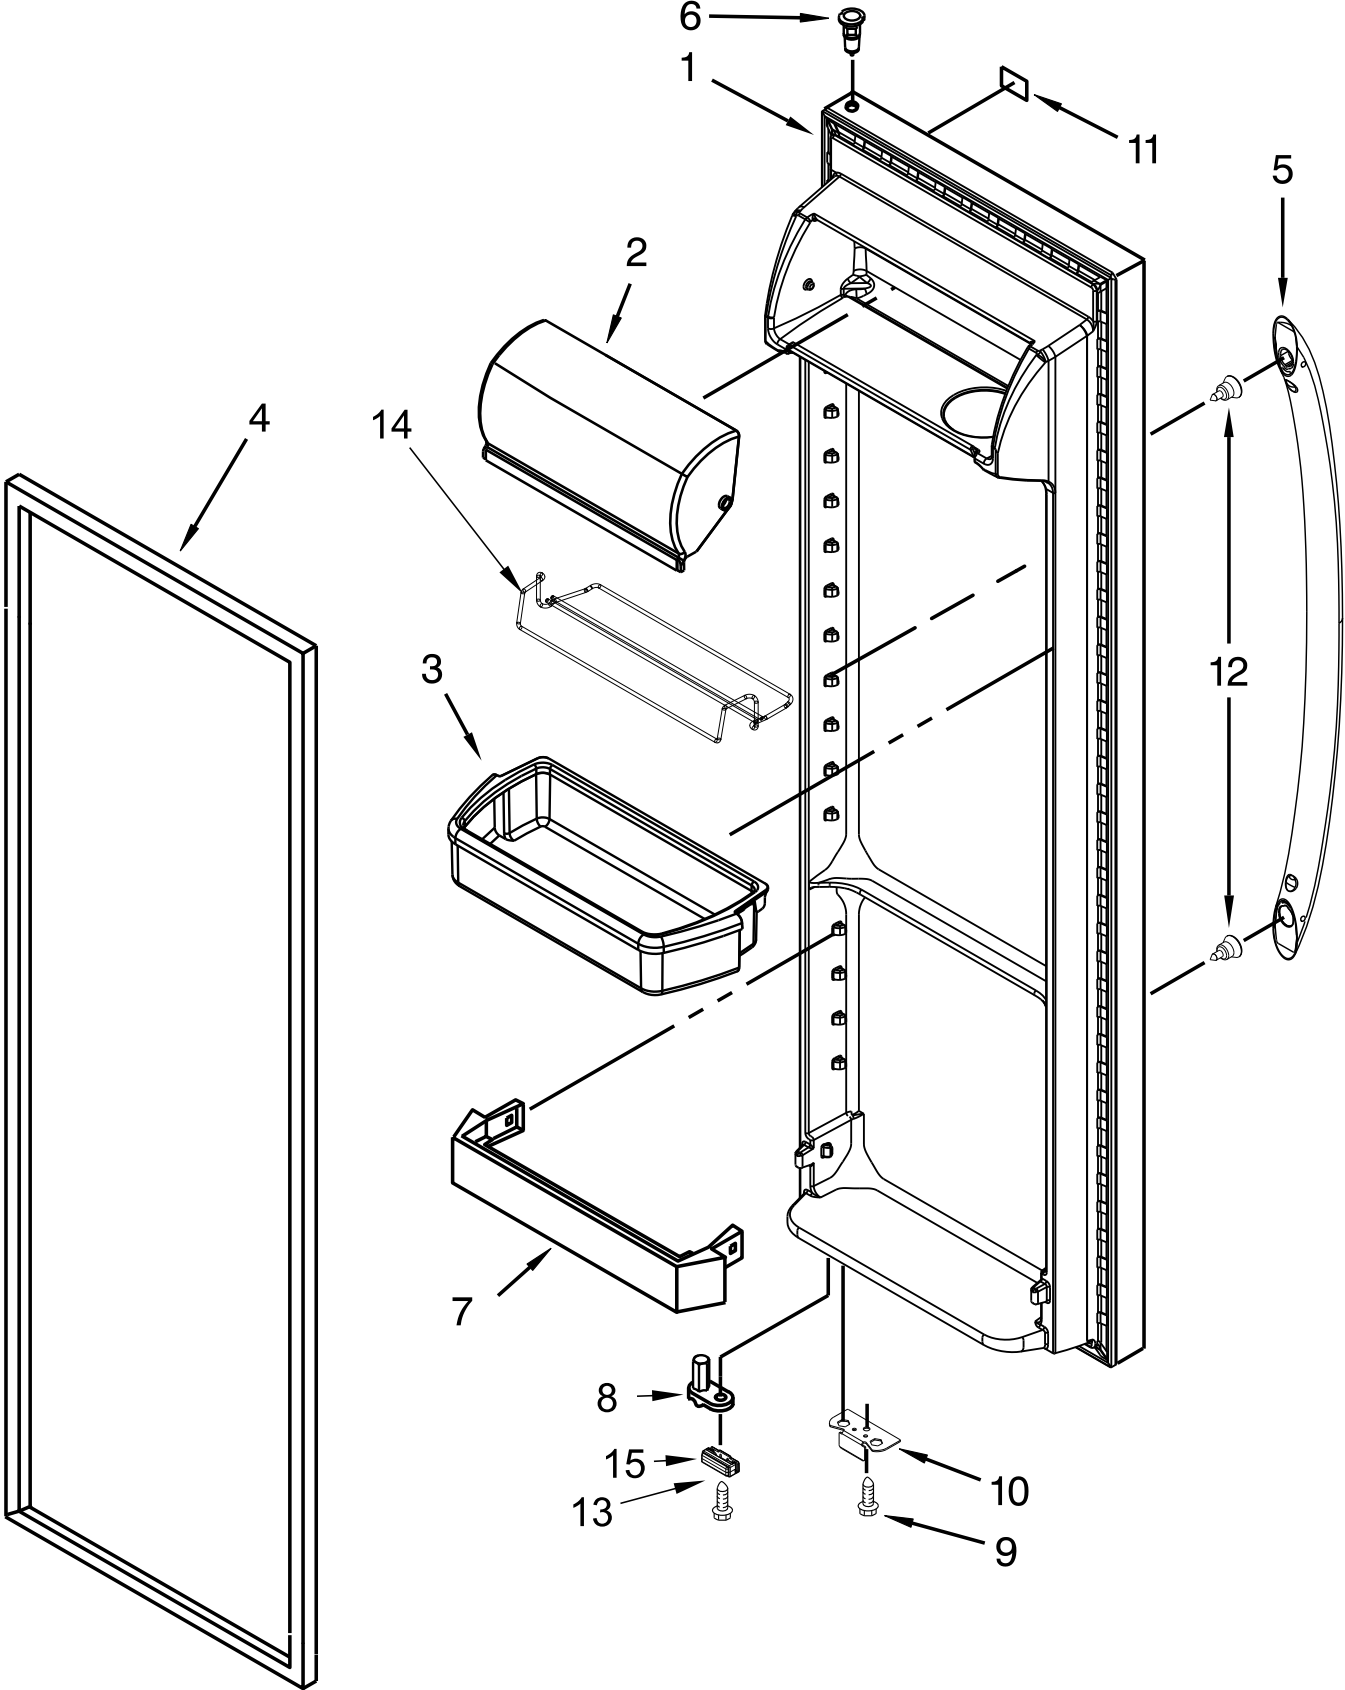

MOTOR AND ICE CONTAINER PARTS

<u>Illus.</u> <u>No.</u>	<u>Part No.</u>	<u>Description</u>	<u>Illus.</u> <u>No.</u>	<u>Part No.</u>	<u>Description</u>	<u>Illus.</u> <u>No.</u>	<u>Part No.</u>	<u>Description</u>
1	W11042253	Ice Container (Complete)	7	2198628	Seal	15	W10905506	Filler, EPS Icemaker Cover
2	W10693542	Assembly, Latch	8	W10291905	Gasket	16	W10646076	Assembly, Wire Jumper Switch
3	2220458	Coupling, Bottom	9	2212370	Washer	17	W10771441	Box Motor, Ice
4	W10258544	Shaft, Drive	10	W10225313	Motor, Dispenser	18	W10166854	Gasket
5	W10754509	Spring, Coupling	11	W10903898	Cover, Container	19	W10400435	Gasket, Foam
6	W10293211	Assembly, Mounting Plate	12	W10691248	Plate, Switch	20	W10798411	Assembly, Ice Maker
			13	W10666871	Rocker, Switch			
			14	W10656772	Switch, Rocker Arm			

REFRIGERATOR DOOR PARTS