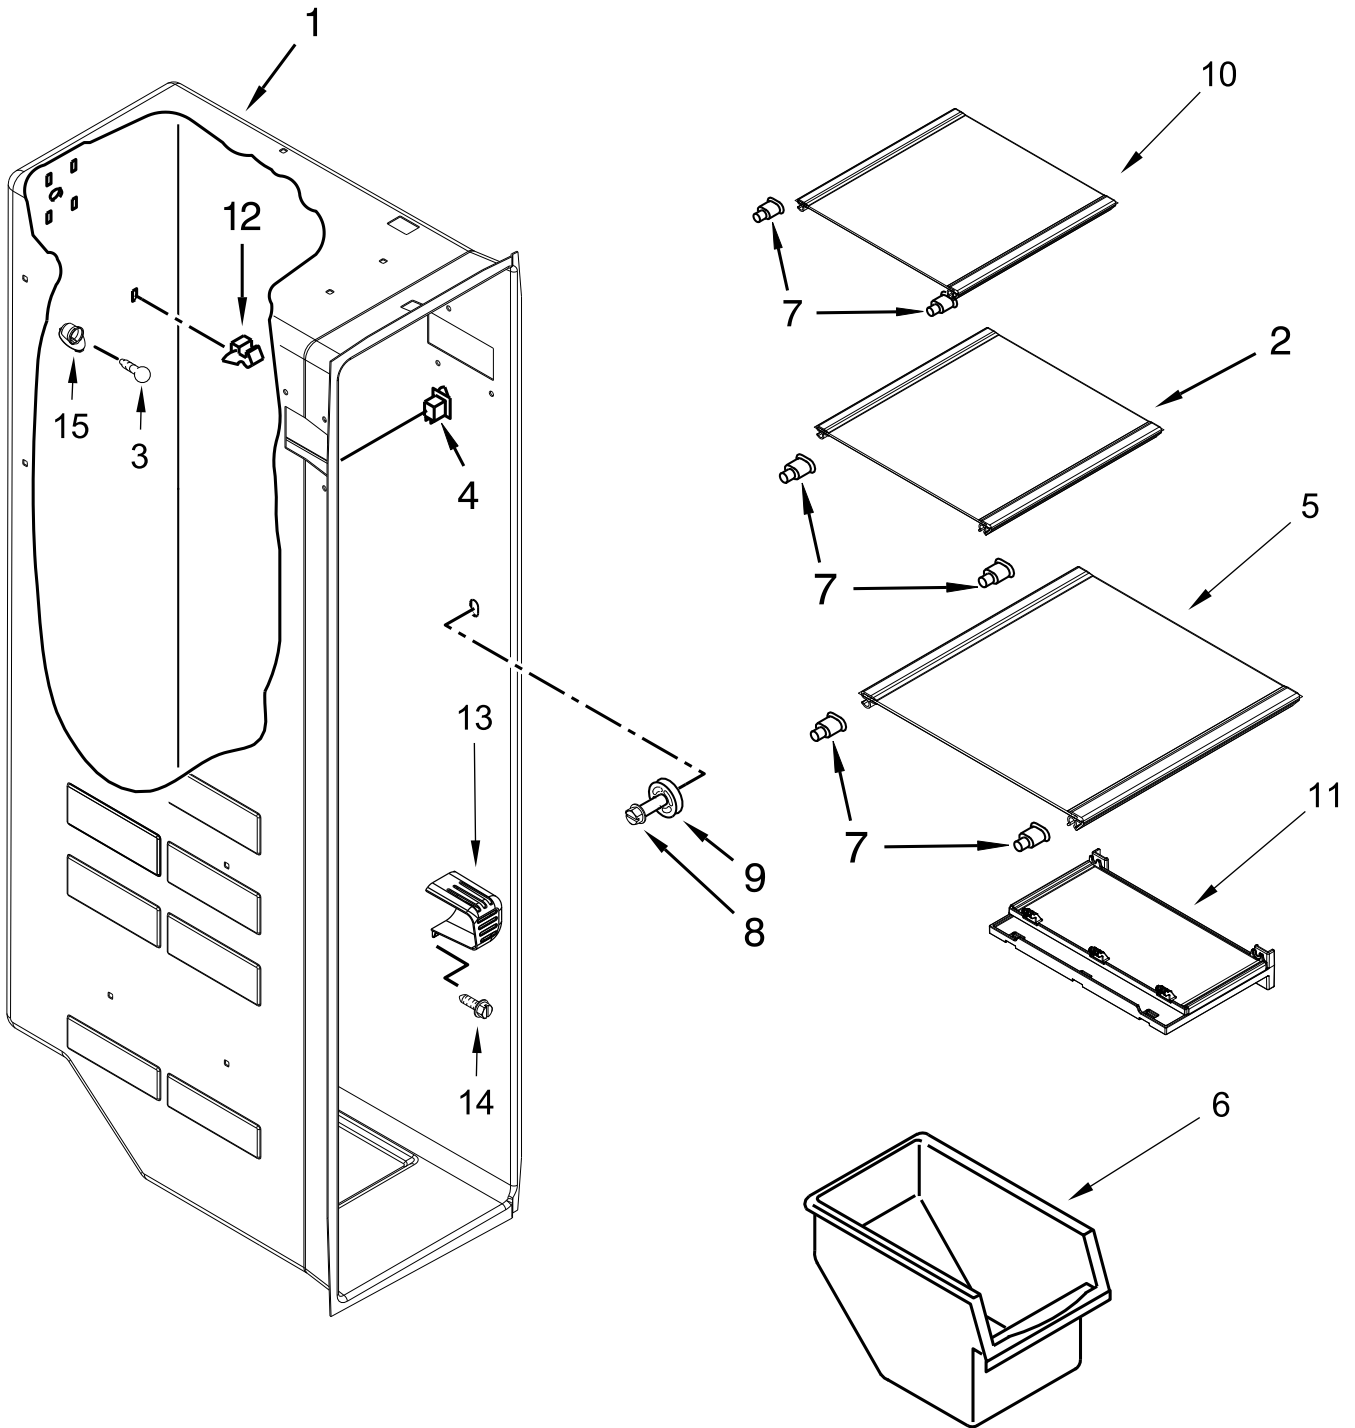

FREEZER LINER PARTS

FREEZER LINER PARTS

<u>Illus.</u> <u>No.</u>	<u>Part No.</u>	<u>Description</u>	<u>Illus.</u> <u>No.</u>	<u>Part No.</u>	<u>Description</u>	<u>Illus.</u> <u>No.</u>	<u>Part No.</u>	<u>Description</u>
1		Liner (Not A Serviceable Part)	5	W11048568	Shelf, Glass (Bottom)	11	W11183656	Assembly, Pizza Pocket
2	W11048567	Shelf, Glass (Middle)	6	2309757	Bin, Freezer	12	2315163	Clip, Air Duct
3	W10805744	Lamp, LED	7	W10130299	Cup, Shelf	13	2212340	Cover, Light Lens
4	1115373	Switch, Rocker Arm (Freezer)	8	W10191952	Screw	14	3400893	Screw
			9	2196208	Stud Assembly	15	2155597	Socket, Light
			10	W11048571	Shelf, Glass (Top)