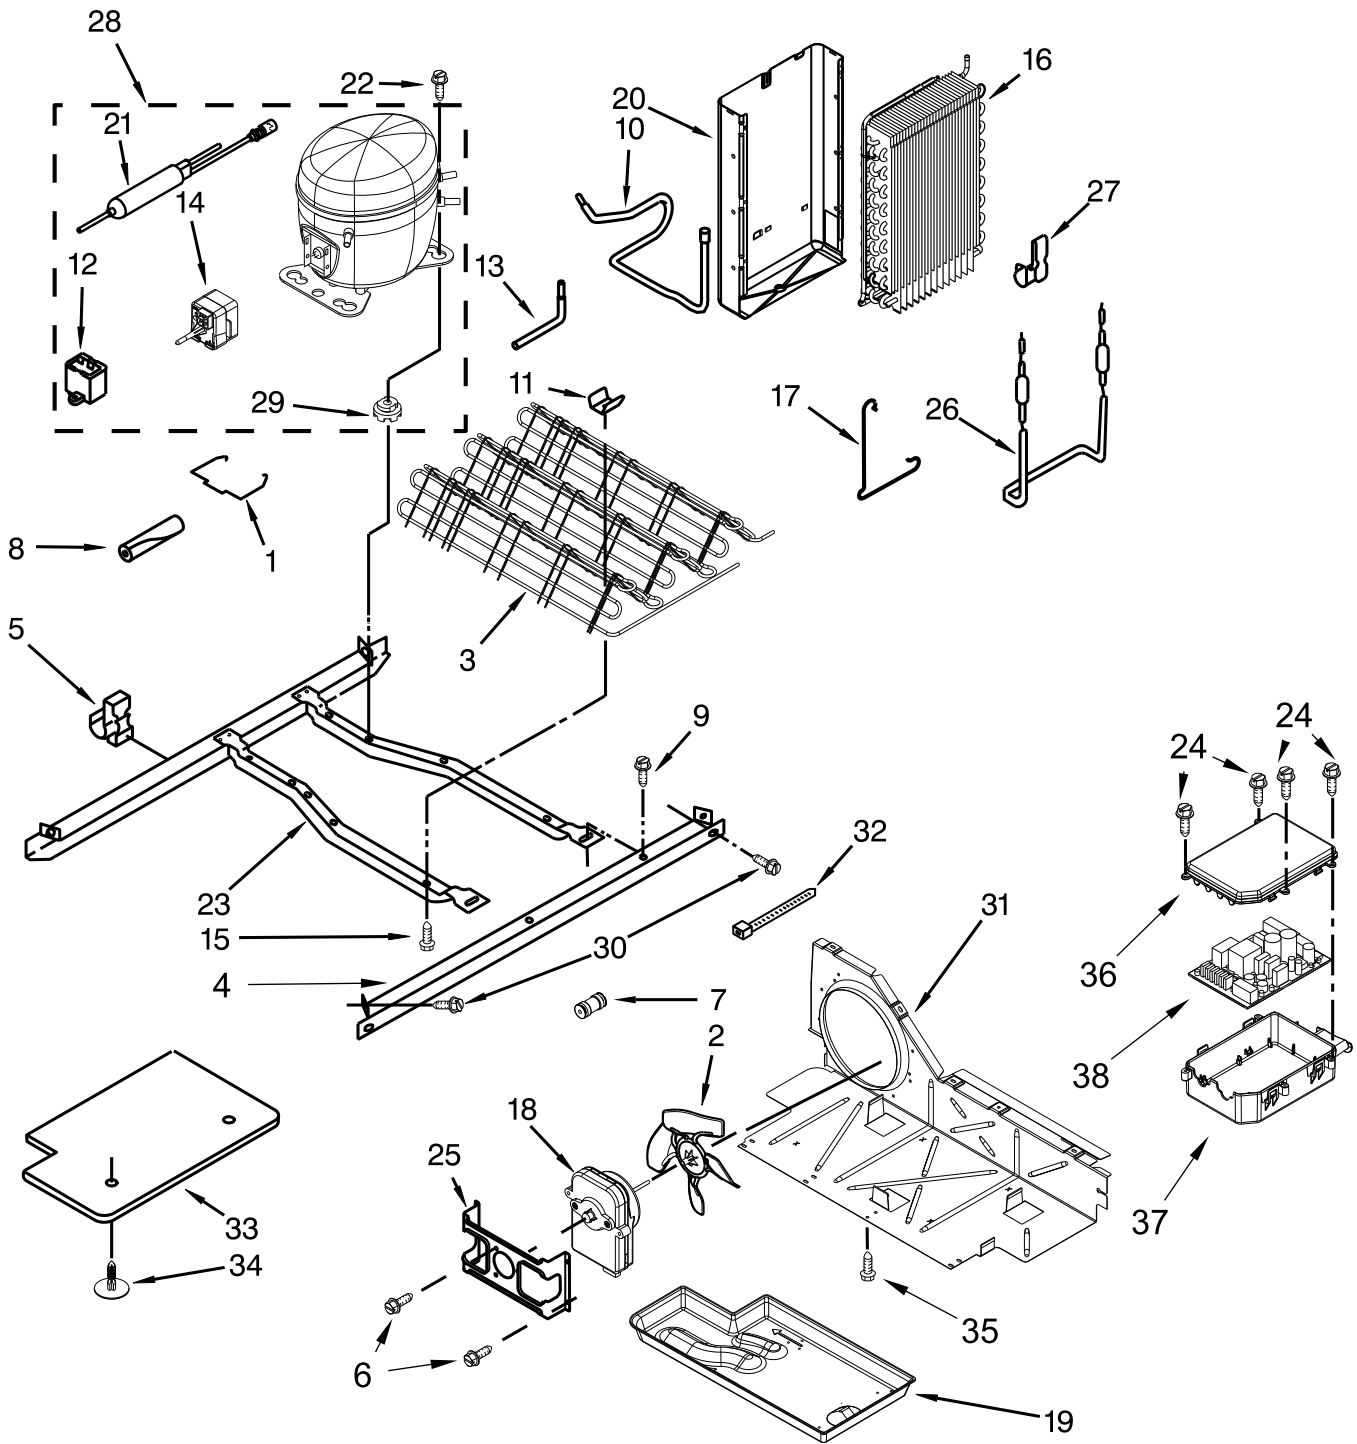

UNIT PARTS

UNIT PARTS

<u>Illus.</u> <u>No.</u>	<u>Part No.</u>	<u>Description</u>	<u>Illus.</u> <u>No.</u>	<u>Part No.</u>	<u>Description</u>	<u>Illus.</u> <u>No.</u>	<u>Part No.</u>	<u>Description</u>
1	2212996	Strap, Bale	18	W10522629	Motor, Condenser Fan	33	W10897560	Assembly, Unit Cover (Bottom)
2	2225834	Blade, Fan	19	W10897557	Tray, Evaporator	34	489396	Clip
3	W10904626	Assembly, Condenser	20	W10194475	Assembly, Heat Shield and Drain Pan	35	489464	Screw
4	W10900442	Rail, Unit Mounting	21	W10771114	Drier	36	W10334855	Control, Cover
5	2326941	Clip, Wire	22	489473	Screw	37	2323186	Box, Control
6	8533993	Screw	23	W10900446	Frame, Unit Mounting	38	W11023172	Control, Electronic
7	W10271541	Connector, Union	24	8533859	Screw			FOLLOWING PARTS NOT ILLUSTRATED
8	2161302	Sleeve	25	2181929	Bracket, Fan Mounting		978025	Valve, Access (1/4")
9	489427	Screw	26	2188175	Heater, Defrost		978026	Valve, Access (5/16")
10	W10745337	Tube, Suction	27	2161324	Clip, Defrost Heater		978027	Valve, Access (3/8")
11	2311725	Clip, Condenser	28	W10391109	Compressor (Also Order 876765 Tube Kit)		978029	Valve, Access (5/8")
12	W10350564	Capacitor	29	W10836504	Grommet, Compressor		978030	Valve, Access (3/4")
13	2325479	Tube, Process	30	489340	Bolt		876764	Valve, Access (3/16")
14	W10197428	Device, Combination Start (Start Relay and Overload)	31	W10897567	Baffle, Air			REFRIGERANT CHARGE
15	8281232	Screw	32	2263990	Tie, Wire			5.5 oz (R-134A)
16	2188823	Evaporator						
17	2161324	Clip, Defrost Heater