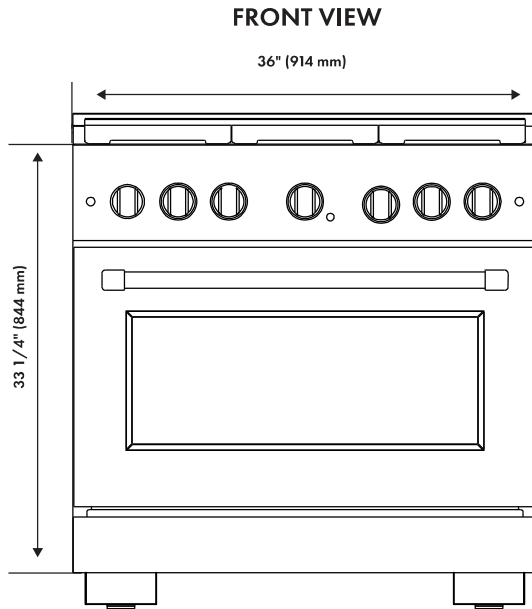

PARAMOUNT RANGE SERIES (SGR)

36 in. 5.2 cu. ft. Range with 6 Burner Cooktop and Convection Gas Oven

ZLINE
ATTAINABLE LUXURY®