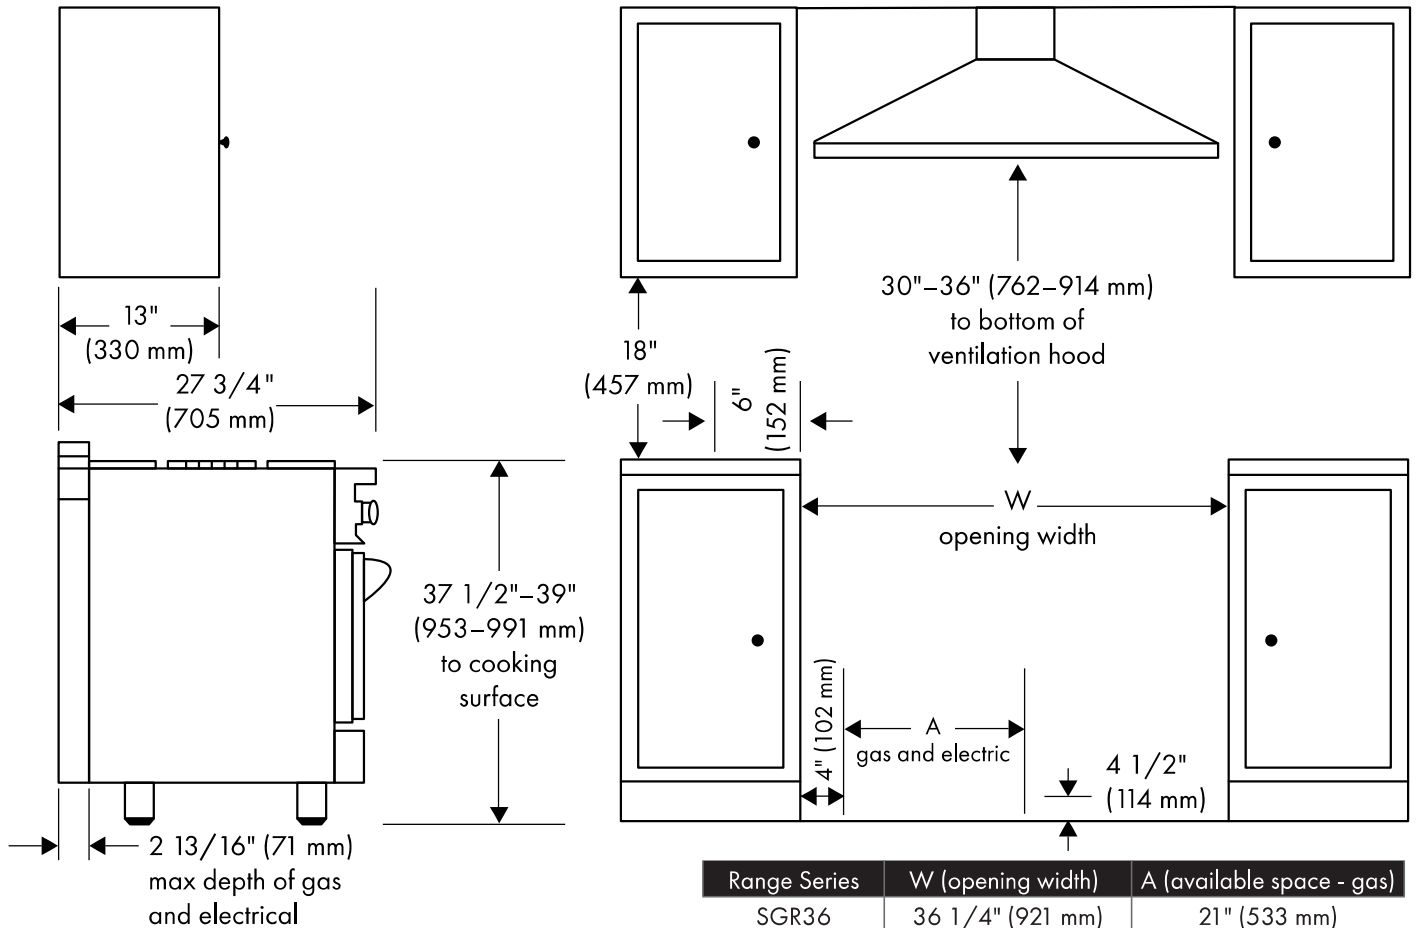

INSTALLATION RESOURCES

Installation / User Manual

[Click Here](#)