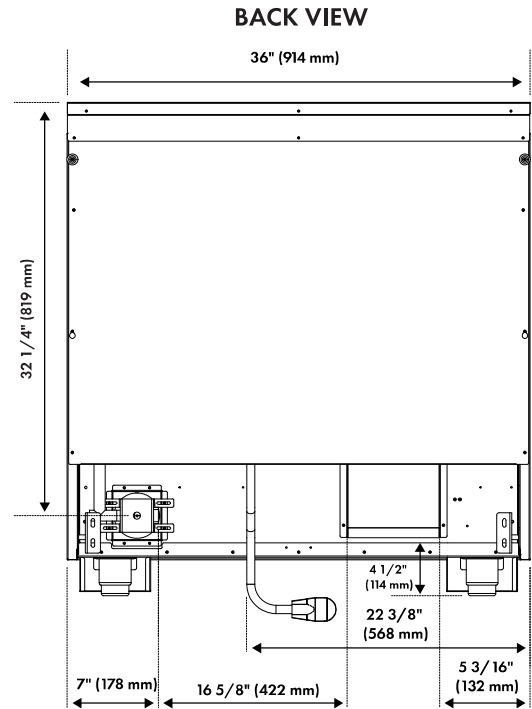

PARAMOUNT RANGE SERIES (SGR)

36 in. 5.2 cu. ft. Range with 6 Burner Cooktop and Convection Gas Oven

ZLINE
ATTAINABLE LUXURY®