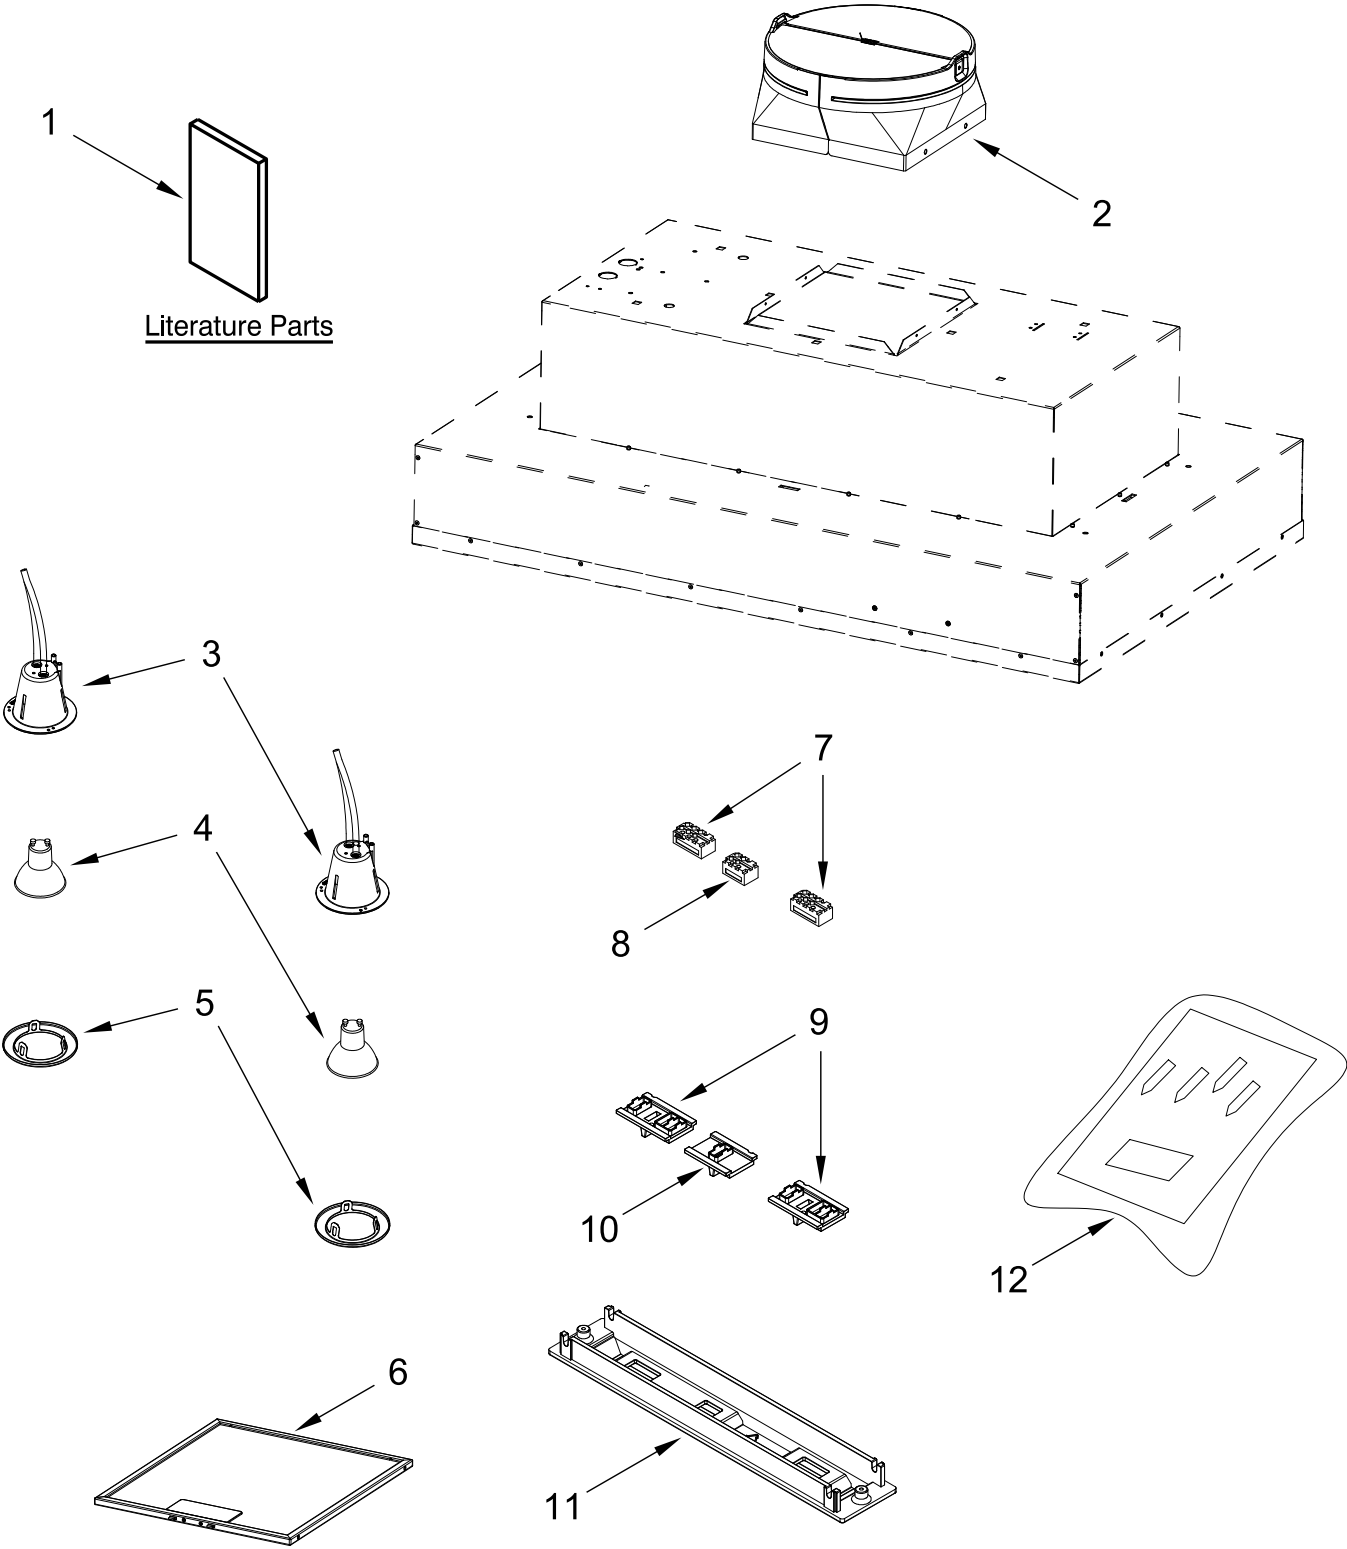

## **36" AND 48" HOOD LINER**

# HOOD PARTS

# HOOD PARTS

<u>Illus.</u> <u>No.</u>	<u>Part No.</u>	<u>Description</u>	<u>Illus.</u> <u>No.</u>	<u>Part No.</u>	<u>Description</u>	<u>Illus.</u> <u>No.</u>	<u>Part No.</u>	<u>Description</u>
1		Literature Parts	6	W11245983	Filter, Grease	11	W11360634	Panel, Switch
	W11374537	Owners Manual	7	W10351916	Switch, Rocker (Motor)	12	W11388447	Hardware, Installation
2	W11156393	Assembly, Damper	8	W10351915	Switch, Rocker (On/Off)			
3	W10370558	Socket, Light	9	W11397923	Slider, Switch			
4	W11388445	Lamp, LED	10	W11397924	Slider, Switch			
5	W10351924	Bezel, Lamp						