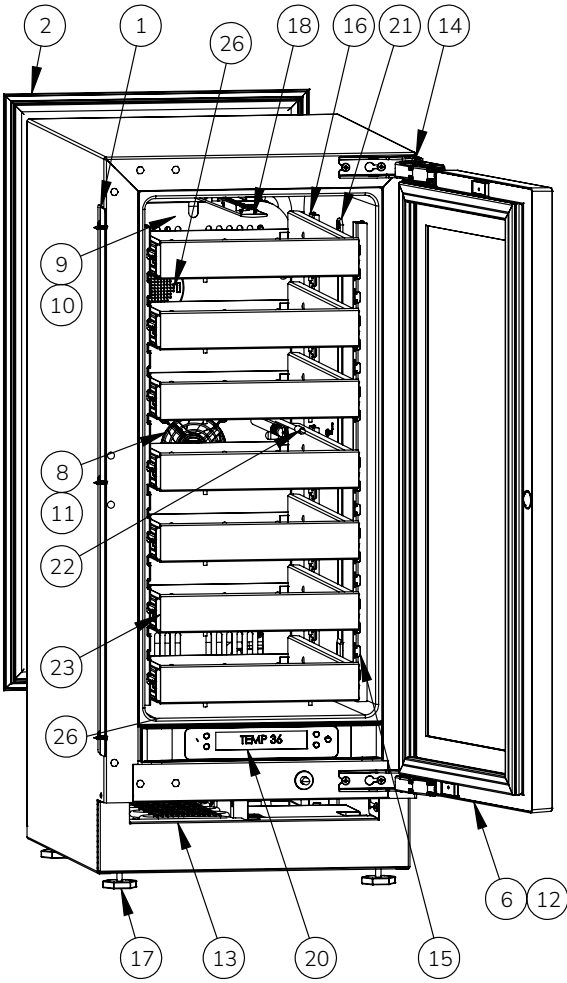

## Parts

URWC415-IG01A		
Item	Description	Part Number
1	ANTI-TIP BRACKETS, BLACK	90-54215-00
2	BACK PANEL ASSEMBLY	90-54218-15
3	COMPRESSOR ASSY - FMSA4C (115V SERIAL)	90-54214-03
4	CONDENSER ASSY - 15"	90-54218-25
5	CONDENSER FAN ASSY, PX, STANDARD	90-54214-01
6	DOOR ASSY, 15", INT., 2X GLASS	90-54218-20
7	DRAIN PAN	90-54214-05
8	EVAP FAN COVER	90-54214-12
9	EVAPORATOR ASSEMBLY, 15"	90-54218-17
10	EVAPORATOR COVER, 15"	90-54218-16
11	EVAPORATOR FAN	90-54214-13
12	GASKET, DOOR 15"	90-54218-22
13	GRILLE ASSY-ADJUSTABLE, 15" BLACK	90-54218-30
14	HINGE ASSY, DAMPENED, RT LFT	90-54214-22
15	LADDERS, FRONT	90-54218-00
16	LADDERS, REAR	90-54219-00
17	LEG LEVELERS	90-54158-00
18	LIGHT ASSY LED, VYV	90-54214-16
19	MAIN BOARD	90-54214-02
20	PX CONTROL ASSY - USER INTERFACE 15"	90-54218-19
21	RGB LED ASSY. PX, LONG	90-54215-09
22	SELCO THERMISTOR-BLACK	90-54214-14
23	WINE RACK, 15"	90-54218-26
24	WIRE HARNESS ASSY, STD *	90-54214-06
25	WOOD INTEGRATED KIT *	90-54214-26
26	CARBON FILTER ASSEMBLY-UL	90-54224-01