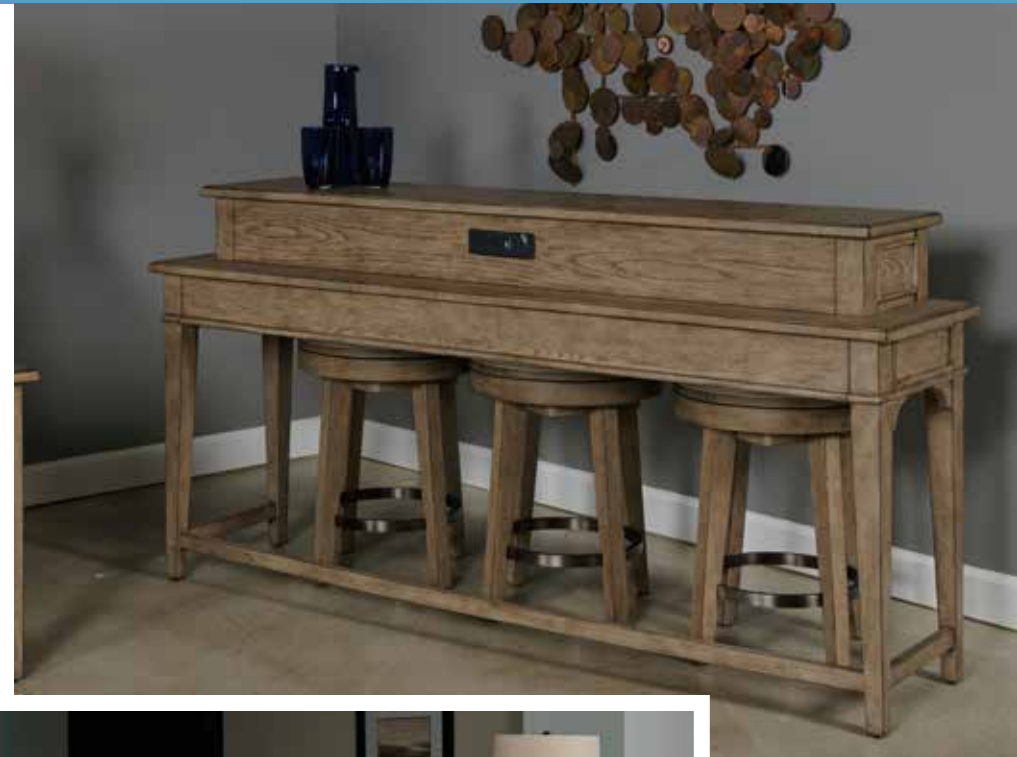

Species: Split Heart Cathedral White Oak Veneers | Finish: Latte

151-910 Beatrix Rectangular
Coffee Table
W50 D28 H18
Casters, wood shelf, drawer

151-915 Beatrix Drawer End Table
W23 D27 H25
Wood shelf

151-918 Beatrix Chairside Chest
W22 D26 H24
Two drawers, recessed area in back with
a two outlet plug and usb port

151-911 Beatrix Square Coffee Table
W44 D44 H18
Casters, wood shelf, drawer

151-916 Georgie Round
End Table
W22 D22 H24

H A M M A R Y®

HAMMARY CARMINE COLLECTION

151-585 Hallsworth
Entertainment Console

151-587 Drummond Bar Console
151-069 Bar Console Swivel Stool