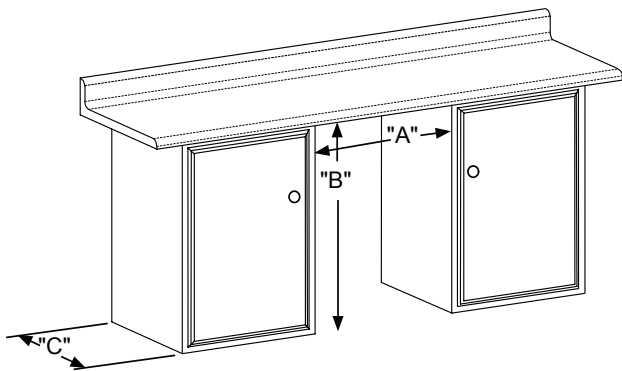

UNDERCOUNTER REFRIGERATED DRAWERS

Viking 5 Series – VDUI

24" W. UNDERCOUNTER/FREESTANDING REFRIGERATED DRAWERS

DESCRIPTION	VDUI5241
Overall Width	23-7/8" (60.6 cm)
Overall Height	34-3/4" (95.9cm)
Overall Depth from Rear	To front of door – 23-23/32" (60.2 cm) To handle– 26-7/32" (66.6 cm) With door at 90° – 39-5/32" (99.5 cm)
Electrical Requirements	120V / 60Hz / 15A (5 ft. power cord attached to product)
Interior finish	Stainless Steel
Approximate Shipping Weight	160 lb. (72.6 kg)

Please do not prepare installation from brochure data only. See installation instructions for important clearance/installation information.

24" Rough-in Dimensions		
A	B	C
24" (61 cm)	34" to 35" (86.4 to 88.9 cm)	24" (61 cm)

Cabinet Dimensions		
D	E	F
23-7/8" (60.7 cm)	33-3/4" to 34-3/4" (85.7 to 88.3 cm)	23-23/32" (60.2 cm)
G	H	
26-7/32" (66.6 cm)	39-5/32" (99.5 cm)	

Figure 11

VIKING RANGE, LLC 111 FRONT STREET GREENWOOD, MISSISSIPPI 38930 USA