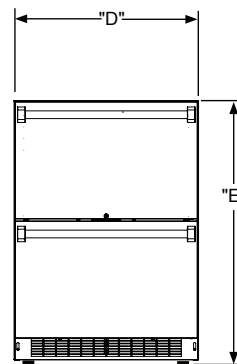

UNDERCOUNTER REFRIGERATED DRAWERS

Viking 5 Series – VDUI

24" W. UNDERCOUNTER/FREESTANDING REFRIGERATED DRAWERS

DESCRIPTION	VDUI5241
Overall Width	23-7/8" (60.6 cm)
Overall Height	34-3/4" (95.9cm)
Overall Depth from Rear	To front of door – 23-23/32" (60.2 cm) To handle– 26-7/32" (66.6 cm) With door at 90° – 39-5/32" (99.5 cm)
Electrical Requirements	120V / 60Hz / 15A (5 ft. power cord attached to product)
Interior finish	Stainless Steel
Approximate Shipping Weight	160 lb. (72.6 kg)

Please do not prepare installation from brochure data only. See installation instructions for important clearance/installation information.

24" Rough-in Dimensions		
A	B	C
24" (61 cm)	34" to 35" (86.4 to 88.9 cm)	24" (61 cm)

Cabinet Dimensions		
D	E	F
23-7/8" (60.7 cm)	33-3/4" to 34-3/4" (85.7 to 88.3 cm)	23-23/32" (60.2 cm)
G	H	
26-7/32" (66.6 cm)	39-5/32" (99.5 cm)	

Figure 11

VIKING RANGE, LLC 111 FRONT STREET GREENWOOD, MISSISSIPPI 38930 USA