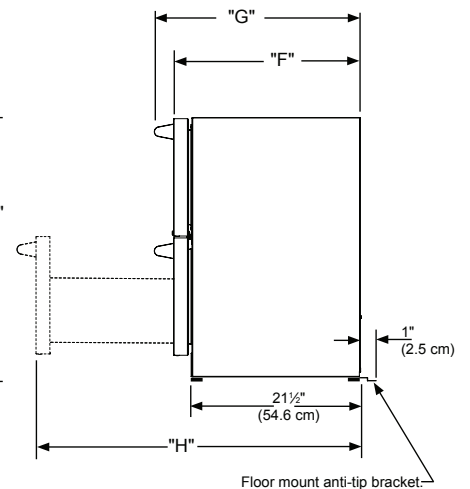

UNDERCOUNTER REFRIGERATED DRAWERS

Viking 5 Series – VDUI

24" W. UNDERCOUNTER/FREESTANDING REFRIGERATED DRAWERS

DESCRIPTION	VDUI5241
Overall Width	23-7/8" (60.6 cm)
Overall Height	34-3/4" (95.9cm)
Overall Depth from Rear	To front of door – 23-23/32" (60.2 cm) To handle– 26-7/32" (66.6 cm) With door at 90° – 39-5/32" (99.5 cm)
Electrical Requirements	120V / 60Hz / 15A (5 ft. power cord attached to product)
Interior finish	Stainless Steel
Approximate Shipping Weight	160 lb. (72.6 kg)

Please do not prepare installation from brochure data only. See installation instructions for important clearance/installation information.

24" Rough-in Dimensions		
A	B	C
24" (61 cm)	34" to 35" (86.4 to 88.9 cm)	24" (61 cm)

Cabinet Dimensions		
D	E	F
23-7/8" (60.7 cm)	33-3/4" to 34-3/4" (85.7 to 88.3 cm)	23-23/32" (60.2 cm)
G	H	
26-7/32" (66.6 cm)	39-5/32" (99.5 cm)	

Figure 11

VIKING RANGE, LLC 111 FRONT STREET GREENWOOD, MISSISSIPPI 38930 USA