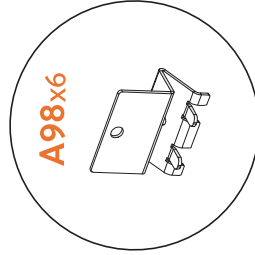

Assembly instructions for:  
**Bed Rails**

Part # 161649 (06/07/23)

Life doesn't come with  
instructions, but this does

# HARDWARE

A97 x6

A98 x6

B33 x4

G5 x3

G9 x14

G11 x14

G14