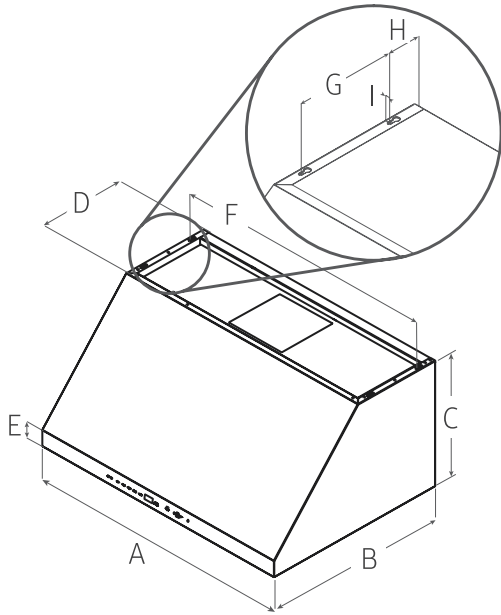

DIMENSIONS & WEIGHT

APPLIANCE DIMENSIONS (W X H X D) (IN.)	48" X 25" X 18"
--	-----------------

WARRANTY

LIMITED, PARTS AND LABOR	2 YEARS
--------------------------	---------

ACCESSORIES

DHD-D4820CS	DUCT COVER SILVER STAINLESS
DHD-D4820CM	DUCT COVER GRAPHITE STAINLESS
DHD-D0000CS	DUCT COVER EXTENSION SILVER STAINLESS
DHD-D0000CM	DUCT COVER EXTENSION GRAPHITE STAINLESS

APPLIANCE DIMENSIONS

48"

A	48" (121.7 CM)
B	25" (63.2 CM)
C	18" (45.7 CM)
D	12" (30.5 CM)
E	2-3/4" (7 CM)
F	47-1/16" (119.6 CM)
G	7-1/2" (19 CM)
H	2-9/16" (6.5 CM)
I	3/8" (1 CM)

®/™ © 2022. Dimensions are for planning purposes only. For complete details, see Installation Instructions packed with product. Specifications subject to change without notice. For product questions, visit www.dacor.com or call Customer Assurance at (833) 83-ELITE.