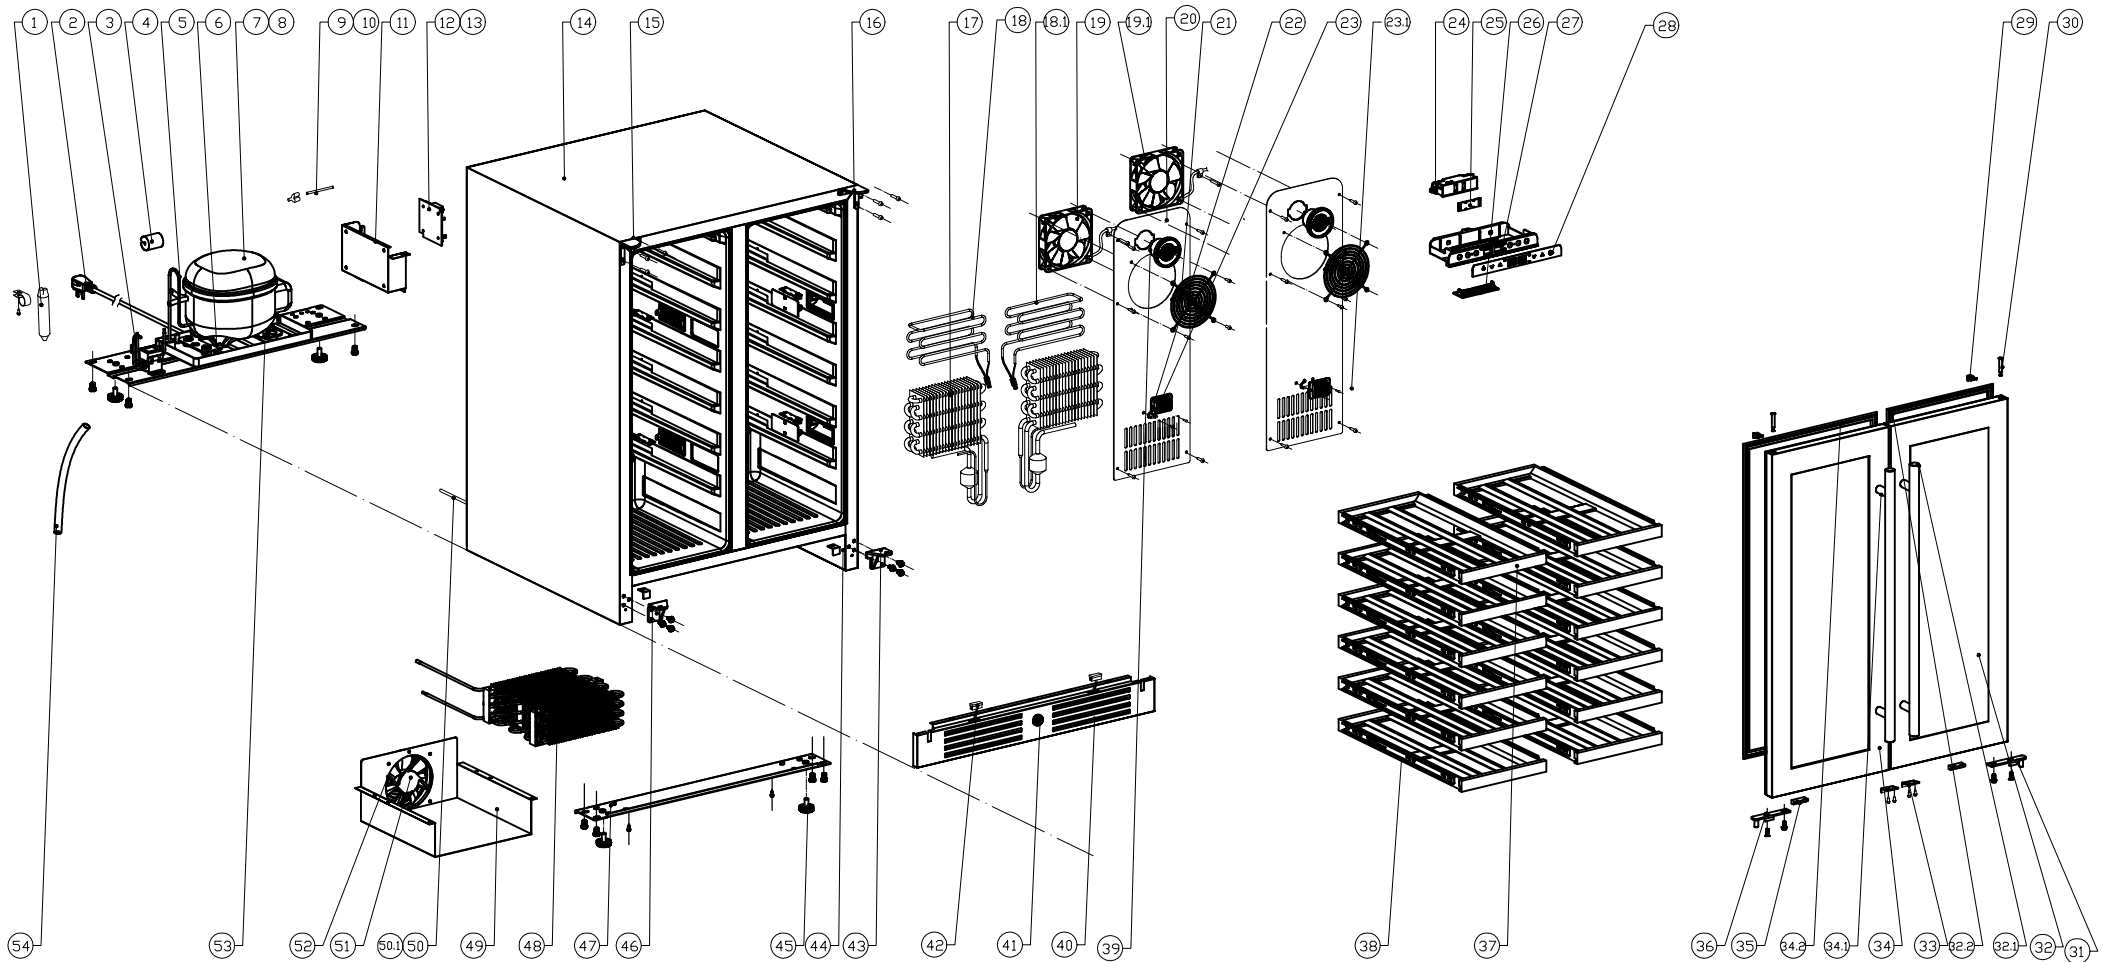

PRW24C32CG

Presrv™ French Door Dual Zone Cooler

ZEPHYR

PRW24C32CG

Ref #	Part #	Description	Qty.
1	56300004	Dryer Filter	1
2	11030118	Power Cord	1
3	56060005	Solenoid Valve	1
4	56220051	Anti Vibration Gasket	5
5	50330031	Compressor Connecting Pipe	1
6	56130041	Drip Tray	1
7	12160006	Compressor	1
8	11030119	Compressor Ground Wire	1
9	11030120	Wire Connector	1
10	50330010	Sealing Tube	1
11	56200105	Main Control Board Box	1
12	11010162	Main Power Control Board	1
13	11010163	Display Control Board	1
15	54180062	Upper Left Hinge	1
16	54180063	Upper Right Hinge	1
17	54240015	Evaporator	2
18	54280001	Heater, Left	1
18.1	54280002	Heater, Right	1
19	12130032	Fan	2
20	54170007	Air Duct Board	2
21	54210017	Fan Cover	2
22	54210014	Sensor Cover	2
23	11050009	Temperature Sensor, Left Zone	1
23.1	11050007	Temperature Sensor, Right Zone	1
24	54140283	LED Light Holder	1
25	12010011	LED Light	6
26	52150014	LED Light Cover	6
27	56200125	Display Control Box	1
28	52050031	Display Panel Decal	1
29	54210038	Door Axis Cover	2

30	50330037	Door Axis Pin	2
31	54190056	Door Axis Plate, Right	1
32	50230033	Door, Right	1
32.1	50280003	Door Handle	1
32.2	56220045	Door Gasket	1
33	54050091	Door Lock Hook	2
34	50230034	Door, Left	1
34.1	50280003	Door Handle	1
34.2	56220045	Door Gasket	1
35	54220011	Magnet	2
36	54190057	Door Axis Plate, Left	1
37	50150019	Sliding Wooden Shelf	12
38	50320042	Sliding Rail Set	12
39	Z0F-C004	Carbon Filter	2
40	50260021	Kick Plate	1
41	50180012	Door Lock	1
42	11040033	Magnet Switch	1
43	54180066	Lower Right Hinge	1
44	54140345	Cabinet Bracket	2
45	50350008	Leveling Leg	4
46	54180067	Lower Left Hinge	1
47	54140284	Cabinet Support Bracket	1
48	54270001	Condensor	1
49	54210015	Condensor Cover	1
50	50330032	Gas Return Pipe	1
50.1	50330018	Gas Return Pipe	1
51	54210016	Fan Cover	1
52	12130032	Fan	1
53	54190058	Compressor Support Plate	1
54	50330038	Drain Pipe	2
55	15000019	Door Lock Key	1