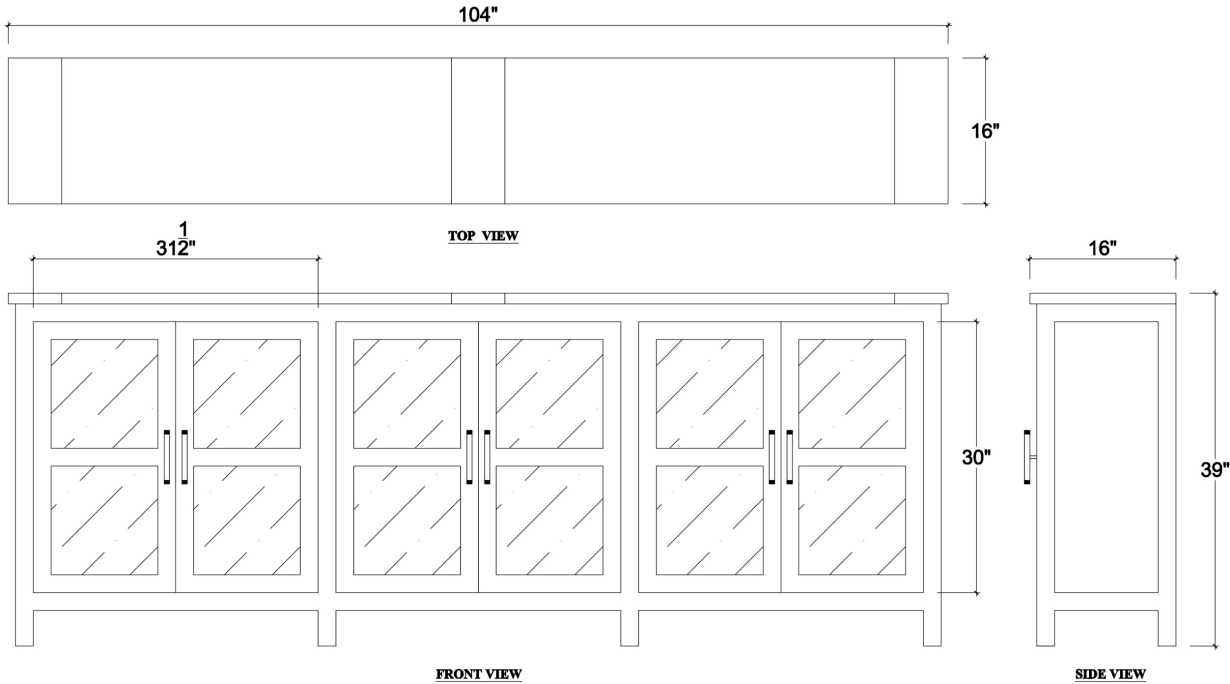

BRAMBLE

PRODUCT TEARSHEET

Madrone 6 Door Sideboard

Shown in: **STW WHD**

SKU: **27922**

Size: **104W x 16D x 39H in**

Overview

Madrone 6 Door Sideboard

Visual Highlights

Technical Specification

Dimensions	104W x 16D x 39H in	CBM	1.27836
Number of Packages	1	Cubic Feet	45.15 ft³
Package 1 Dimensions	105.5 x 17.7 x 41.7 in	Net Weight	174.16 lbs
Package Weight Total 202.83 lbs			
Material	Mahogany		