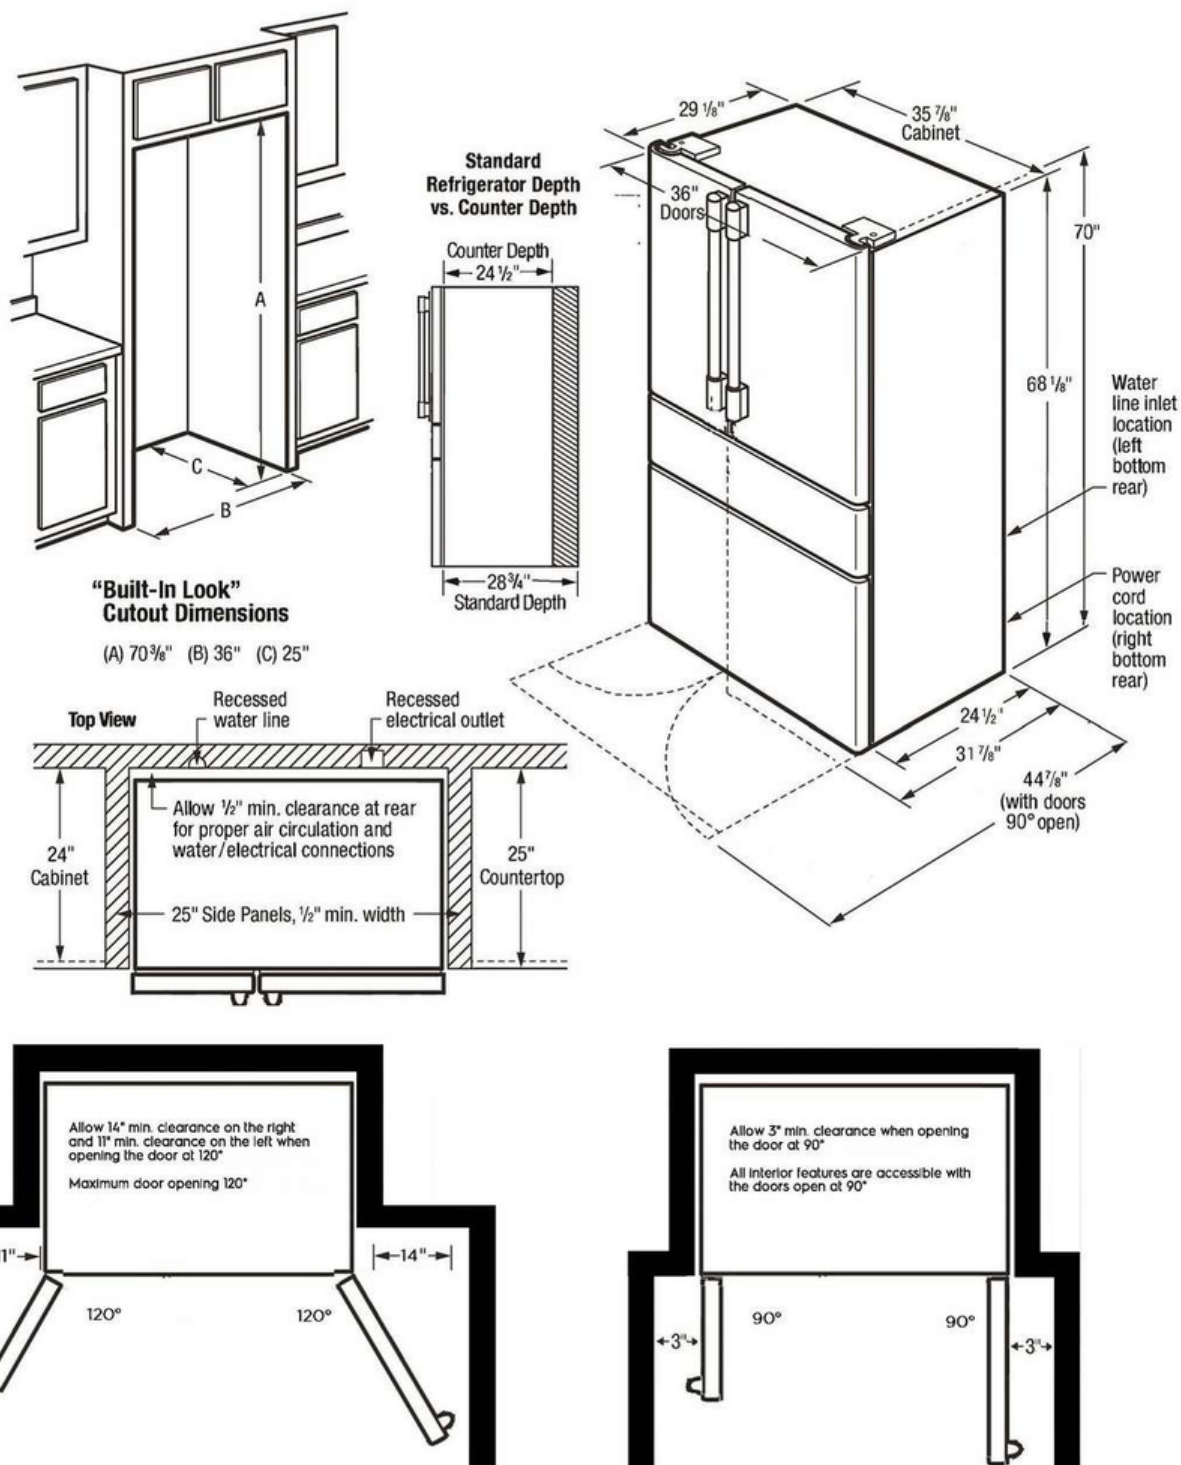

Frigidaire Professional

21.4 Cu. Ft. Counter-Depth 4-Door French Door Refrigerator

PRMC2285AF

Version : 04/21

Note: For planning purposes only. Always consult local and national electric, gas and plumbing codes.

Refer to Product Installation Guide for detailed installation instructions on the web at frigidaire.com / frigidaire.ca

Specifications subject to change. Accessories information available on the web at frigidaire.com / frigidaire.ca