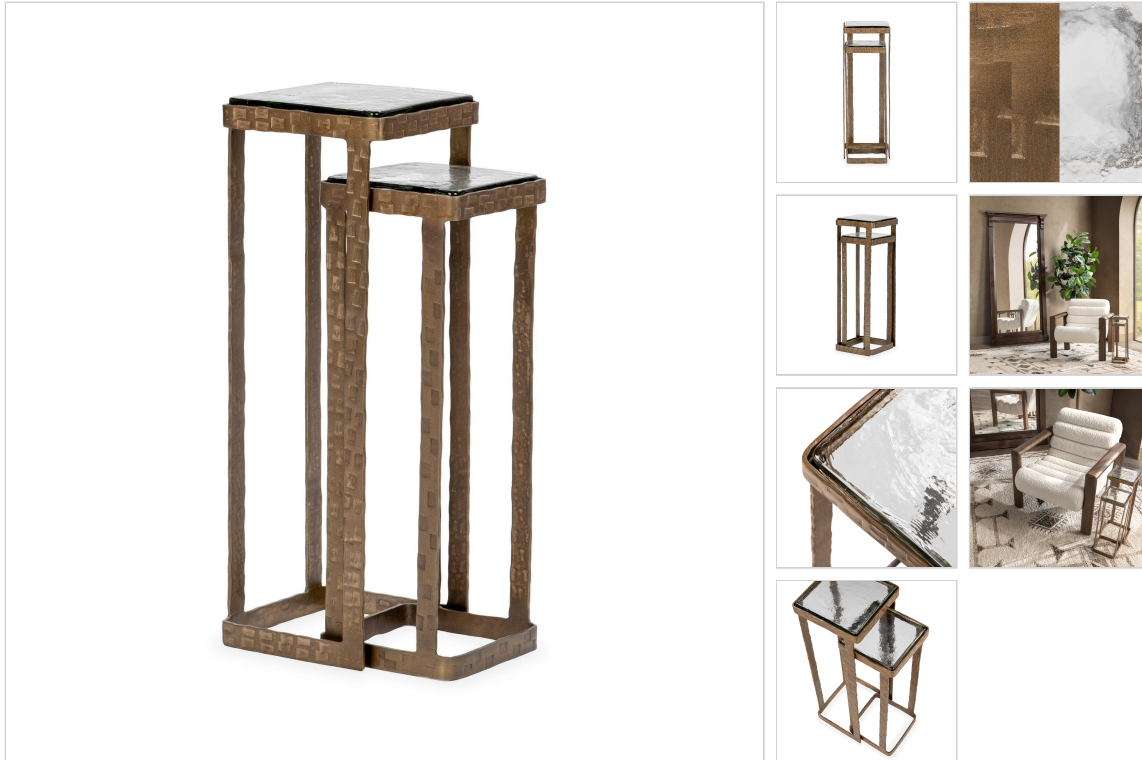

SKU: 51011947

GILLIAN NESTING ACCENT TABLES - BRASS

DETAILS

Materials: Cast Glass, Mild Steel

Individual Product Dimensions: 8.25W x 8.25D x 24.00H

SHIPPING

Total Boxes: 1

Product Cubic Feet: 1.51

Packaged Dimensions: 10.00W x 10.00D x 26.00H

Requires Assembly