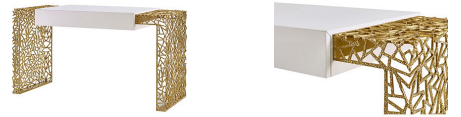

*Baker*<sup>®</sup>

AS SHOWN: LIQUID BRONZE WITH BRILLIANT WHITE

## FRACTAL DESK BAA3265

---

#### OPTIONS & FEATURES

STANDARD FINISH(ES): LIQUID BRONZE WITH  
BRILLIANT WHITE

TEXTURED CAST BRONZE ENDS WITH PIERCED  
PATTERN

W	D	H
56IN	24IN	30IN
142.2CM	61.0CM	76.2CM