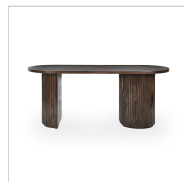

SKU: 51012051

REDFORD DESK – KONA BROWN

DETAILS

Materials: Mango Wood

Individual Product Dimensions: 73.50W x 28.00D x 30.00H

SHIPPING

Total Boxes: 2

Product Cubic Feet: 21.3

Packaged Dimensions: 76.5W x 31D x 4.5H

Requires Assembly