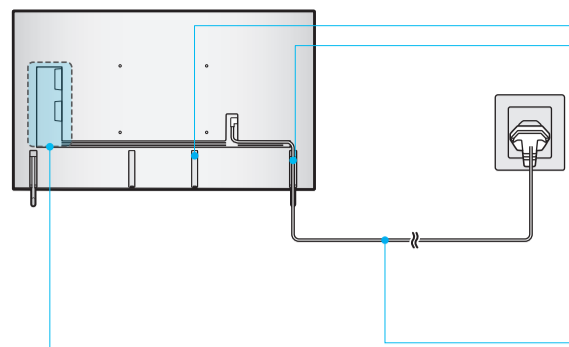

SAMSUNG

Unpacking and Installation Guide

Scan this QR code with your smart phone to see helpful videos.

1

2

3

0.98 inches (25 mm)

4

4

B

5

6

7

8

* : 0-9, A-Z

	A	B	C	D	E	F	G	H	I
85R8*H	74.4 inches (1888.8 mm)	42.6 inches (1083.2 mm)	2.1 inches (52.5 mm)	44.2 inches (1123.0 mm)	45.2 inches (1148.0 mm)	14.5 inches (369.0 mm)	84.5 inches	75.0 lbs (34.0 kg)	76.5 lbs (34.7 kg)

* : 0-9, A-Z

★ : Wall-Mount Bracket

	VESA A x B (mm)	C (mm)	D	E x 4	F (mm)	G (inches)	H (inches)	I (inches)
85R8*H	600 X 400	18-20	C + ★	M8	1.25	13.2	25.4	13.7