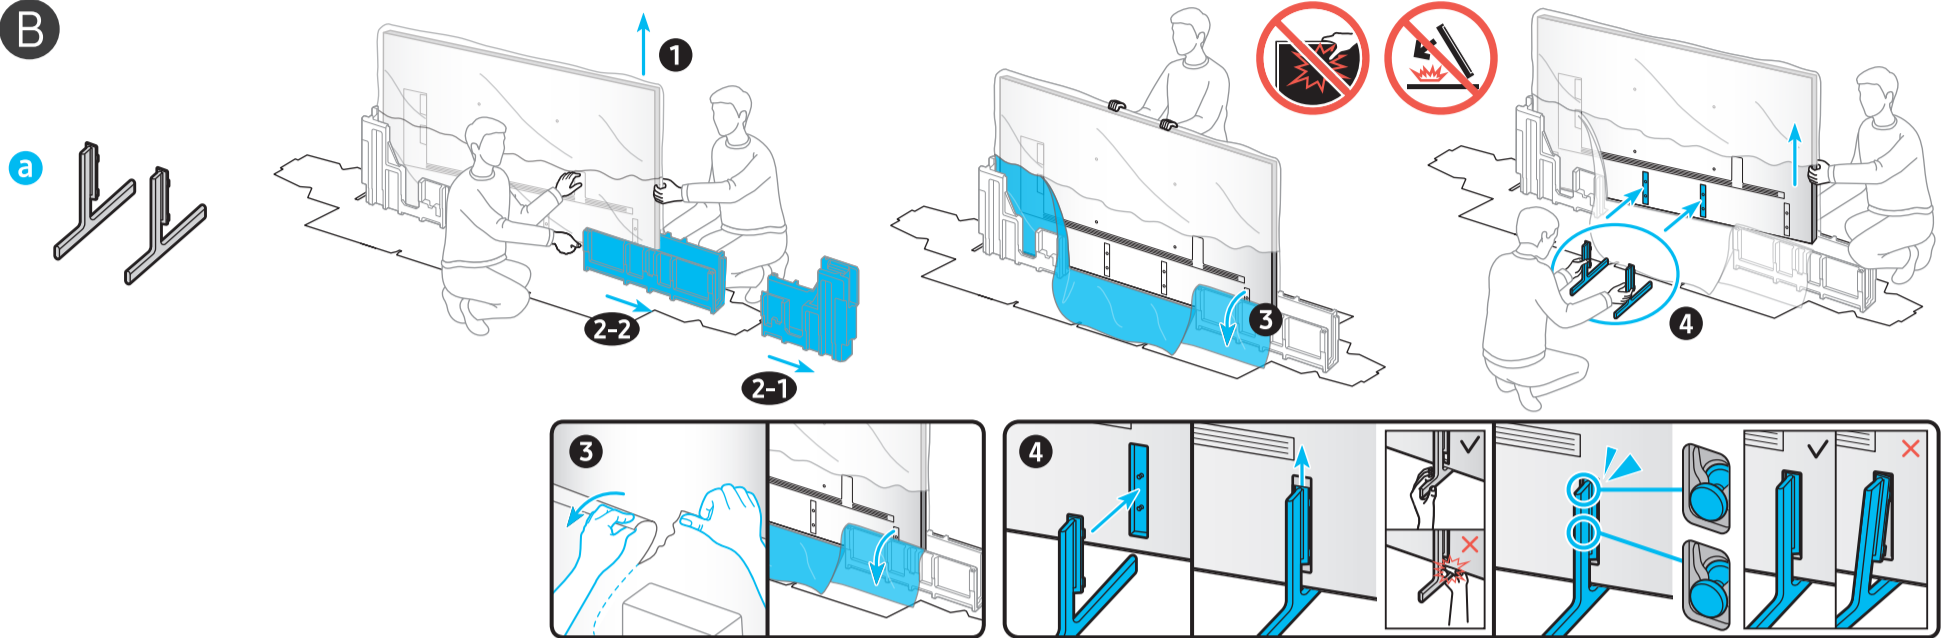

SAMSUNG

Unpacking and Installation Guide

Scan this QR code with your smart phone to see helpful videos.

1

2

3

0.98 inches (25 mm)

4

4

B

5

6

7

8

* : 0-9, A-Z

	A	B	C	D	E	F	G	H	I
85R8*H	74.4 inches (1888.8 mm)	42.6 inches (1083.2 mm)	2.1 inches (52.5 mm)	44.2 inches (1123.0 mm)	45.2 inches (1148.0 mm)	14.5 inches (369.0 mm)	84.5 inches	75.0 lbs (34.0 kg)	76.5 lbs (34.7 kg)

* : 0-9, A-Z

★ : Wall-Mount Bracket

	VESA A x B (mm)	C (mm)	D	E x 4	F (mm)	G (inches)	H (inches)	I (inches)
85R8*H	600 X 400	18-20	C + ★	M8	1.25	13.2	25.4	13.7