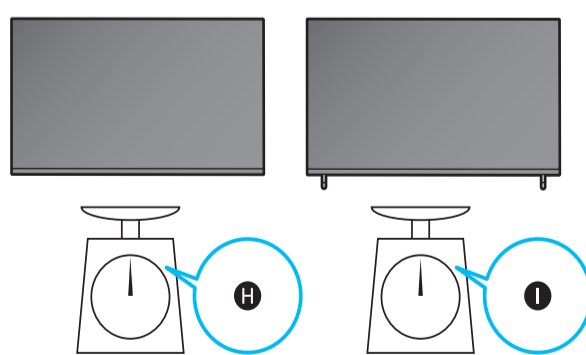

4

B

5

6

7

8

* : 0-9, A-Z

	A	B	C	D	E	F	G	H	I
85R8*H	74.4 inches (1888.8 mm)	42.6 inches (1083.2 mm)	2.1 inches (52.5 mm)	44.2 inches (1123.0 mm)	45.2 inches (1148.0 mm)	14.5 inches (369.0 mm)	84.5 inches	75.0 lbs (34.0 kg)	76.5 lbs (34.7 kg)

* : 0-9, A-Z

★ : Wall-Mount Bracket

	VESA A x B (mm)	C (mm)	D	E x 4	F (mm)	G (inches)	H (inches)	I (inches)
85R8*H	600 X 400	18-20	C + ★	M8	1.25	13.2	25.4	13.7