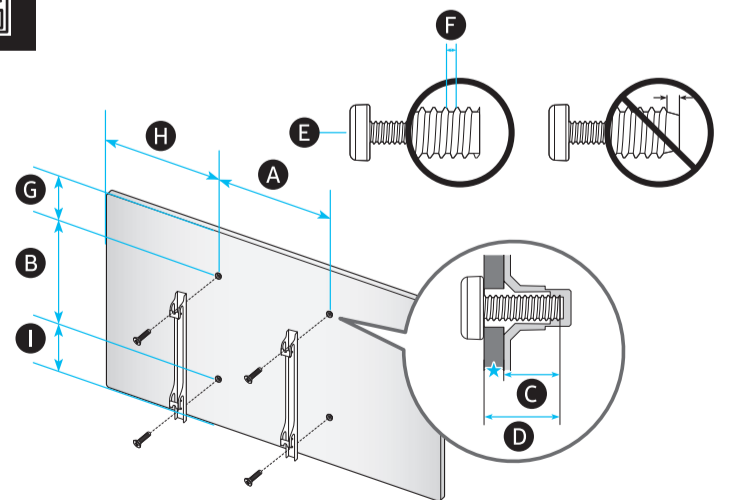

SAMSUNG

Unpacking and Installation Guide

Scan this QR code with your smart phone to see helpful videos.

1

2

3

0.98 inches (25 mm)

4

4

B

5

6

7

8

* : 0-9, A-Z

	A	B	C	D	E	F	G	H	I
85R8*H	74.4 inches (1888.8 mm)	42.6 inches (1083.2 mm)	2.1 inches (52.5 mm)	44.2 inches (1123.0 mm)	45.2 inches (1148.0 mm)	14.5 inches (369.0 mm)	84.5 inches	75.0 lbs (34.0 kg)	76.5 lbs (34.7 kg)

* : 0-9, A-Z

★ : Wall-Mount Bracket

	VESA A x B (mm)	C (mm)	D	E x 4	F (mm)	G (inches)	H (inches)	I (inches)
85R8*H	600 X 400	18-20	C + ★	M8	1.25	13.2	25.4	13.7