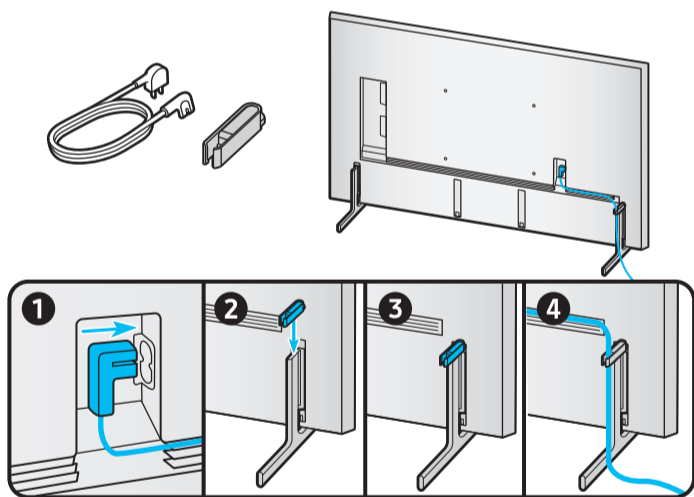

4

B

5

6

7

8

* : 0-9, A-Z

	A	B	C	D	E	F	G	H	I
85R8*H	74.4 inches (1888.8 mm)	42.6 inches (1083.2 mm)	2.1 inches (52.5 mm)	44.2 inches (1123.0 mm)	45.2 inches (1148.0 mm)	14.5 inches (369.0 mm)	84.5 inches	75.0 lbs (34.0 kg)	76.5 lbs (34.7 kg)

* : 0-9, A-Z

★ : Wall-Mount Bracket

	VESA A x B (mm)	C (mm)	D	E x 4	F (mm)	G (inches)	H (inches)	I (inches)
85R8*H	600 X 400	18-20	C + ★	M8	1.25	13.2	25.4	13.7