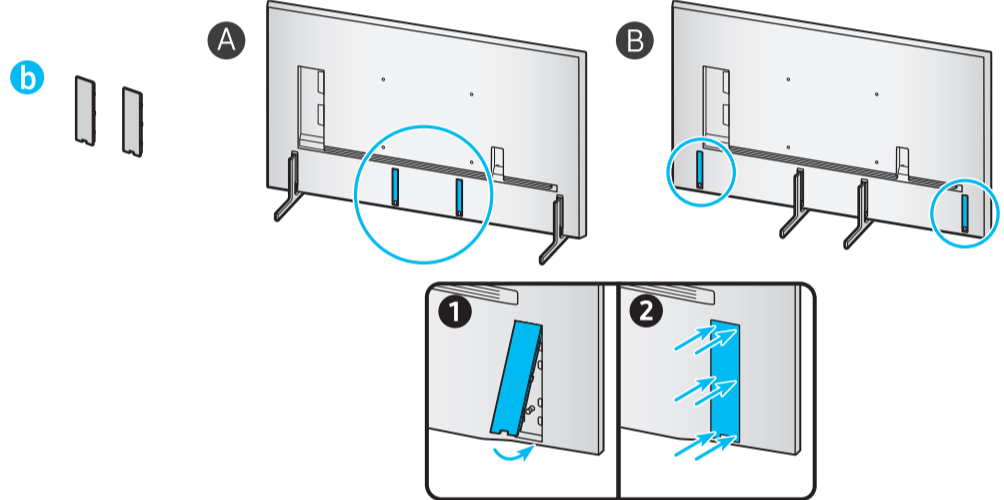

4

B

5

6

7

8

* : 0-9, A-Z

	A	B	C	D	E	F	G	H	I
85R8*H	74.4 inches (1888.8 mm)	42.6 inches (1083.2 mm)	2.1 inches (52.5 mm)	44.2 inches (1123.0 mm)	45.2 inches (1148.0 mm)	14.5 inches (369.0 mm)	84.5 inches	75.0 lbs (34.0 kg)	76.5 lbs (34.7 kg)

* : 0-9, A-Z

★ : Wall-Mount Bracket

	VESA A x B (mm)	C (mm)	D	E x 4	F (mm)	G (inches)	H (inches)	I (inches)
85R8*H	600 X 400	18-20	C + ★	M8	1.25	13.2	25.4	13.7