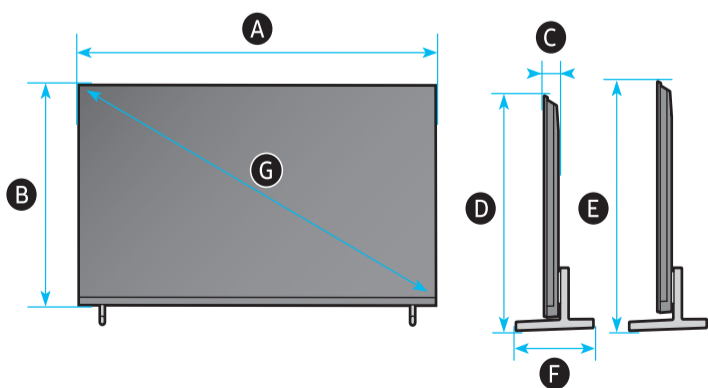

4

B

5

6

7

8

* : 0-9, A-Z

	A	B	C	D	E	F	G	H	I
85R8*H	74.4 inches (1888.8 mm)	42.6 inches (1083.2 mm)	2.1 inches (52.5 mm)	44.2 inches (1123.0 mm)	45.2 inches (1148.0 mm)	14.5 inches (369.0 mm)	84.5 inches	75.0 lbs (34.0 kg)	76.5 lbs (34.7 kg)

* : 0-9, A-Z

★ : Wall-Mount Bracket

	VESA A x B (mm)	C (mm)	D	E x 4	F (mm)	G (inches)	H (inches)	I (inches)
85R8*H	600 X 400	18-20	C + ★	M8	1.25	13.2	25.4	13.7