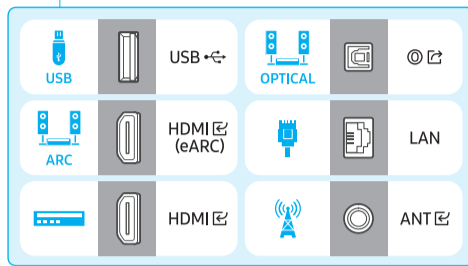

SAMSUNG

Unpacking and Installation Guide

Scan this QR code with your smart phone to see helpful videos.

1

2

3

0.98 inches (25 mm)

4