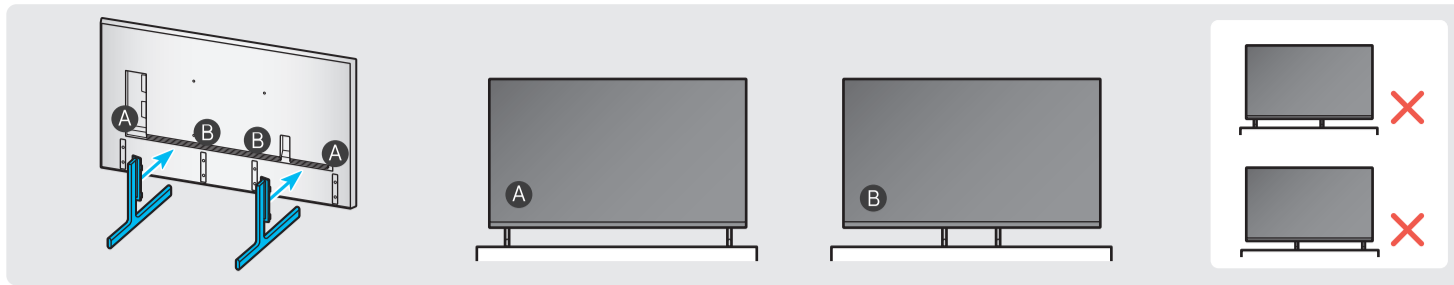

SAMSUNG

Unpacking and Installation Guide

Scan this QR code with your smart phone to see helpful videos.

1

2

3

0.98 inches (25 mm)

4

4

B

5

6

7

8

* : 0-9, A-Z

	A	B	C	D	E	F	G	H	I
85R8*H	74.4 inches (1888.8 mm)	42.6 inches (1083.2 mm)	2.1 inches (52.5 mm)	44.2 inches (1123.0 mm)	45.2 inches (1148.0 mm)	14.5 inches (369.0 mm)	84.5 inches	75.0 lbs (34.0 kg)	76.5 lbs (34.7 kg)

* : 0-9, A-Z

★ : Wall-Mount Bracket

	VESA A x B (mm)	C (mm)	D	E x 4	F (mm)	G (inches)	H (inches)	I (inches)
85R8*H	600 X 400	18-20	C + ★	M8	1.25	13.2	25.4	13.7