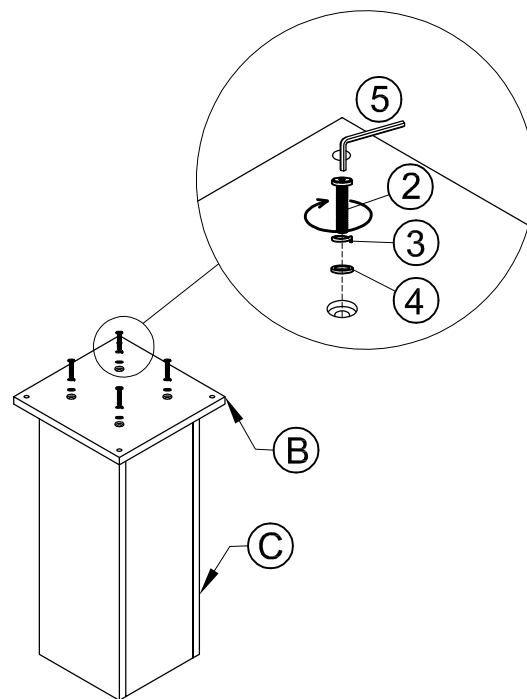

PARTS AND HARDWARE.

A. TOP = 01 PC	
B. MOUNTING PLATE = 01 PC	
C. LEG = 01 PC	
D. BASE = 01 PC	
1. BOLT M8x35= 04 PCS	2. BOLT M8x40= 08 PCS
3. LOCK WASHER M8x12= 12 PCS	4. FLAT WASHER M8x16= 12 PCS
5. ALLEN KEY = 01 PC	

STEP 1.