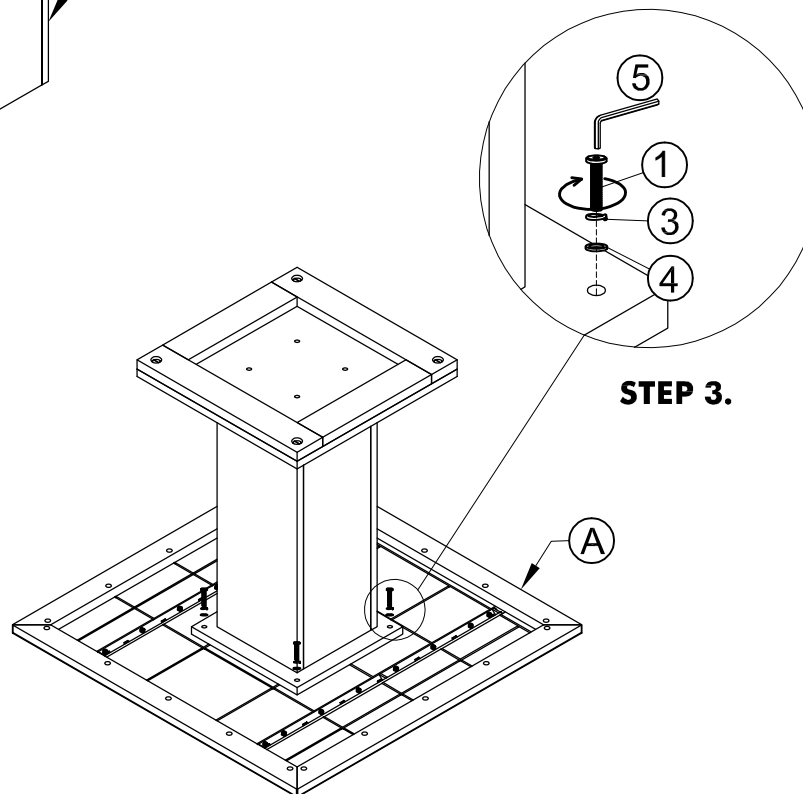

STEP 3.

NOTES.

Thank you for purchasing this quality product!
Be sure to check all packing material carefully for small part that may have come loose inside the carton during shipping.

CAUTION: The item is heavy, assembly should be performed by two people.