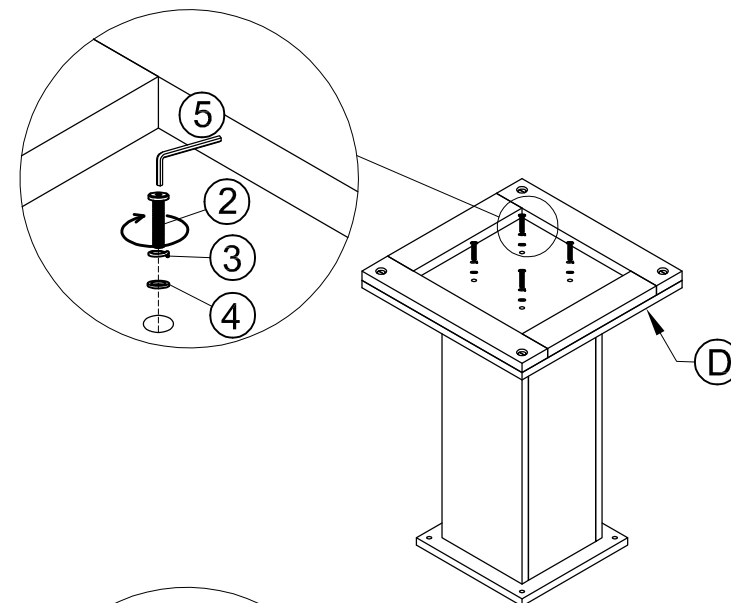

PARTS AND HARDWARE.

A. TOP = 01 PC	
B. MOUNTING PLATE = 01 PC	
C. LEG = 01 PC	
D. BASE = 01 PC	
1. BOLT M8x35= 04 PCS	2. BOLT M8x40= 08 PCS
3. LOCK WASHER M8x12= 12 PCS	4. FLAT WASHER M8x16= 12 PCS
5. ALLEN KEY = 01 PC	

STEP 1.

STEP 2.

STEP 3.

NOTES.

Thank you for purchasing this quality product!
Be sure to check all packing material carefully for small part that may have come loose inside the carton during shipping.

CAUTION: The item is heavy, assembly should be performed by two people.