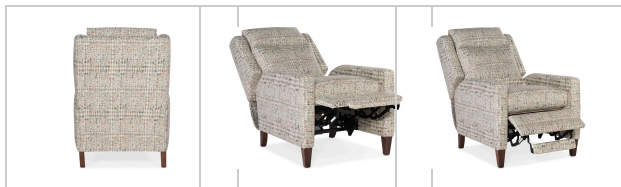

Trim: Standard topstitch trim only.

Frame Construction: Furniture grade laminated hardwood provides weight and durability which eliminates bowing or warping. Construction features include an

Fabric shown: 300359-00 (no longer available)
Finish shown: Espresso