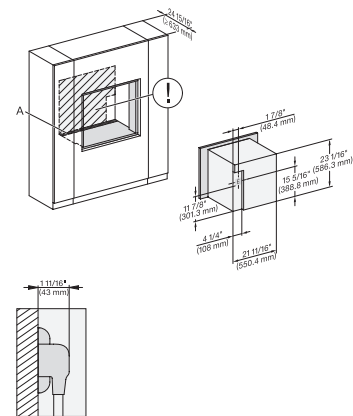

DGC786x(+EBA7848), DGC7x8x, Installation, 30 Zoll, Proud, wide front, XXL,

A – Cut-out (4" x 28" / 100 mm x 720 mm) in the bottom of the cabinet for power cord and ventilation. – Electrical and water supplies are recommended to be placed in adjacent cabinetry. Additional cabinet depth is required when placing the electrical and water supplies behind the appliance. E = Electric connection

DGC786x H7x6xBP, Einbau, 30 Zoll, Flush inset, 650S

7/8" – 22" mm – Glass, 15/16" – 23.3\*\* mm – Stainless steel

DGC7x8x, H7x6xBP, Einbau, 30 Zoll, Flush inset, breite Font, 650S

7/8" – 22" mm – Glass, 15/16" – 23.3\*\* mm – Stainless steel

DGC7x8x(X)(+EBA6808), Installation, 30 Zoll, Flush inset, XXL

A – Cut-out (4" x 28" / 100 mm x 720 mm) in the bottom of the cabinet for power cord and ventilation. – Electrical and water supplies are recommended to be placed in adjacent cabinetry. Additional cabinet depth is required when placing the electrical and water supplies behind the appliance. E = Electric connection

DGX7xxx(+EBA7848), Installation, 30 Zoll, Flush inset, wide front, XXL

A – Cut-out (4" x 28" / 100 mm x 720 mm) in the bottom of the cabinet for power cord and ventilation. – Electrical and water supplies are recommended to be placed in adjacent cabinetry. Additional cabinet depth is required when placing the electrical and water supplies behind the appliance. E = Electric connection