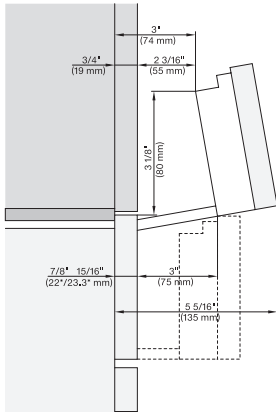

DGC 7865 AM 24" Combi-Steam Oven XXL with DirectWater plus

DGC 6x0x-1 + EBA 6808, DGC 6x6x (AM) + EBA 6808, DGC 7xxx(EBA 784/68) installation drawing, Flush inset, NA

7/8" – 22" mm – Glas, 15/16" – 23.3** mm – Edelstahl