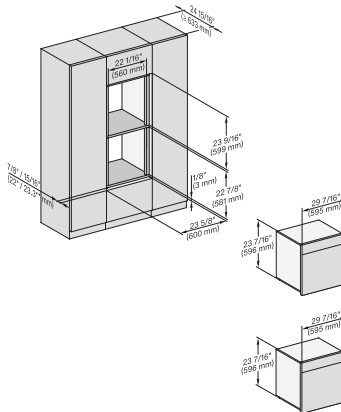

DGC7x8x(X)(+EBA6808), Installation, 30 Zoll, Flush inset, XXL

A – Cut-out (4" x 28" / 100 mm x 720 mm) in the bottom of the cabinet for power cord and ventilation. – Electrical and water supplies are recommended to be placed in adjacent cabinetry. Additional cabinet depth is required when placing the electrical and water supplies behind the appliance. E = Electric connection

DGX7xxx(+EBA7848), Installation, 30 Zoll, Flush inset, wide front, XXL

A – Cut-out (4" x 28" / 100 mm x 720 mm) in the bottom of the cabinet for power cord and ventilation. – Electrical and water supplies are recommended to be placed in adjacent cabinetry. Additional cabinet depth is required when placing the electrical and water supplies behind the appliance. E = Electric connection

## DGC 7865 AM 24" Combi-Steam Oven XXL with DirectWater plus

DGC786x(+EBA7848), H7x6xBP(+EBA7848), side view, 30 Zoll, Flush inset, combi, XXL, 650S

7/8" – 22" mm – Glass, 15/16" – 23.3\*\* mm – Stainless steel

DGC786x, H7x6xBP, Einbau, 30 Zoll, Flush inset, combi, XXL 650S

7/8" – 22" mm – Glass, 15/16" – 23.3\*\* mm – Stainless steel

DGC786x, H7x6xBP, Einbau, 30 Zoll, Flush inset, combi, wide front, XXL, 650S