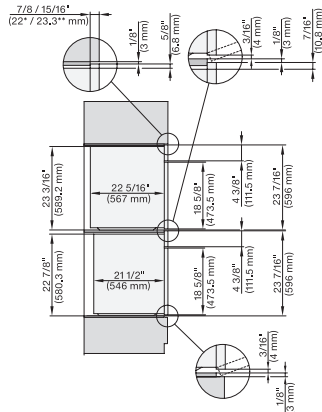

DGC 7865 AM 24" Combi-Steam Oven XXL with DirectWater plus

DGC786x(+EBA7848), H7x6xBP(+EBA7848), side view, 30 Zoll, Flush inset, combi, XXL, 650S

7/8" – 22" mm – Glass, 15/16" – 23.3** mm – Stainless steel