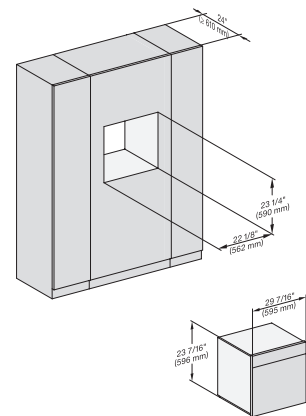

DGC786x, H7x6xBP, Einbau, 30 Zoll, Proud, wide front, 650S