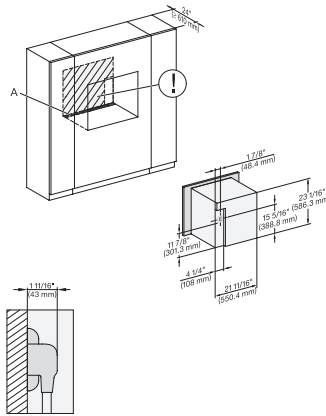

DGC6x6x(AM)+EBA6808, H6560B+EBA6808, H6x60BP+EBA6808, (DGC786x, H7x6xBP)+EBA7868, Combi, Installation drawing, Proud, NA

7/8" – 22" mm – Glas, 15/16" – 23.3\*\* mm – Edelstahl

DGC786x, H7x6xBP, Einbau, 30 Zoll, Proud, 650S

## DGC 7865 AM 24" Combi-Steam Oven XXL with DirectWater plus

DGC786x(+EBA6808), DGC7x8x, Installation, 30 Zoll, Proud, XXL,

A – Cut-out (4" x 28" / 100 mm x 720 mm) in the bottom of the cabinet for power cord and ventilation. – Electrical and water supplies are recommended to be placed in adjacent cabinetry. Additional cabinet depth is required when placing the electrical and water supplies behind the appliance. E = Electric connection

DGC786x(+EBA7848), DGC7x8x, Installation, 30 Zoll, Proud, wide front, XXL,

A – Cut-out (4" x 28" / 100 mm x 720 mm) in the bottom of the cabinet for power cord and ventilation. – Electrical and water supplies are recommended to be placed in adjacent cabinetry. Additional cabinet depth is required when placing the electrical and water supplies behind the appliance. E = Electric connection