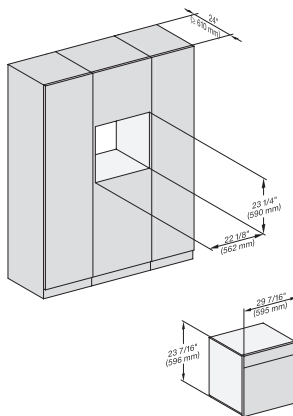

DGC786x, H7x6xBP, Einbau, 30 Zoll, Proud, 650S