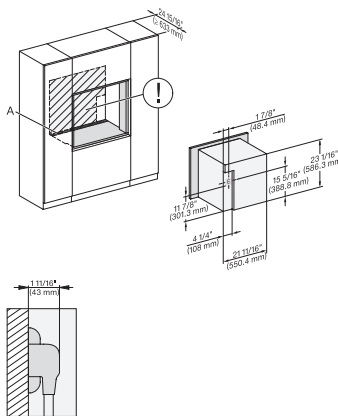

## DGC 7865 AM 24" Combi-Steam Oven XXL with DirectWater plus

DGC786x(+EBA6808), DGC7x8x, Installation, 30 Zoll, Proud, XXL,

A – Cut-out (4" x 28" / 100 mm x 720 mm) in the bottom of the cabinet for power cord and ventilation. – Electrical and water supplies are recommended to be placed in adjacent cabinetry. Additional cabinet depth is required when placing the electrical and water supplies behind the appliance. E = Electric connection

DGC786x(+EBA7848), DGC7x8x, Installation, 30 Zoll, Proud, wide front, XXL,

A – Cut-out (4" x 28" / 100 mm x 720 mm) in the bottom of the cabinet for power cord and ventilation. – Electrical and water supplies are recommended to be placed in adjacent cabinetry. Additional cabinet depth is required when placing the electrical and water supplies behind the appliance. E = Electric connection

DGC7x8x(X)(+EBA6808), Installation, 30 Zoll, Flush inset, XXL

A – Cut-out (4" x 28" / 100 mm x 720 mm) in the bottom of the cabinet for power cord and ventilation. – Electrical and water supplies are recommended to be placed in adjacent cabinetry. Additional cabinet depth is required when placing the electrical and water supplies behind the appliance. E = Electric connection

DGX7xxx(+EBA7848), Installation, 30 Zoll, Flush inset, wide front, XXL

A – Cut-out (4" x 28" / 100 mm x 720 mm) in the bottom of the cabinet for power cord and ventilation. – Electrical and water supplies are recommended to be placed in adjacent cabinetry. Additional cabinet depth is required when placing the electrical and water supplies behind the appliance. E = Electric connection