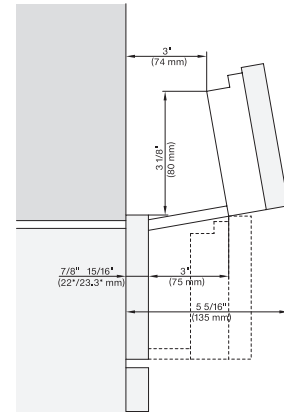

## DGC 7865 AM 24" Combi-Steam Oven XXL with DirectWater plus

DGC 6x0x-1 + EBA 6808, DGC 6x6x (AM) + EBA 6808, DGC 7xxx(EBA 784/68) installation drawing, Flush inset, NA

7/8" – 22" mm – Glas, 15/16" – 23.3\*\* mm – Edelstahl

DGC 6x6x (AM) + EBA 6808, DGC 786x (EBA 7868) side view, installation drawing, Flush inset, NA

7/8" – 22" mm – Glas, 15/16" – 23.3\*\* mm – Edelstahl

DGC 6x0x-1 + EBA 6808, DGC 6x6x (AM) + EBA 6808, DGC7xxx(X) + EBA784/68 installation drawing, Proud, NA

7/8" – 22" mm – Glas, 15/16" – 23.3\*\* mm – Edelstahl

DGC 6x6x (AM) + EBA 6808, DGC86x (+EBA7868) side view, installation drawing, Proud, NA

7/8" – 22" mm – Glas, 15/16" – 23.3\*\* mm – Edelstahl

DGC 6x6x (AM)+EBA 6808, H 6x00+EBA 6808, DGC 786x, EBA78x8, H7xxx Combi, Install. drawing, Flush inset, Flush inset, NA