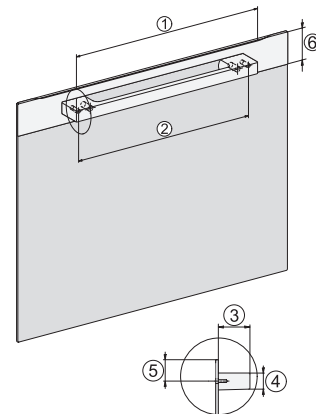

Handle DGC74xx, DGC76xx, DGC78xx, PureLine – NA7000 - Installation drawing

DGC7470, DGC7670, DGC7870, DGC7875, DGC7880, DGC7685, DGC7880, DGC7885, 19 11/16" / 500 mm, 17 1/2" / 444 mm, 1 7/8" / 47 mm, 15/16" / 24 mm, 1 1/4" / 32,5 mm, 2 9/16" / 65 mm, DGC7440, DGC7640, DGC7840, DGC7845, DGC7860, DGC7865, 15 3/4" / 400 mm, 14 3/16" / 360 mm, 1 7/8" / 47 mm, 15/16" / 24 mm, 1 1/4" / 32,5 mm, 2 9/16" / 65 mm