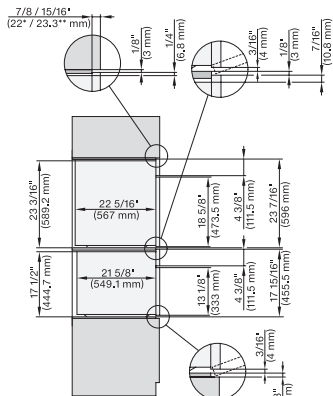

DGC 6x6x (AM) + EBA 6808, DGC 786x (EBA 7868) side view, installation drawing, Flush inset, NA

7/8" – 22" mm – Glas, 15/16" – 23.3\*\* mm – Edelstahl

DGC 6x0x-1 + EBA 6808, DGC 6x6x (AM) + EBA 6808, DGC7xxx(X) + EBA784/68 installation drawing, Proud, NA

7/8" – 22" mm – Glas, 15/16" – 23.3\*\* mm – Edelstahl

DGC 6x6x (AM) + EBA 6808, DGC86x (+EBA7868) side view, installation drawing, Proud, NA

7/8" – 22" mm – Glas, 15/16" – 23.3\*\* mm – Edelstahl

DGC 6x6x (AM)+EBA 6808, H 6x00+EBA 6808, DGC 786x, EBA78x8, H7xxx Combi, Install. drawing, Flush inset, Flush inset, NA

7/8" – 22" mm – Glas, 15/16" – 23.3\*\* mm – Edelstahl

DGC6x6x(AM) + EBA6808, H6x00+EBA6808, DGC786x+EBA7868, H7x40BM+EBA7848, Combi, Installation drawing,Proud,Flush inset,NA

7/8" – 22" mm – Glas, 15/16" – 23.3\*\* mm – Edelstahl