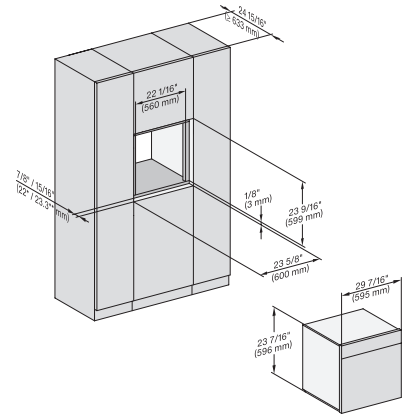

## DGC 7865 AM 24" Combi-Steam Oven XXL with DirectWater plus

DGC786x(+EBA6808), DGC7x8x, Installation, 30 Zoll, Proud, XXL,

A – Cut-out (4" x 28" / 100 mm x 720 mm) in the bottom of the cabinet for power cord and ventilation. – Electrical and water supplies are recommended to be placed in adjacent cabinetry. Additional cabinet depth is required when placing the electrical and water supplies behind the appliance. E = Electric connection

DGC786x(+EBA7848), DGC7x8x, Installation, 30 Zoll, Proud, wide front, XXL,

A – Cut-out (4" x 28" / 100 mm x 720 mm) in the bottom of the cabinet for power cord and ventilation. – Electrical and water supplies are recommended to be placed in adjacent cabinetry. Additional cabinet depth is required when placing the electrical and water supplies behind the appliance. E = Electric connection

DGC7x8x(X)(+EBA6808), Installation, 30 Zoll, Flush inset, XXL

A – Cut-out (4" x 28" / 100 mm x 720 mm) in the bottom of the cabinet for power cord and ventilation. – Electrical and water supplies are recommended to be placed in adjacent cabinetry. Additional cabinet depth is required when placing the electrical and water supplies behind the appliance. E = Electric connection