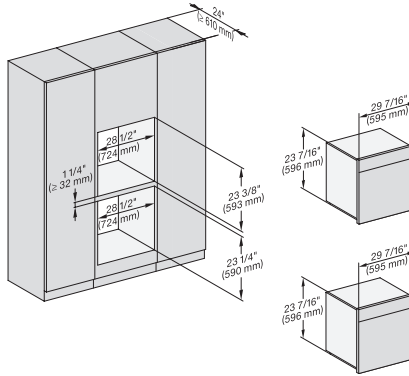

DGC786x+EBA7868, H7x6xBP(+EBA7848), Installation, 30 Zoll, Flush inset, combi, XXL, 650S

A – Cut-out (4" x 28" / 100 mm x 720 mm) in the bottom of the cabinet for power cord and ventilation. – Electrical and water supplies are recommended to be placed in adjacent cabinetry. Additional cabinet depth is required when placing the electrical and water supplies behind the appliance. E = Electric connection

DGC786x+EBA7868, H7x40BM(+EBA7848), Installation, 30 Zoll, Flush inset, combi, wide front, XXL, 450S

A – Cut-out (4" x 28" / 100 mm x 720 mm) in the bottom of the cabinet for power cord and ventilation. – Electrical and water supplies are recommended to be placed in adjacent cabinetry. Additional cabinet depth is required when placing the electrical and water supplies behind the appliance. E = Electric connection

## DGC 7865 AM 24" Combi-Steam Oven XXL with DirectWater plus

DGC786x(+EBA7848), H7x6xBP(+EBA7848), Installation, 30 Zoll, Flush inset, combi, wide front, 650S, XXL

A – Cut-out (4" x 28" / 100 mm x 720 mm) in the bottom of the cabinet for power cord and ventilation. – Electrical and water supplies are recommended to be placed in adjacent cabinetry. Additional cabinet depth is required when placing the electrical and water supplies behind the appliance. E = Electric connection