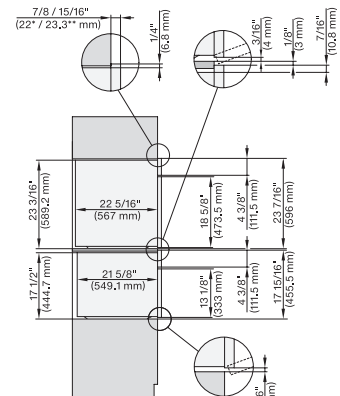

DGC 6x6x (AM) + EBA 6808, DGC 786x (EBA 7868) side view, installation drawing, Flush inset, NA

7/8" – 22" mm – Glas, 15/16" – 23.3\*\* mm – Edelstahl

DGC 6x0x-1 + EBA 6808, DGC 6x6x (AM) + EBA 6808, DGC7xxx(X) + EBA784/68 installation drawing, Proud, NA

7/8" – 22" mm – Glas, 15/16" – 23.3\*\* mm – Edelstahl

DGC 6x6x (AM) + EBA 6808, DGC86x (+EBA7868) side view, installation drawing, Proud, NA

7/8" – 22" mm – Glas, 15/16" – 23.3\*\* mm – Edelstahl

DGC 6x6x (AM)+EBA 6808, H 6x00+EBA 6808, DGC 786x, EBA78x8, H7xxx Combi, Install. drawing, Flush inset, Flush inset, NA

7/8" – 22" mm – Glas, 15/16" – 23.3\*\* mm – Edelstahl

DGC6x6x(AM) + EBA6808, H6x00+EBA6808, DGC786x+EBA7868, H7x40BM+EBA7848, Combi, Installation drawing,Proud,Flush inset,NA

7/8" – 22" mm – Glas, 15/16" – 23.3\*\* mm – Edelstahl