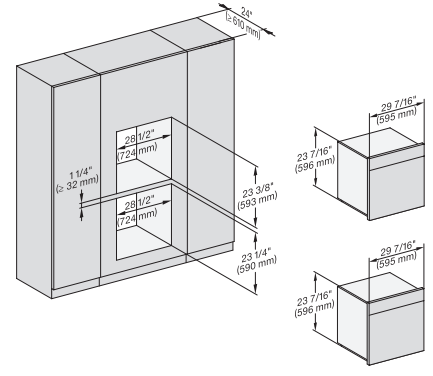

DGC786x, H7x6xBP, Einbau, 30 Zoll, Proud, combi, wide front, XXL