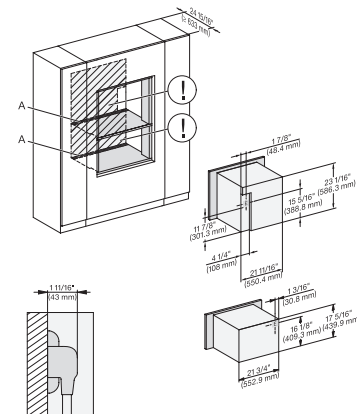

DGC786x, H7x6xBP, Einbau, 30 Zoll, Flush inset, combi, XXL 650S

7/8" – 22" mm – Glass, 15/16" – 23.3\*\* mm – Stainless steel

DGC786x, H7x6xBP, Einbau, 30 Zoll, Flush inset, combi, wide front, XXL, 650S

7/8" – 22" mm – Glass, 15/16" – 23.3\*\* mm – Stainless steel

DGC786x(+EBA7848), H7x40BM(+EBA7848), Installation, 30 Zoll, Flush inset, combi, XXL, 450S

A – Cut-out (4" x 28" / 100 mm x 720 mm) in the bottom of the cabinet for power cord and ventilation. – Electrical and water supplies are recommended to be placed in adjacent cabinetry. Additional cabinet depth is required when placing the electrical and water supplies behind the appliance. E = Electric connection

DGC786x+EBA7868, H7x6xBP(+EBA7848), Installation, 30 Zoll, Flush inset, combi, XXL, 650S

A – Cut-out (4" x 28" / 100 mm x 720 mm) in the bottom of the cabinet for power cord and ventilation. – Electrical and water supplies are recommended to be placed in adjacent cabinetry. Additional cabinet depth is required when placing the electrical and water supplies behind the appliance. E = Electric connection

DGC786x+EBA7868, H7x40BM(+EBA7848), Installation, 30 Zoll, Flush inset, combi, wide front, XXL, 450S

A – Cut-out (4" x 28" / 100 mm x 720 mm) in the bottom of the cabinet for power cord and ventilation. – Electrical and water supplies are recommended to be placed in adjacent cabinetry. Additional cabinet depth is required when placing the electrical and water supplies behind the appliance. E = Electric connection