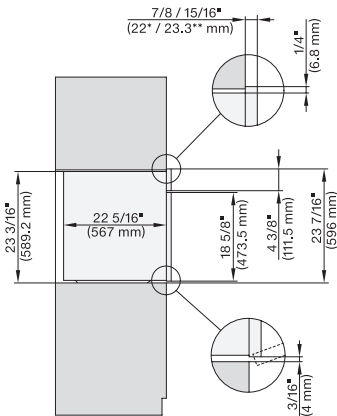

## DGC 7865 AM 24" Combi-Steam Oven XXL with DirectWater plus

DGC 6x0x-1 + EBA 6808, DGC 6x6x (AM) + EBA 6808, DGC 7xxx(EBA 784/68) installation drawing, Flush inset, NA

7/8" – 22" mm – Glas, 15/16" – 23.3\*\* mm – Edelstahl

DGC 6x6x (AM) + EBA 6808, DGC 786x (EBA 7868) side view, installation drawing, Flush inset, NA

7/8" – 22" mm – Glas, 15/16" – 23.3\*\* mm – Edelstahl

DGC 6x0x-1 + EBA 6808, DGC 6x6x (AM) + EBA 6808, DGC7xxx(X) + EBA784/68 installation drawing, Proud, NA

7/8" – 22" mm – Glas, 15/16" – 23.3\*\* mm – Edelstahl

DGC 6x6x (AM) + EBA 6808, DGC86x (+EBA7868) side view, installation drawing, Proud, NA

7/8" – 22" mm – Glas, 15/16" – 23.3\*\* mm – Edelstahl

DGC 6x6x (AM)+EBA 6808, H 6x00+EBA 6808, DGC 786x, EBA78x8, H7xxx Combi, Install. drawing, Flush inset, Flush inset, NA