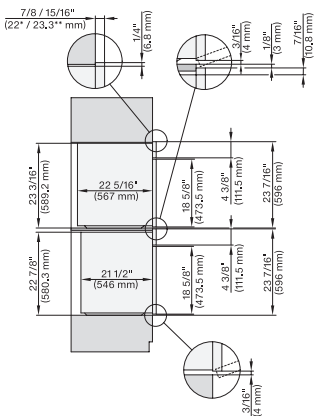

DGC 6x6x (AM) + EBA 6808, DGC 786x (EBA 7868) side view, installation drawing, Flush inset, NA

7/8" – 22" mm – Glas, 15/16" – 23.3\*\* mm – Edelstahl

DGC 6x0x-1 + EBA 6808, DGC 6x6x (AM) + EBA 6808, DGC7xxx(X) + EBA784/68 installation drawing, Proud, NA

7/8" – 22" mm – Glas, 15/16" – 23.3\*\* mm – Edelstahl

DGC 6x6x (AM) + EBA 6808, DGC86x (+EBA7868) side view, installation drawing, Proud, NA

7/8" – 22" mm – Glas, 15/16" – 23.3\*\* mm – Edelstahl

DGC 6x6x (AM)+EBA 6808, H 6x00+EBA 6808, DGC 786x, EBA78x8, H7xxx Combi, Install. drawing, Flush inset, Flush inset, NA

7/8" – 22" mm – Glas, 15/16" – 23.3\*\* mm – Edelstahl

DGC6x6x(AM) + EBA6808, H6x00+EBA6808, DGC786x+EBA7868, H7x40BM+EBA7848, Combi, Installation drawing,Proud,Flush inset,NA

7/8" – 22" mm – Glas, 15/16" – 23.3\*\* mm – Edelstahl