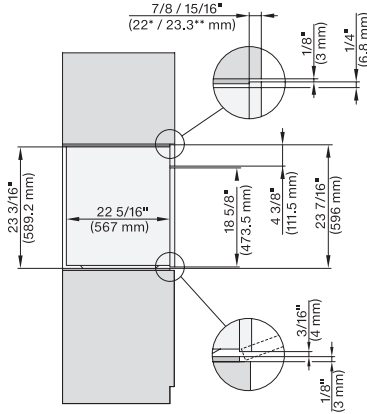

DGC 6x6x (AM) + EBA 6808, DGC 786x (EBA 7868) side view, installation drawing, Flush inset, NA

7/8" – 22" mm – Glas, 15/16" – 23.3\*\* mm – Edelstahl

DGC 6x0x-1 + EBA 6808, DGC 6x6x (AM) + EBA 6808, DGC7xxx(X) + EBA784/68 installation drawing, Proud, NA

7/8" – 22" mm – Glas, 15/16" – 23.3\*\* mm – Edelstahl

DGC 6x6x (AM) + EBA 6808, DGC86x (+EBA7868) side view, installation drawing, Proud, NA

7/8" – 22" mm – Glas, 15/16" – 23.3\*\* mm – Edelstahl

DGC 6x6x (AM)+EBA 6808, H 6x00+EBA 6808, DGC 786x, EBA78x8, H7xxx Combi, Install. drawing, Flush inset, Flush inset, NA