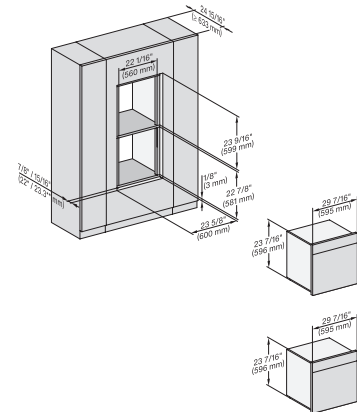

DGC7x8x(X)(+EBA6808), Installation, 30 Zoll, Flush inset, XXL

A – Cut-out (4" x 28" / 100 mm x 720 mm) in the bottom of the cabinet for power cord and ventilation. – Electrical and water supplies are recommended to be placed in adjacent cabinetry. Additional cabinet depth is required when placing the electrical and water supplies behind the appliance. E = Electric connection

DGX7xxx(+EBA7848), Installation, 30 Zoll, Flush inset, wide front, XXL

A – Cut-out (4" x 28" / 100 mm x 720 mm) in the bottom of the cabinet for power cord and ventilation. – Electrical and water supplies are recommended to be placed in adjacent cabinetry. Additional cabinet depth is required when placing the electrical and water supplies behind the appliance. E = Electric connection

## DGC 7865 AM 24" Combi-Steam Oven XXL with DirectWater plus

DGC786x(+EBA7848), H7x6xBP(+EBA7848), side view, 30 Zoll, Flush inset, combi, XXL, 650S

7/8" – 22" mm – Glass, 15/16" – 23.3\*\* mm – Stainless steel

DGC786x, H7x6xBP, Einbau, 30 Zoll, Flush inset, combi, XXL 650S

7/8" – 22" mm – Glass, 15/16" – 23.3\*\* mm – Stainless steel

DGC786x, H7x6xBP, Einbau, 30 Zoll, Flush inset, combi, wide front, XXL, 650S