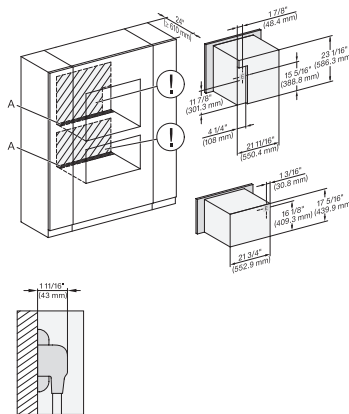

DGC786x+EBA7868, H7x40BM(+EBA7848), Installation, 30 Zoll, Flush inset, combi, wide front, XXL, 450S

A – Cut-out (4" x 28" / 100 mm x 720 mm) in the bottom of the cabinet for power cord and ventilation. – Electrical and water supplies are recommended to be placed in adjacent cabinetry. Additional cabinet depth is required when placing the electrical and water supplies behind the appliance. E = Electric connection

## DGC 7865 AM 24" Combi-Steam Oven XXL with DirectWater plus

DGC786x(+EBA7848), H7x6xBP(+EBA7848), Installation, 30 Zoll, Flush inset, combi, wide front, 650S, XXL

A – Cut-out (4" x 28" / 100 mm x 720 mm) in the bottom of the cabinet for power cord and ventilation. – Electrical and water supplies are recommended to be placed in adjacent cabinetry. Additional cabinet depth is required when placing the electrical and water supplies behind the appliance. E = Electric connection

DGC786x, H7x6xBP, Einbau, 30 Zoll, Proud, combi, XXL, 650S

7/8" – 22" mm – Glass, 15/16" – 23.3" mm – Stainless steel

DGC786x, H7x6xBP, Einbau, 30 Zoll, Proud, combi, wide front, XXL

DGC786x(+EBA7848), H7x40BM(+EBA7848), Installation, 30 Zoll, Proud, combi, XXL, 450S

A – Cut-out (4" x 28" / 100 mm x 720 mm) in the bottom of the cabinet for power cord and ventilation. – Electrical and water supplies are recommended to be placed in adjacent cabinetry. Additional cabinet depth is required when placing the electrical and water supplies behind the appliance. E = Electric connection