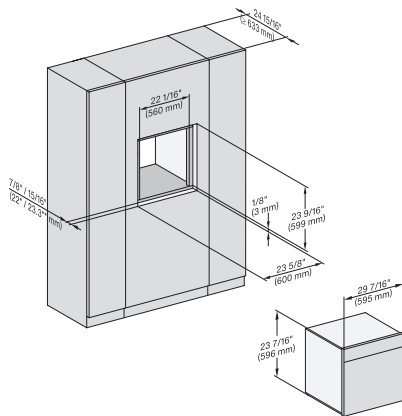

DGC7x8x, H7x6xBP, Einbau, 30 Zoll, Flush inset, breite Font, 650S

7/8" – 22" mm – Glass, 15/16" – 23.3** mm – Stainless steel