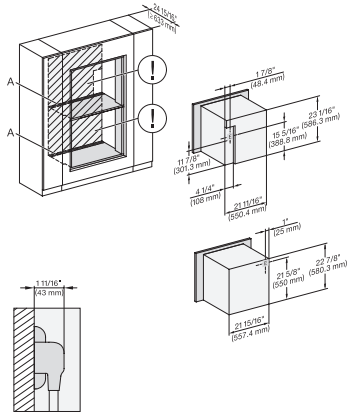

7/8" – 22" mm – Glass, 15/16" – 23.3\*\* mm – Stainless steel

DGC786x(+EBA7848), H7x40BM(+EBA7848), Installation, 30 Zoll, Flush inset, combi, XXL, 450S

A – Cut-out (4" x 28" / 100 mm x 720 mm) in the bottom of the cabinet for power cord and ventilation. – Electrical and water supplies are recommended to be placed in adjacent cabinetry. Additional cabinet depth is required when placing the electrical and water supplies behind the appliance. E = Electric connection

DGC786x+EBA7868, H7x6xBP(+EBA7848), Installation, 30 Zoll, Flush inset, combi, XXL, 650S

A – Cut-out (4" x 28" / 100 mm x 720 mm) in the bottom of the cabinet for power cord and ventilation. – Electrical and water supplies are recommended to be placed in adjacent cabinetry. Additional cabinet depth is required when placing the electrical and water supplies behind the appliance. E = Electric connection

DGC786x+EBA7868, H7x40BM(+EBA7848), Installation, 30 Zoll, Flush inset, combi, wide front, XXL, 450S

A – Cut-out (4" x 28" / 100 mm x 720 mm) in the bottom of the cabinet for power cord and ventilation. – Electrical and water supplies are recommended to be placed in adjacent cabinetry. Additional cabinet depth is required when placing the electrical and water supplies behind the appliance. E = Electric connection

## DGC 7865 AM 24" Combi-Steam Oven XXL with DirectWater plus

DGC786x(+EBA7848), H7x6xBP(+EBA7848), Installation, 30 Zoll, Flush inset, combi, wide front, 650S, XXL

A – Cut-out (4" x 28" / 100 mm x 720 mm) in the bottom of the cabinet for power cord and ventilation. – Electrical and water supplies are recommended to be placed in adjacent cabinetry. Additional cabinet depth is required when placing the electrical and water supplies behind the appliance. E = Electric connection