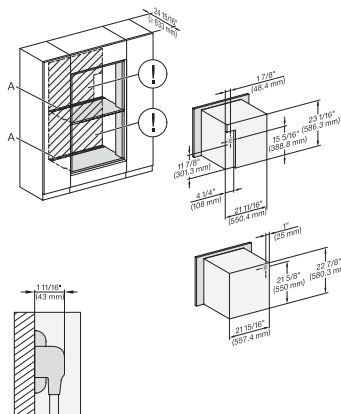

DGX7xxx(+EBA7848), Installation, 30 Zoll, Flush inset, wide front, XXL

A – Cut-out (4" x 28" / 100 mm x 720 mm) in the bottom of the cabinet for power cord and ventilation. – Electrical and water supplies are recommended to be placed in adjacent cabinetry. Additional cabinet depth is required when placing the electrical and water supplies behind the appliance. E = Electric connection

DGC786x, H7x6xBP, Einbau, 30 Zoll, Flush inset, combi, XXL 650S

7/8" – 22" mm – Glass, 15/16" – 23.3\*\* mm – Stainless steel

DGC786x, H7x6xBP, Einbau, 30 Zoll, Flush inset, combi, wide front, XXL, 650S

7/8" – 22" mm – Glass, 15/16" – 23.3\*\* mm – Stainless steel

DGC786x(+EBA7848), H7x40BM(+EBA7848), Installation, 30 Zoll, Flush inset, combi, XXL, 450S

A – Cut-out (4" x 28" / 100 mm x 720 mm) in the bottom of the cabinet for power cord and ventilation. – Electrical and water supplies are recommended to be placed in adjacent cabinetry. Additional cabinet depth is required when placing the electrical and water supplies behind the appliance. E = Electric connection

DGC786x+EBA7868, H7x6xBP(+EBA7848), Installation, 30 Zoll, Flush inset, combi, XXL, 650S

A – Cut-out (4" x 28" / 100 mm x 720 mm) in the bottom of the cabinet for power cord and ventilation. – Electrical and water supplies are recommended to be placed in adjacent cabinetry. Additional cabinet depth is required when placing the electrical and water supplies behind the appliance. E = Electric connection