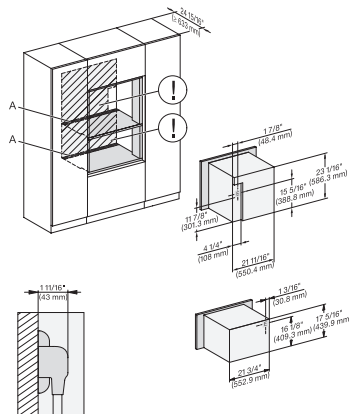

DGC786x(+EBA7848), H7x40BM(+EBA7848), Installation, 30 Zoll, Flush inset, combi, XXL, 450S

A – Cut-out (4" x 28" / 100 mm x 720 mm) in the bottom of the cabinet for power cord and ventilation. – Electrical and water supplies are recommended to be placed in adjacent cabinetry. Additional cabinet depth is required when placing the electrical and water supplies behind the appliance. E = Electric connection