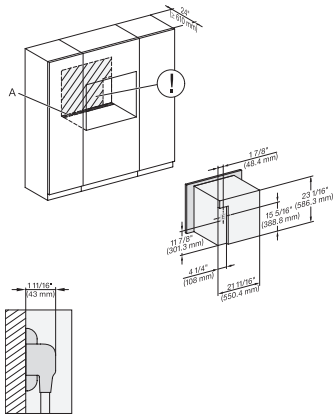

DGC 7865 AM 24" Combi-Steam Oven XXL with DirectWater plus

DGC786x(+EBA6808), DGC7x8x, Installation, 30 Zoll, Proud, XXL,

A – Cut-out (4" x 28" / 100 mm x 720 mm) in the bottom of the cabinet for power cord and ventilation. – Electrical and water supplies are recommended to be placed in adjacent cabinetry. Additional cabinet depth is required when placing the electrical and water supplies behind the appliance. E = Electric connection