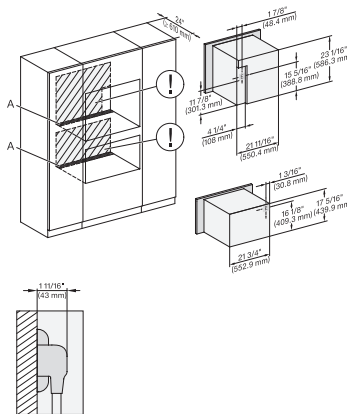

DGC786x(+EBA7848), H7x40BM(+EBA7848), Installation, 30 Zoll, Proud, combi, XXL, 450S

A – Cut-out (4" x 28" / 100 mm x 720 mm) in the bottom of the cabinet for power cord and ventilation. – Electrical and water supplies are recommended to be placed in adjacent cabinetry. Additional cabinet depth is required when placing the electrical and water supplies behind the appliance. E = Electric connection