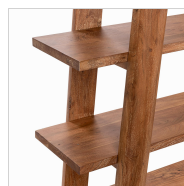

SKU: 52005588

POMONA BOOKSHELF – GOLDEN WHEAT

DETAILS

Materials: Acacia Wood

Individual Product Dimensions: 68.00W x 19.00D x 75.00H

SHIPPING

Total Boxes: 2

Product Cubic Feet: 22.8