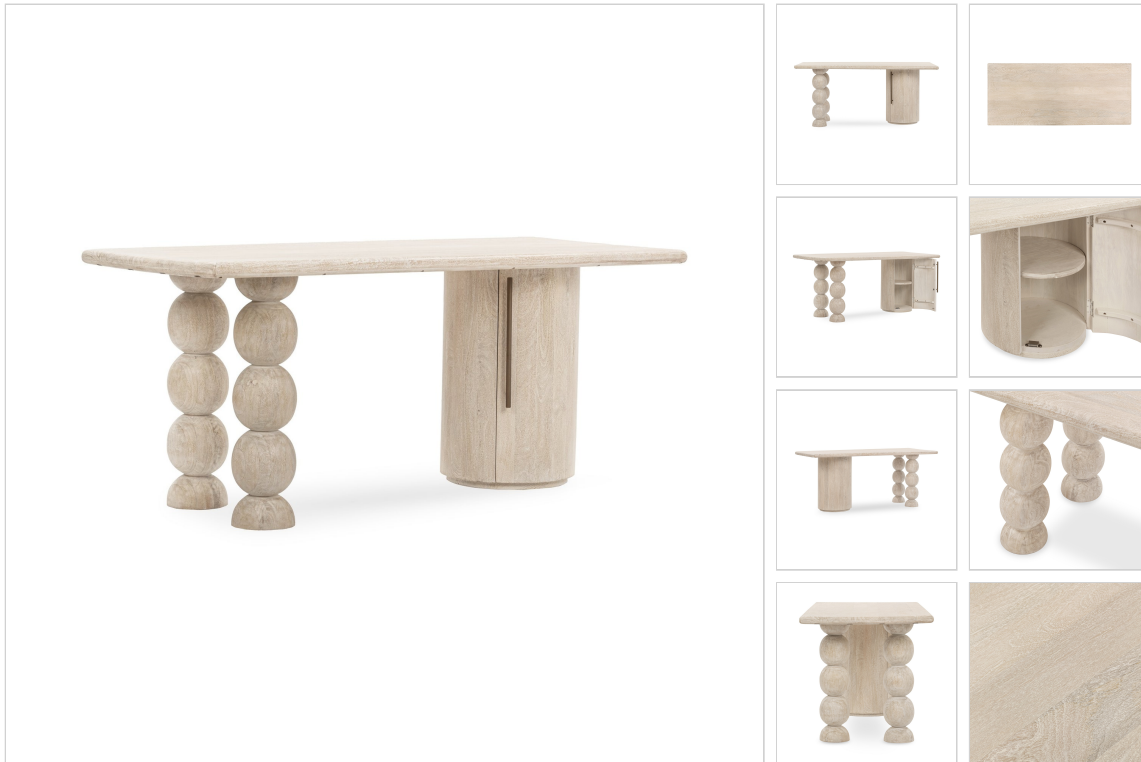

SKU: 51012087

## ADIR DESK - CREAM

### DETAILS

Materials: Mango Wood

Individual Product Dimensions: 70.00W x 30.00D x 30.50H