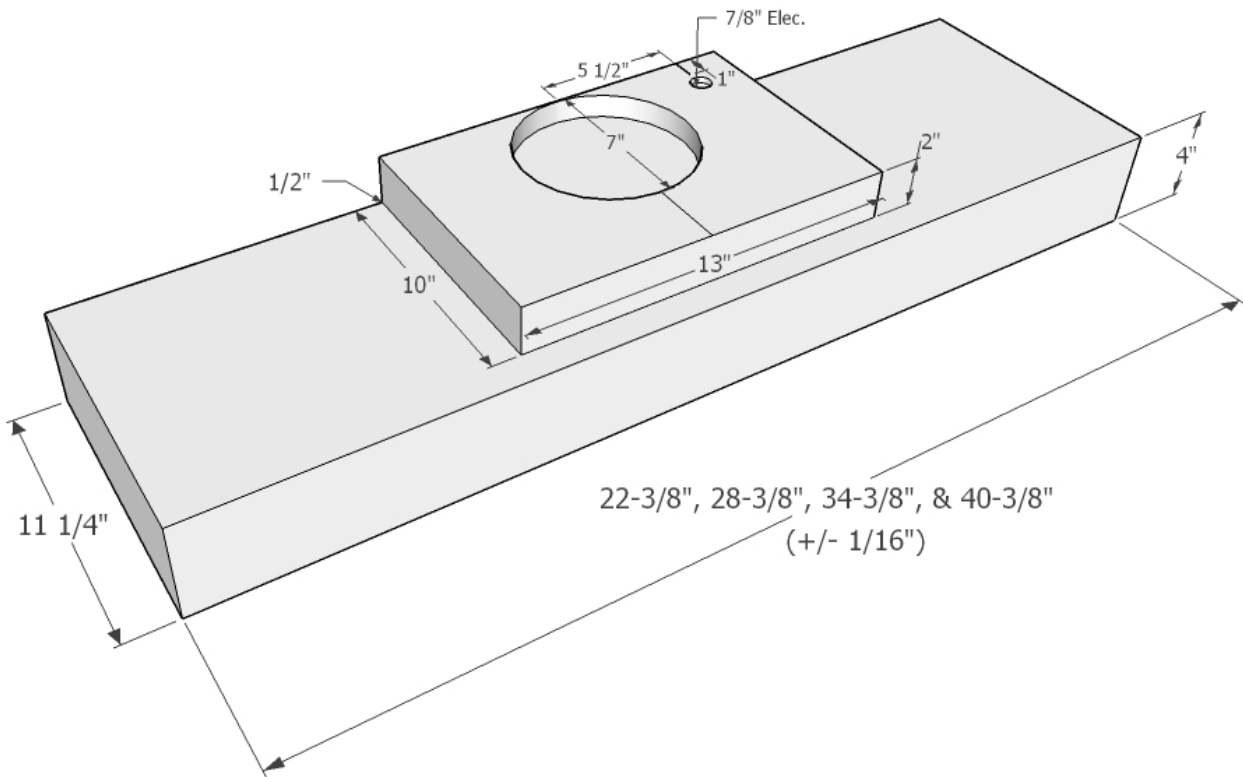

12" Depth, 6" High	MODEL
<ul style="list-style-type: none"> <li>◆ 430± CFM @ 2.5 to 7.6 Sones</li> <li>◆ 7" Round Duct</li> </ul>	C2024SD4-12-SS C2030SD4-12-SS C2036SD4-12-SS C2042SD4-12-SS

FEATURES:

- ◆ Variable Controls.
- ◆ Center Panel Lighting: LED bulbs Included.
- ◆ Filters: Aluminum Mesh
- ◆ Electrical: 115 AC, 60 Hz, 9 Amps. For proper installation, unit must be hard wired. Suggested use with 15 Amp Circuit.
- ◆ Suggested Distance Code: 30" above cooking surface.

OPTIONS:

- ◆ Flange for the perfect fit.
- ◆ Remote Wiring.

NO Performance Warranty over BBQ Grill/Griddle.

SEVEN YEAR, IN HOME, LIMITED WARRANTY, THE BEST IN THE INDUSTRY!

All dimensions are (+/-) 1/16" and are subject to change. Drawings are not to scale.