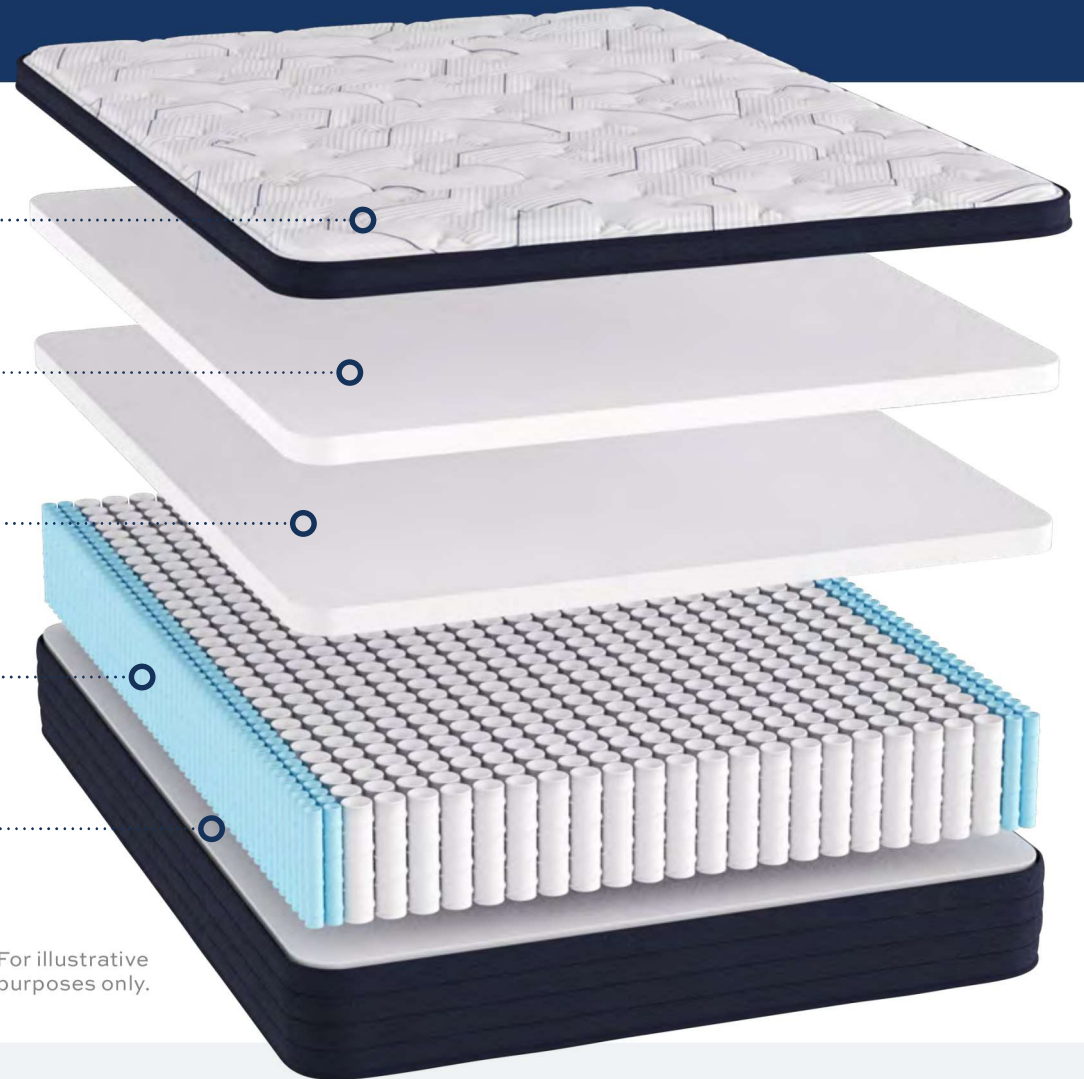

Colten

EURO TOP

Premium Knit Cover

Sleep well on this high-quality, elegantly designed, knitted fabric cover.

HD Quilt Foam

Additional high-density foam quilted into the cover for an exceptional sleep surface.

2" HD Comfort Foam

Our high-density foams use our Comfort-lock® process to provide longer lasting comfort.

8" 800 Series with PowerEdge®

Provides responsive support with reduced motion transfer and enhanced edge support.

HD Base Support Foam

The shock absorbing high-density base foam reduces motion transfer and provides long-lasting support.

For illustrative purposes only.

Overall Height:

12 1/2"

Plus or Minus 1/2"

Comfort Level: