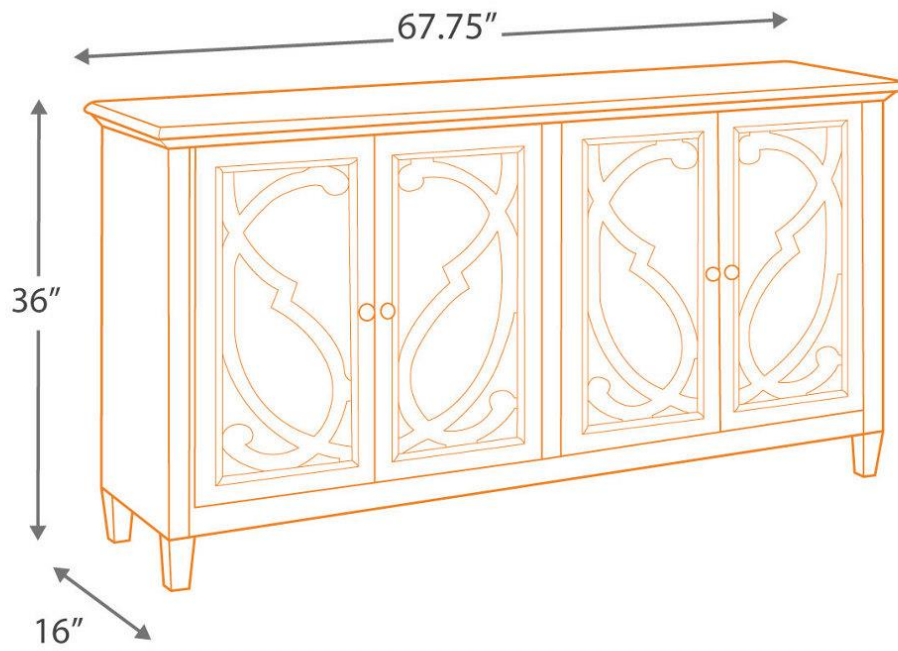

Height: 36" Width: 67.75" Depth: 16" Weight: 150lbs

© Copyright Ashley Furniture Industries