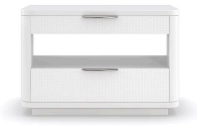

In Touch

Caracole

Rounded edges soften this clean-lined bedside table, quietly captivating in a Cloud White finish. Carved drawer fronts add tactile appeal with a woven mini-tile motif, accentuated by finger-cup pulls in Satin Nickel. Features two drawers and open center storage with a built-in light. A USB port and cutouts in the back let you charge devices and keep cords out of sight.

SKU: CLA-421-062

Dimensions in Inches: 36.0W × 18.0D × 24.0H

Dimensions in CM: 91.44W × 45.72D × 60.96H

Features:

- Case in Cloud White.
- Center open storage area with light.
- Two drawers with fronts in woven resin motif pattern. Top drawer with soft close side guides and bottom drawer with soft close undermount guides.
- Drawer interior in Cloud White.
- USB port in back and wire management holes in back.