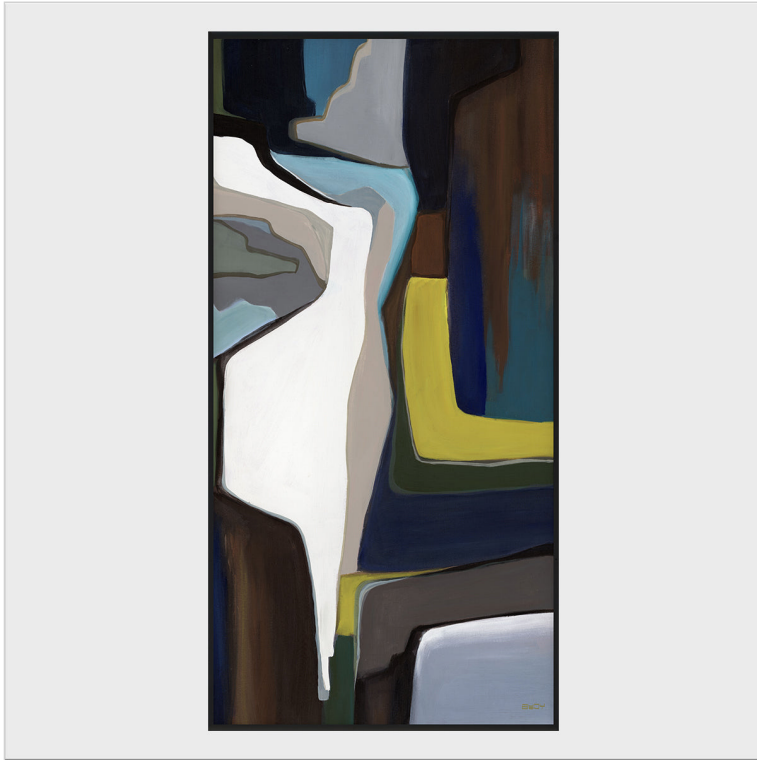

SKU: 56007485C

CITRUS PAINTING ART BY BUDDY WHITLOCK

DETAILS

Materials: Canvas, Black Gallery Frame

Individual Product Dimensions: 40.00W x 2.00D x 80.00H

SHIPPING

Total Boxes: 1

Product Cubic Feet: 12.8

Packaged Dimensions: 46.50W x 5.50D x 86.50H

Arrives Assembled