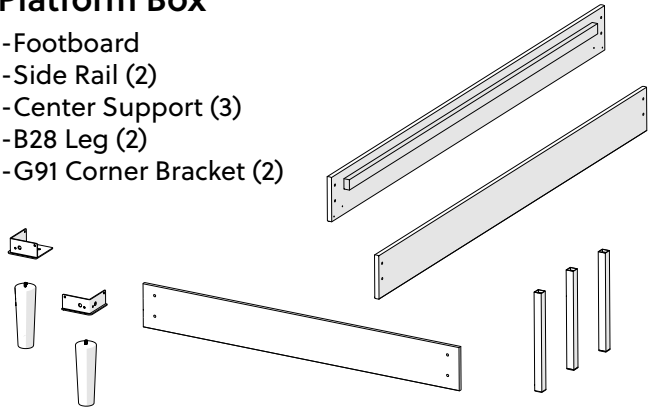

Platform Box

- -Footboard
- -Side Rail (2)
- -Center Support (3)
- -B28 Leg (2)
- -G91 Corner Bracket (2)