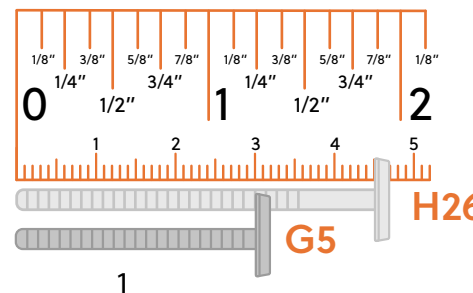

This bag contains small parts that present a choking hazard for children under 3 years of age. These parts are for adult assembly only and should be permanently affixed to the furniture. Any unused parts should be discarded properly.

Esta bolsa contiene piezas pequeñas que presentan un peligro de asfixia, para niños menores de 3 años. Estas piezas son para adultos, montaje solamente y debe fijarse permanentemente a la muebles. Las piezas no utilizadas deben desecharse correctamente.

Ce sac contient de petites pièces qui présentent un risque d'étouffement pour les enfants de moins de 3 ans. Ces pièces sont pour adultes montage uniquement et doit être fixé de façon permanente au meubles. Toutes les pièces inutilisées doivent être jetées correctement.

Deze tas bevat kleine onderdelen die verstikkingsgevaar opleveren voor kinderen onder de 3 jaar. Deze onderdelen zijn voor volwassen montage alleen en moet permanent worden bevestigd aan de meubilair. Alle ongebruikte onderdelen moeten op de juiste manier worden weggegooid.