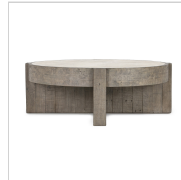

## SONOMA ROUND COFFEE TABLE - ANTIQUE WHITE/DISTRESSED GR

### DETAILS

Materials: Laminate, Reclaimed Pine

Individual Product Dimensions: 52.00W x 52.00D x 18.00H