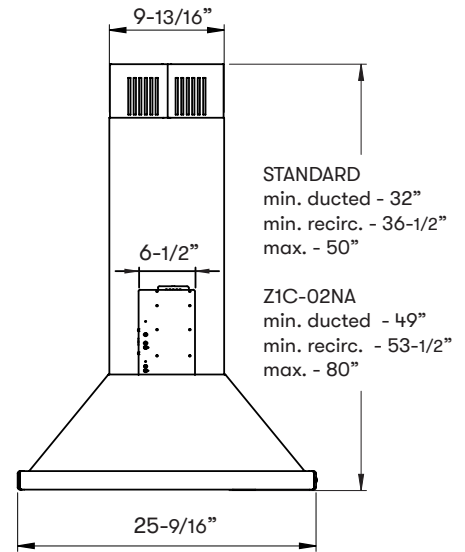

Min. - Max. CFM	INTERNAL BLOWER STANDARD	INTERNAL BLOWER with ACT™ AIRFLOW CONTROL TECHNOLOGY™*		
	200 - 700	200 - 590	200 - 390	200 - 290
Min. - Max. Sones	0.8 - 6	*AIRFLOW CONTROL TECHNOLOGY™ (ACT™) is an exclusive feature built into specific Zephyr hoods which can limit the maximum blower CFM to meet local code requirements.		

ACT™ **POWERWAVE™**

SIDE