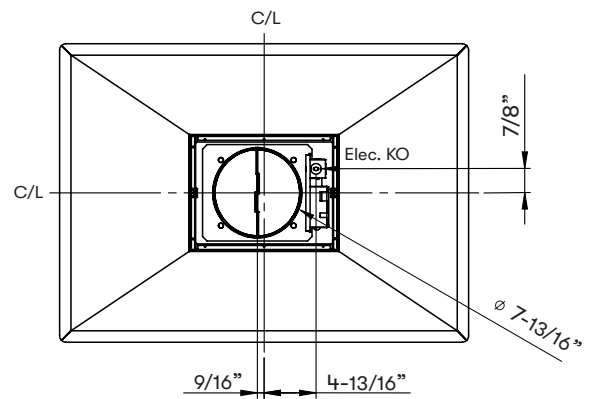

Min. - Max. CFM	INTERNAL BLOWER STANDARD	INTERNAL BLOWER with ACT™ AIRFLOW CONTROL TECHNOLOGY™*		
	200 - 700	200 - 590	200 - 390	200 - 290
Min. - Max. Sones	0.8 - 6	*AIRFLOW CONTROL TECHNOLOGY™ (ACT™) is an exclusive feature built into specific Zephyr hoods which can limit the maximum blower CFM to meet local code requirements.		

ACT™ **POWERWAVE™**

TOP