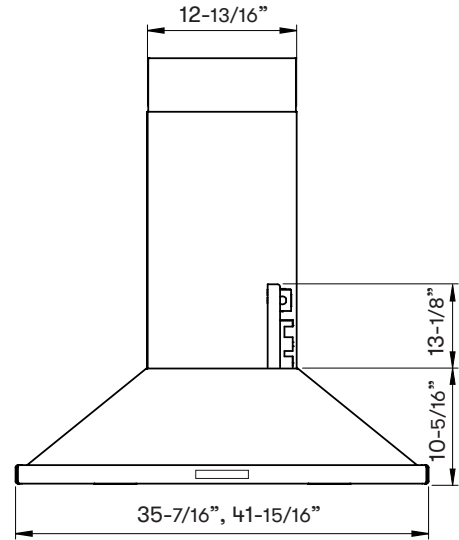

Min. - Max. CFM	INTERNAL BLOWER STANDARD	INTERNAL BLOWER with ACT™ AIRFLOW CONTROL TECHNOLOGY™*		
	200 - 700	200 - 590	200 - 390	200 - 290
Min. - Max. Sones	0.8 - 6	*AIRFLOW CONTROL TECHNOLOGY™ (ACT™) is an exclusive feature built into specific Zephyr hoods which can limit the maximum blower CFM to meet local code requirements.		

ACT™ **POWERWAVE™**

FRONT