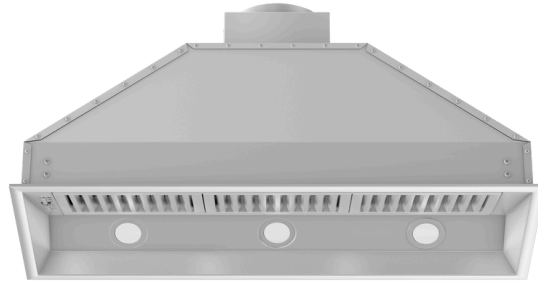

SPECIFICATIONS IN-DEPTH

GENERAL PROPERTIES

SKU	695-40
Finish	Stainless Steel
# of Lights	3
# of Speeds	4
Airflow	280/420/560/700
Duct Size (in.)	8
Max CFM	700
Outdoor Approved	No
Recirculating	No
Remote Blower	No

LIMITED WARRANTY

Warranty	3 year parts, life-time motor warranty

DIMENSIONS

Product Dimensions (in.)	40 in. W x 15 in. D x 14.2 in. H
Chimney Dimensions (in.)	N/A

POWER / RATINGS

Amps	5
Voltage	110

CERTIFICATIONS

	N/A