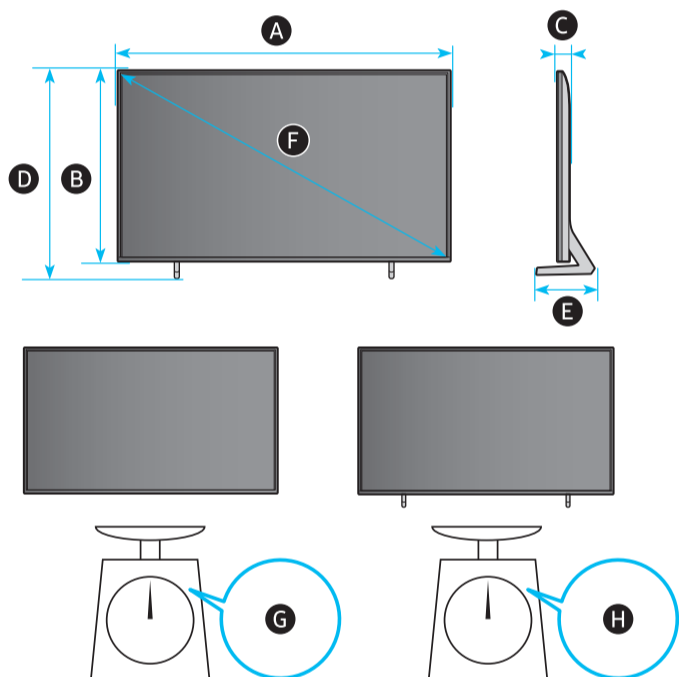

**1** **75"**

**85"**

**2**

**3**

**A** **L**

**R**

**B**

4

5

6

	A	B	C	D	E	F	G	H
75Q8F	66.0 inches (1676.7 mm)	37.8 inches (960.3 mm)	1.0 inches (26.6 mm)	40.1 inches (1017.5 mm)	12.9 inches (327.7 mm)	74.5 inches	64.2 lbs (29.1 kg)	65.5 lbs (29.7 kg)
75QN60F	66.0 inches (1676.7 mm)	37.8 inches (960.3 mm)	1.0 inches (26.6 mm)	40.1 inches (1017.5 mm)	12.9 inches (327.7 mm)	74.5 inches	64.4 lbs (29.2 kg)	65.7 lbs (29.8 kg)
85Q8F	74.8 inches (1900.9 mm)	42.8 inches (1086.1 mm)	1.1 inches (26.9 mm)	45.0 inches (1141.9 mm)	14.4 inches (365.6 mm)	84.5 inches	89.1 lbs (40.4 kg)	91.1 lbs (41.3 kg)
85QN60F	74.8 inches (1900.9 mm)	42.8 inches (1086.1 mm)	1.1 inches (26.9 mm)	45.0 inches (1141.9 mm)	14.4 inches (365.6 mm)	84.5 inches	89.3 lbs (40.5 kg)	91.3 lbs (41.4 kg)

	VESA A x B (mm)	C (mm)	D	E x 4	F (mm)	G (inches)	H (inches)	I (inches)
75Q8F 75QN60F	400 x 400	11-13	C + ★	M8	1.25	10.2	25.1	11.8
85Q8F 85QN60F	600 x 400					14.0	25.6	13.0

★ : Wall-Mount Bracket  
★ : Fixation pour le support mural