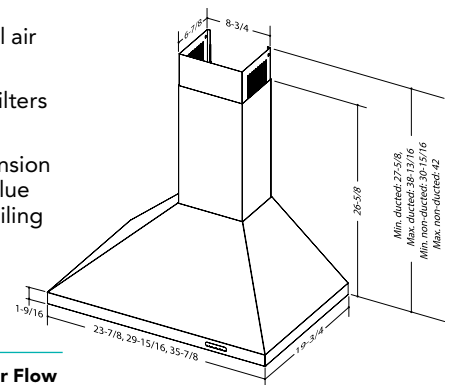

- 
STAINLESS
 EW4824SS
 EW4830SS
 EW4836SS
- 
BLACK STAINLESS
 EW4830BLS
 EW4836BLS
- 
WHITE
 EW4830WH

- Quiet 400 CFM blower operates at a best in class 6.5 sones on high and 1.5 sones at normal speed. HVI certified.
- Bright 2-level LED module (included).
- Tap-touch, three-speed capacitive control features a smooth, easy-to-clean surface.
- Dishwasher-safe deluxe filters feature quick-release latch for easy removal.
- Reduce airflow to 300 CFM with optional air flow reducer—ARP64.
- Optional non-duct recirculation kit and filters available.
- Ducted/non-ducted telescopic flue extension accommodates 8' to 9' ceiling heights. Flue extensions available to accommodate ceiling heights from 9' to 10'.

Install the hood so that the bottom of the unit is 24" to 30" above the cooking surface. Mounting height may be affected by ceiling height.

SPECIFICATIONS

Width	Vertical CFM	Blower	Sones	Volts	Amps	Duct	10' Flue Extension	Non-duct Kit	Non-duct Replacement Filter	Air Flow Reducer
24"	400	Internal	6.5	120	1.53	6" RD	AEEW48SS AEEW48WH AEEW48BLS	ARKEW48	S99010473; 24", 30"	ARP64
30"	180		1.5						S99010474; 36"	
36"										