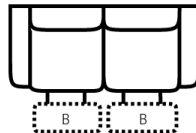

PIECES

Sofa Height: 43" Seat Height: 20" Seat Depth: 21" Arm Height: 26"

SOFAS

51 - Reclining Sofa
L: 91" x D: 42"

52 - Dual Reclining Loveseat
L: 67" x D: 42"

85 - Dual Recl. Cons. Loveseat
L: 81" x D: 42"

2 Power Outlets plus
2 USB outlets available in console.

CHAIRS

53 - Reclining Chair
L: 43" x D: 42"

84 - Rocker Recliner
L: 43" x D: 42"

No Zero Gravity

71 - Armless Recl. Chair
L: 25" x D: 42"

73L - 1 Arm Standard Recliner
L: 34" x D: 42"