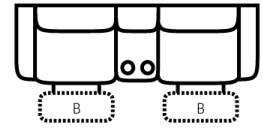

PIECES

Sofa Height: 43" Seat Height: 20" Seat Depth: 21" Arm Height: 26"

SOFAS

51 - Reclining Sofa
L: 91" x D: 42"

52 - Dual Reclining Loveseat
L: 67" x D: 42"

85 - Dual Recl. Cons. Loveseat
L: 81" x D: 42"

2 Power Outlets plus
2 USB outlets available in console.

CHAIRS

53 - Reclining Chair
L: 43" x D: 42"

84 - Rocker Recliner
L: 43" x D: 42"

No Zero Gravity

71 - Armless Recl. Chair
L: 25" x D: 42"

73L - 1 Arm Standard Recliner
L: 34" x D: 42"

80 - Stationary Console
L: 14" x D: 42"

2 Power Outlets plus
2 USB outlets available in
console.

Available Only In B-Featuring Power Adjustable Lumbar Support, Power Headrest & Power Recline

Please see Style 868
for Fabric Options