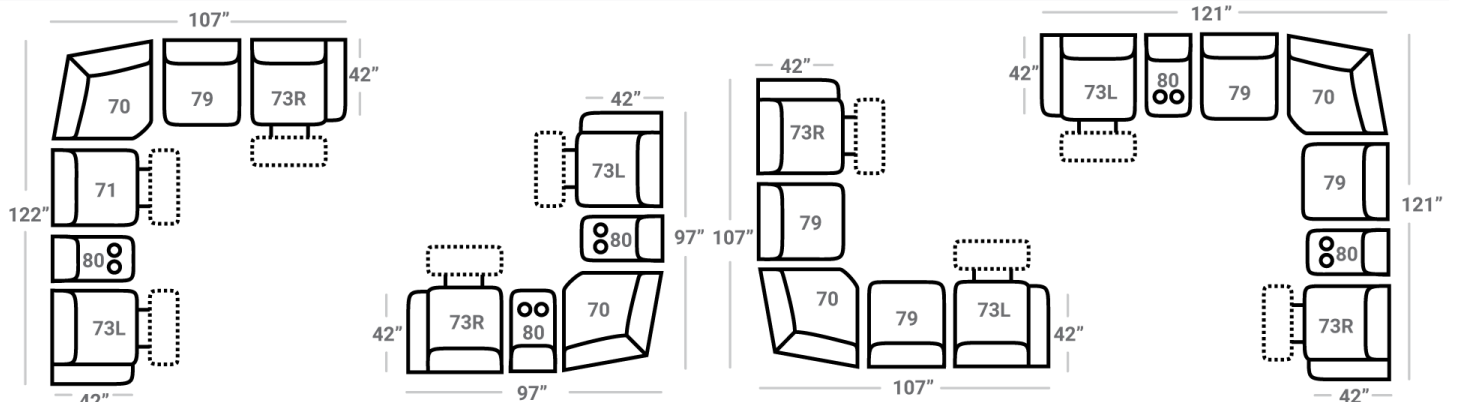

PIECES

Sofa Height: 43" Seat Height: 20" Seat Depth: 21" Arm Height: 26"

SOFAS

51 - Reclining Sofa
L: 91" x D: 42"

52 - Dual Reclining Loveseat
L: 67" x D: 42"

85 - Dual Recl. Cons. Loveseat
L: 81" x D: 42"

73R - 1 Arm Standard Recliner
L: 34" x D: 42"

79 - Armless Std. Stationary Chair
L: 24" x D: 42"

Power Options
are not available on this item

SECTIONALS

70 - Wedge
L: 49" x D: 49"

Power Options
are not available on this item

80 - Stationary Console
L: 14" x D: 42"

2 Power Outlets plus
2 USB outlets available in
console.

Available Only In B-Featuring Power Adjustable Lumbar Support, Power Headrest & Power Recline

Please see Style 868
for Fabric Options

CONFIGURATIONS

Dimensions are approximate and subject to change.

Printed: 6/8/2025