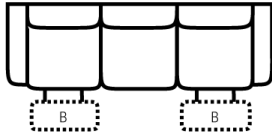

728

www.stantonsofas.com

Body 1: Leather

All Power Items unless specified feature a Zero Gravity reclining mechanism which has been designed to suspend the body in a neutral position while simultaneously elevating the feet so they are in alignment with the heart, creating an almost weightless sensation allowing for deeper relaxation.

PIECES

Sofa Height: 43" Seat Height: 20" Seat Depth: 21" Arm Height: 26"

SOFAS

51 - Reclining Sofa
L: 91" x D: 42"

52 - Dual Reclining Loveseat
L: 67" x D: 42"

85 - Dual Recl. Cons. Loveseat
L: 81" x D: 42"