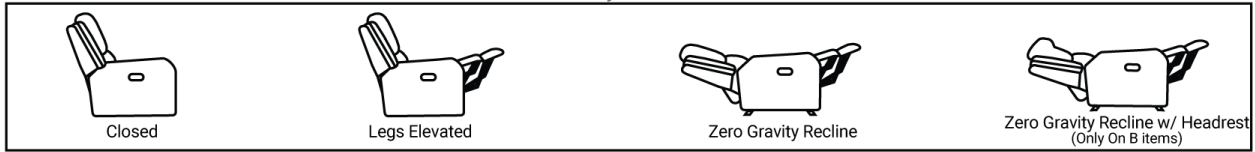

728

www.stantonsofas.com

Body 1: Leather

All Power Items unless specified feature a Zero Gravity reclining mechanism which has been designed to suspend the body in a neutral position while simultaneously elevating the feet so they are in alignment with the heart, creating an almost weightless sensation allowing for deeper relaxation.

PIECES

Sofa Height: 43" Seat Height: 20" Seat Depth: 21" Arm Height: 26"

SOFAS

51 - Reclining Sofa
L: 91" x D: 42"

52 - Dual Reclining Loveseat
L: 67" x D: 42"

85 - Dual Recl. Cons. Loveseat
L: 81" x D: 42"

2 Power Outlets plus
2 USB outlets available in console.

CHAIRS

53 - Reclining Chair
L: 43" x D: 42"

84 - Rocker Recliner
L: 43" x D: 42"

No Zero Gravity

71 - Armless Recl. Chair
L: 25" x D: 42"

73L - 1 Arm Standard Recliner
L: 34" x D: 42"

80 - Stationary Console
L: 14" x D: 42"

2 Power Outlets plus
2 USB outlets available in
console.

Available Only In B-Featuring Power Adjustable Lumbar Support, Power Headrest & Power Recline

Please see Style 868
for Fabric Options