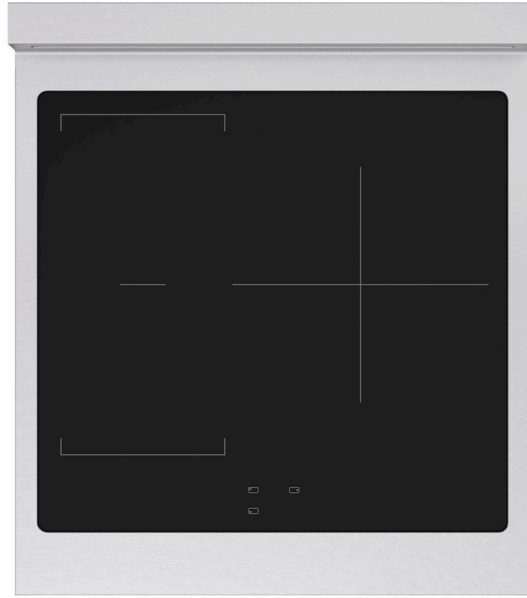

POWER / RATINGS

Amps	50A
Voltage	120/240V

CERTIFICATIONS

ETL Listed

ZLINE Autograph Edition 24 in. 3.2 cu. ft. Paramount Induction Range with 3 Element Cooktop and Electric Convection Oven in Satin Stainless Steel with Polished Gold Accents (SINRSZ-24-G)

ZLINE
ATTAINABLE LUXURY™

SPECIFICATIONS IN-DEPTH

GENERAL PROPERTIES

SKU	SINRSZ-24-G
Finish	Satin Stainless Steel
Control Type	Manual Front Control
Convection	Yes
Fuel Type	Convection Electric Oven- Induction Cooktop
Mount Type	Free Standing
Number of Racks	2
Oven Lighting	Halogen
Self-Clean	No
Timer	No
Total Wattage	7600