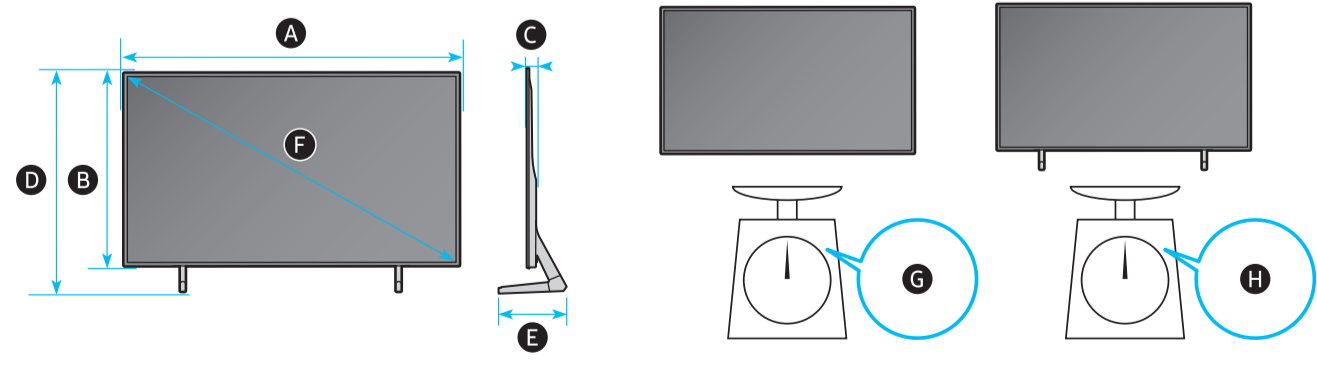

* : 0-9, A-Z

* : 0-9, A-Z

★ : Wall-Mount Bracket

	A	B	C	D	E	F	G	H
7758*H	67.8 inches (1721.4 mm)	39.0 inches (991.4 mm)	1.3 inches (33.9 mm)	41.7 inches (1060.0 mm)	13.0 inches (330.2 mm)	76.6 inches	61.9 lbs (28.1 kg)	63.5 lbs (28.8 kg)
8358*H	72.8 inches (1849.0 mm)	41.7 inches (1059.0 mm)	1.4 inches (34.9 mm)	44.5 inches (1129.5 mm)	13.7 inches (348.7 mm)	82.5 inches	72.5 lbs (32.9 kg)	74.7 lbs (33.9 kg)

	VESA A x B (mm)	C (mm)	D	E x 4	F (mm)	G (inches)	H (inches)	I (inches)
7758*H	400 x 300	19-21	C + ★	M8	1.25	20.7	26.0	6.5
8358*H	400 x 300	19-21	C + ★	M8	1.25	21.3	28.5	8.6