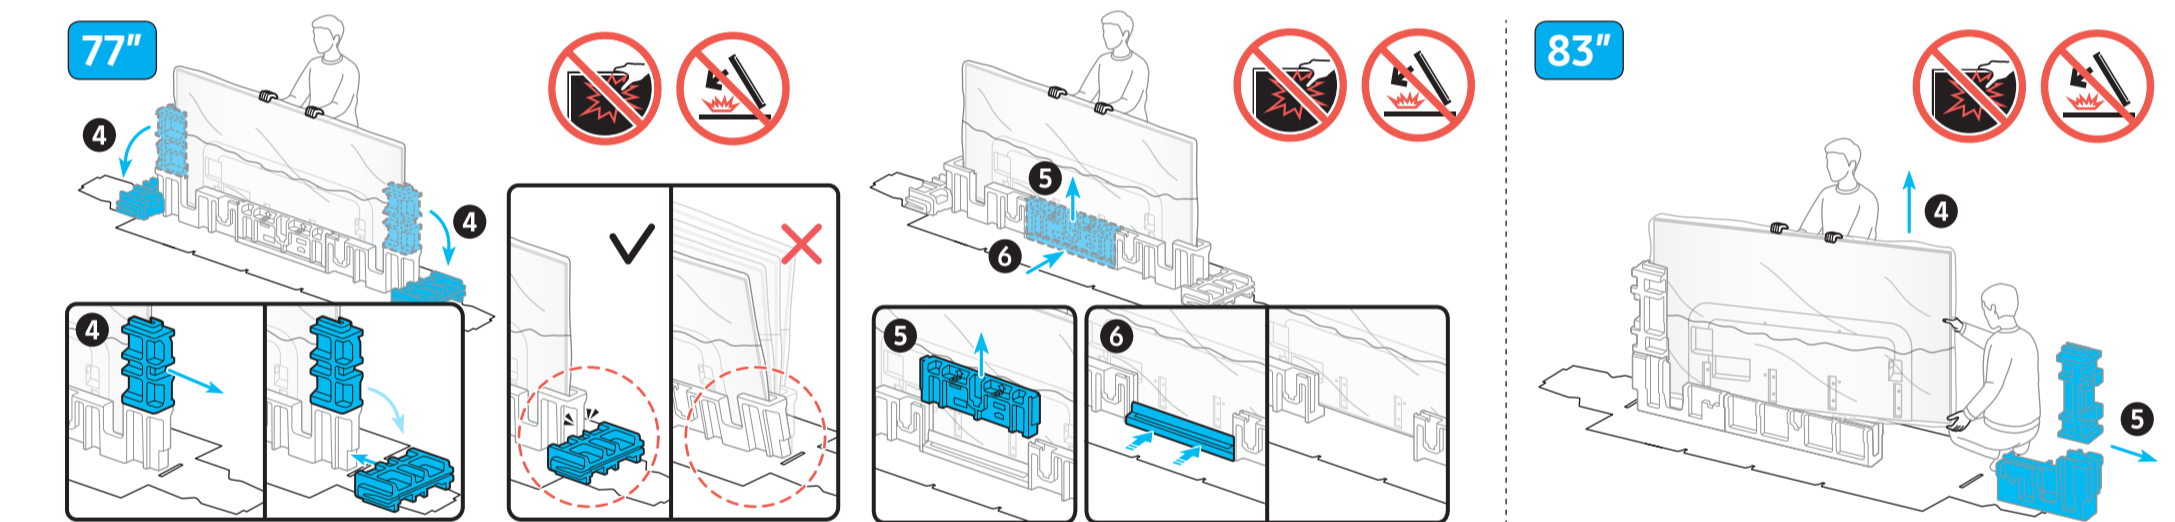

SAMSUNG

Unpacking and Installation Guide

USB	USB ↔	OPTICAL	
ARC	HDMI (eARC)	LAN	
	HDMI	ANT	

Scan this QR code with your smart phone to see helpful videos.

3

a

83"

R

	VESA A x B (mm)	C (mm)	D	E x 4	F (mm)	G (inches)	H (inches)	I (inches)
7758*H	400 x 300	19-21	C + ★	M8	1.25	20.7	26.0	6.5
8358*H	400 x 300	19-21	C + ★	M8	1.25	21.3	28.5	8.6