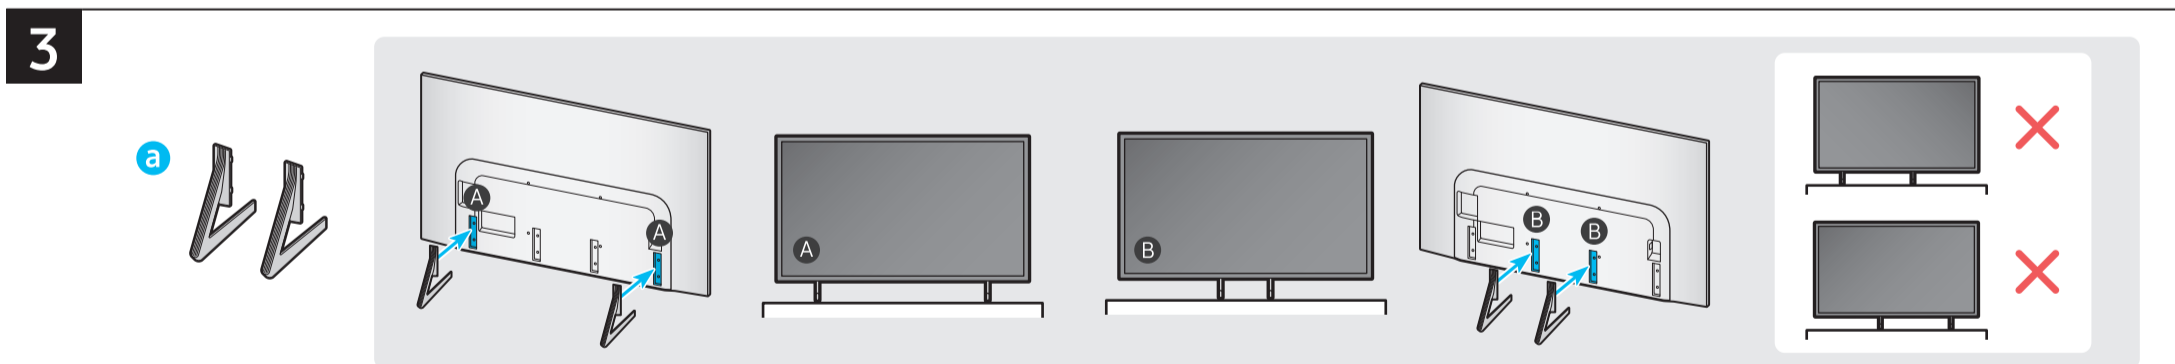

SAMSUNG

Unpacking and Installation Guide

USB	USB ↔	OPTICAL	
ARC	HDMI (eARC)	LAN	
	HDMI	ANT	

Scan this QR code with your smart phone to see helpful videos.

3

a

83"

R

L

4

5

83"

6

7

b

* : 0-9, A-Z

	VESA A x B (mm)	C (mm)	D	E x 4	F (mm)	G (inches)	H (inches)	I (inches)
7758*H	400 x 300	19-21	C + ★	M8	1.25	20.7	26.0	6.5
8358*H	400 x 300	19-21	C + ★	M8	1.25	21.3	28.5	8.6