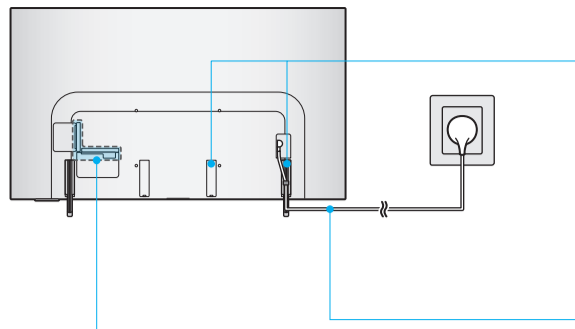

SAMSUNG

Unpacking and Installation Guide

USB	USB ↔	OPTICAL	
ARC	HDMI (eARC)	LAN	
	HDMI	ANT	

Scan this QR code with your smart phone to see helpful videos.

3

a

83"

R

L

4

5

83"

6

7

b

* : 0-9, A-Z

* : 0-9, A-Z

★ : Wall-Mount Bracket

	A	B	C	D	E	F	G	H
7758*H	67.8 inches (1721.4 mm)	39.0 inches (991.4 mm)	1.3 inches (33.9 mm)	41.7 inches (1060.0 mm)	13.0 inches (330.2 mm)	76.6 inches	61.9 lbs (28.1 kg)	63.5 lbs (28.8 kg)
8358*H	72.8 inches (1849.0 mm)	41.7 inches (1059.0 mm)	1.4 inches (34.9 mm)	44.5 inches (1129.5 mm)	13.7 inches (348.7 mm)	82.5 inches	72.5 lbs (32.9 kg)	74.7 lbs (33.9 kg)

	VESA A x B (mm)	C (mm)	D	E x 4	F (mm)	G (inches)	H (inches)	I (inches)
7758*H	400 x 300	19-21	C + ★	M8	1.25	20.7	26.0	6.5
8358*H	400 x 300	19-21	C + ★	M8	1.25	21.3	28.5	8.6