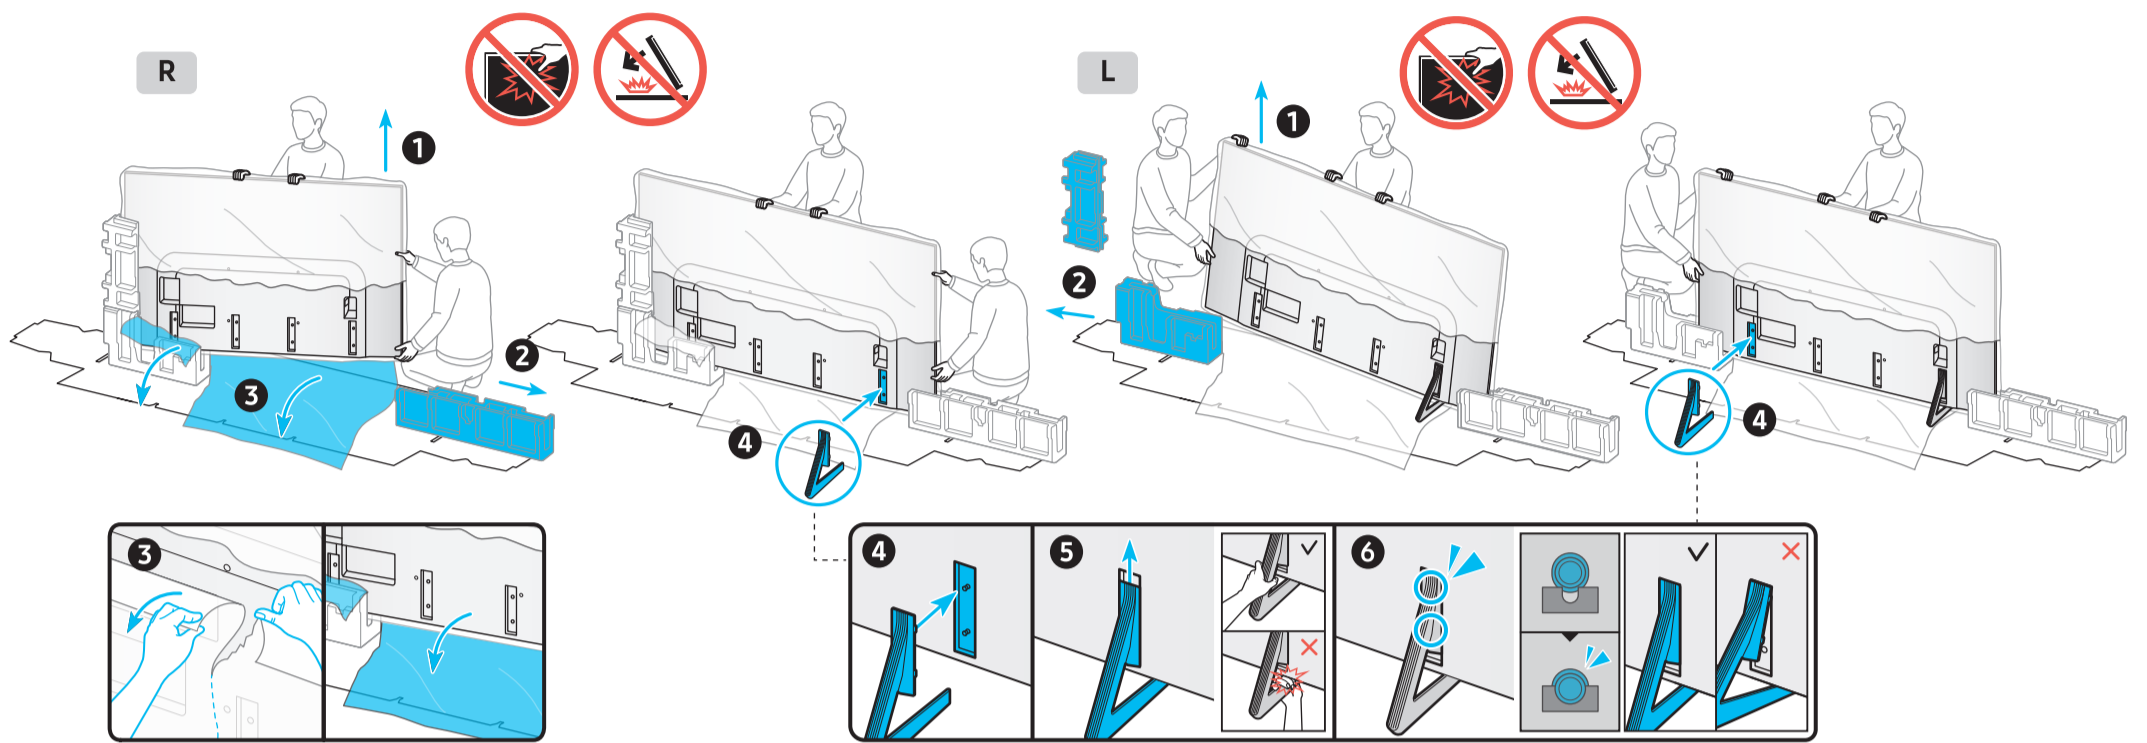

3

a

83"

R

L

4

5

83"

6

7

b

* : 0-9, A-Z

* : 0-9, A-Z

★ : Wall-Mount Bracket

	A	B	C	D	E	F	G	H
7758*H	67.8 inches (1721.4 mm)	39.0 inches (991.4 mm)	1.3 inches (33.9 mm)	41.7 inches (1060.0 mm)	13.0 inches (330.2 mm)	76.6 inches	61.9 lbs (28.1 kg)	63.5 lbs (28.8 kg)
8358*H	72.8 inches (1849.0 mm)	41.7 inches (1059.0 mm)	1.4 inches (34.9 mm)	44.5 inches (1129.5 mm)	13.7 inches (348.7 mm)	82.5 inches	72.5 lbs (32.9 kg)	74.7 lbs (33.9 kg)

	VESA A x B (mm)	C (mm)	D	E x 4	F (mm)	G (inches)	H (inches)	I (inches)
7758*H	400 x 300	19-21	C + ★	M8	1.25	20.7	26.0	6.5
8358*H	400 x 300	19-21	C + ★	M8	1.25	21.3	28.5	8.6