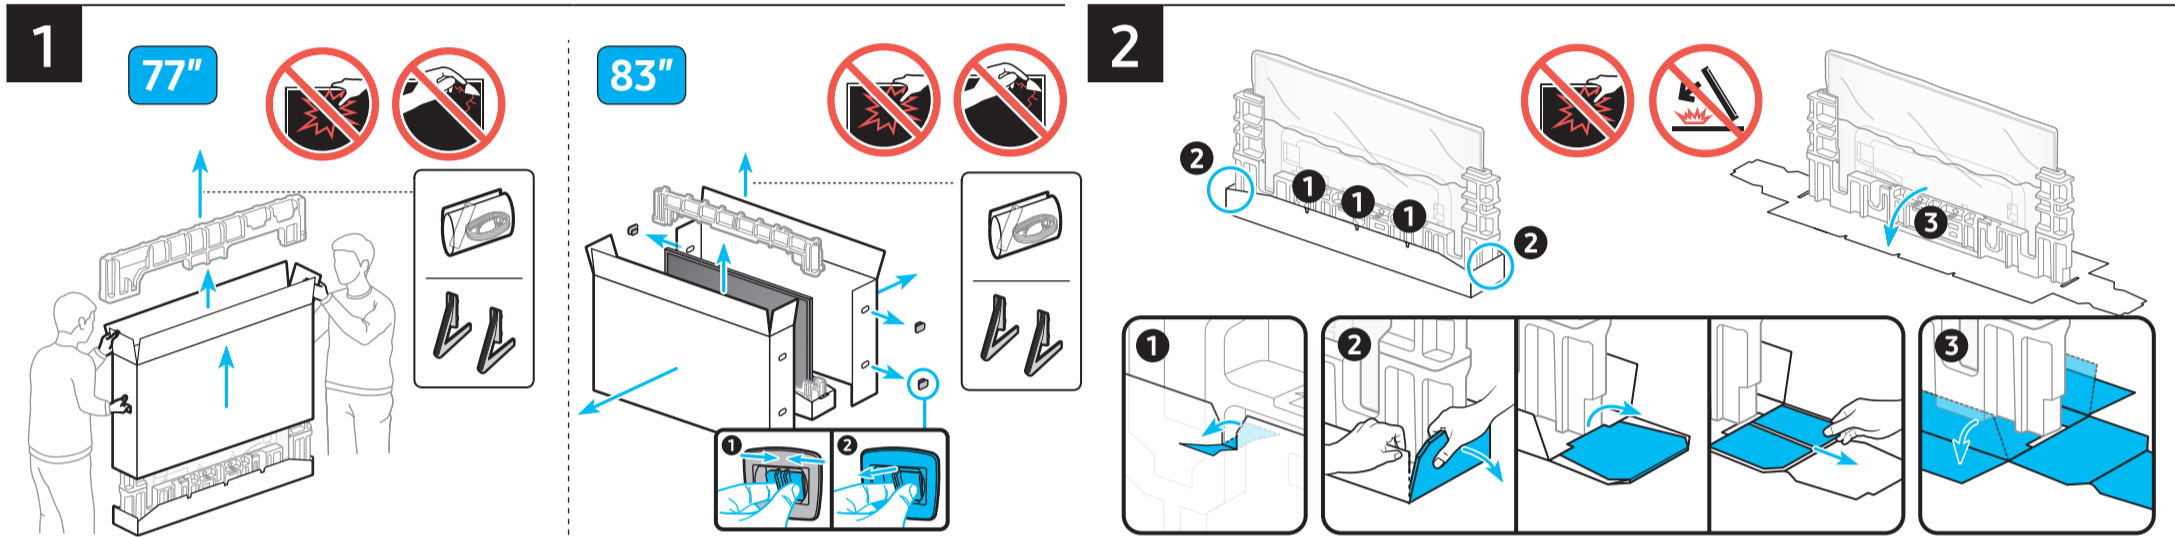

SAMSUNG

Unpacking and Installation Guide

USB	USB ↔	OPTICAL	
ARC	HDMI (eARC)	LAN	
	HDMI	ANT	

Scan this QR code with your smart phone to see helpful videos.

3

a

83"

R

	VESA A x B (mm)	C (mm)	D	E x 4	F (mm)	G (inches)	H (inches)	I (inches)
7758*H	400 x 300	19-21	C + ★	M8	1.25	20.7	26.0	6.5
8358*H	400 x 300	19-21	C + ★	M8	1.25	21.3	28.5	8.6