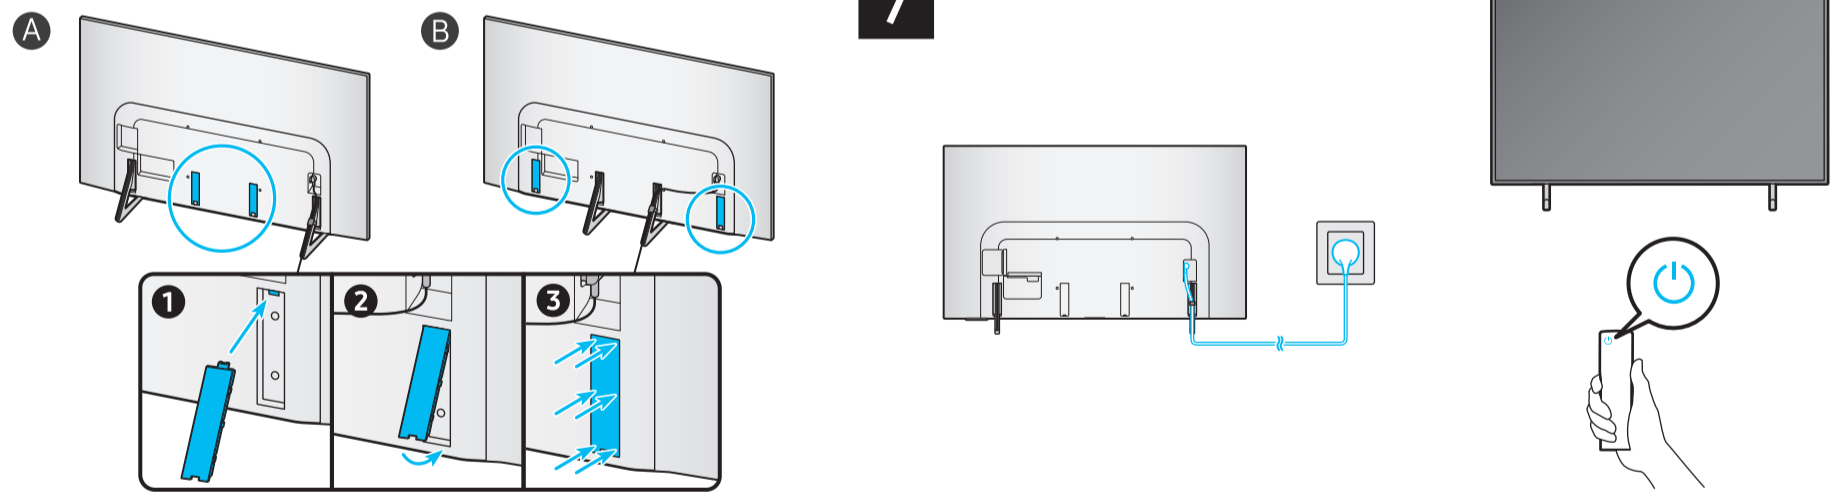

* : 0-9, A-Z

* : 0-9, A-Z

★ : Wall-Mount Bracket

	A	B	C	D	E	F	G	H
7758*H	67.8 inches (1721.4 mm)	39.0 inches (991.4 mm)	1.3 inches (33.9 mm)	41.7 inches (1060.0 mm)	13.0 inches (330.2 mm)	76.6 inches	61.9 lbs (28.1 kg)	63.5 lbs (28.8 kg)
8358*H	72.8 inches (1849.0 mm)	41.7 inches (1059.0 mm)	1.4 inches (34.9 mm)	44.5 inches (1129.5 mm)	13.7 inches (348.7 mm)	82.5 inches	72.5 lbs (32.9 kg)	74.7 lbs (33.9 kg)

	VESA A x B (mm)	C (mm)	D	E x 4	F (mm)	G (inches)	H (inches)	I (inches)
7758*H	400 x 300	19-21	C + ★	M8	1.25	20.7	26.0	6.5
8358*H	400 x 300	19-21	C + ★	M8	1.25	21.3	28.5	8.6