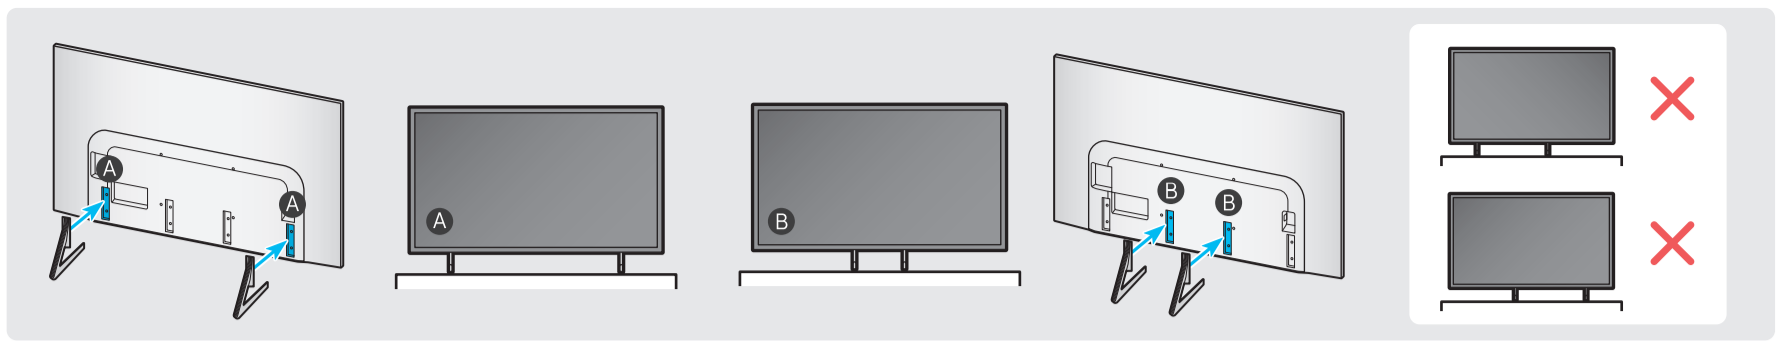

SAMSUNG

Unpacking and Installation Guide

USB	USB ↔	OPTICAL	
ARC	HDMI (eARC)	LAN	
	HDMI	ANT	

Scan this QR code with your smart phone to see helpful videos.

3

a

83"

R

	VESA A x B (mm)	C (mm)	D	E x 4	F (mm)	G (inches)	H (inches)	I (inches)
7758*H	400 x 300	19-21	C + ★	M8	1.25	20.7	26.0	6.5
8358*H	400 x 300	19-21	C + ★	M8	1.25	21.3	28.5	8.6