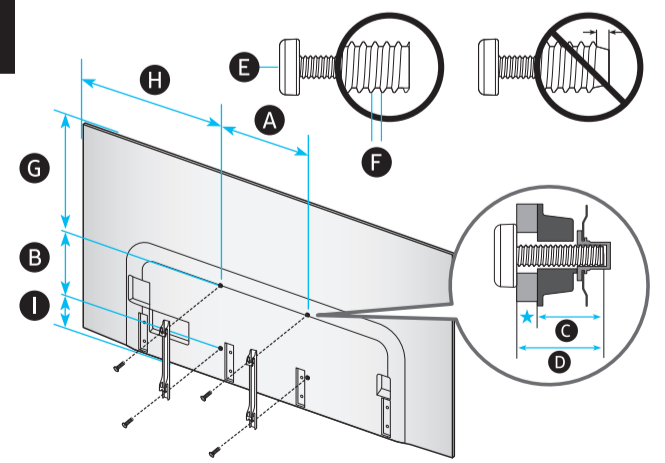

L

4

5

83"

6

7

b

* : 0-9, A-Z

* : 0-9, A-Z

★ : Wall-Mount Bracket

	A	B	C	D	E	F	G	H
7758*H	67.8 inches (1721.4 mm)	39.0 inches (991.4 mm)	1.3 inches (33.9 mm)	41.7 inches (1060.0 mm)	13.0 inches (330.2 mm)	76.6 inches	61.9 lbs (28.1 kg)	63.5 lbs (28.8 kg)
8358*H	72.8 inches (1849.0 mm)	41.7 inches (1059.0 mm)	1.4 inches (34.9 mm)	44.5 inches (1129.5 mm)	13.7 inches (348.7 mm)	82.5 inches	72.5 lbs (32.9 kg)	74.7 lbs (33.9 kg)

	VESA A x B (mm)	C (mm)	D	E x 4	F (mm)	G (inches)	H (inches)	I (inches)
7758*H	400 x 300	19-21	C + ★	M8	1.25	20.7	26.0	6.5
8358*H	400 x 300	19-21	C + ★	M8	1.25	21.3	28.5	8.6