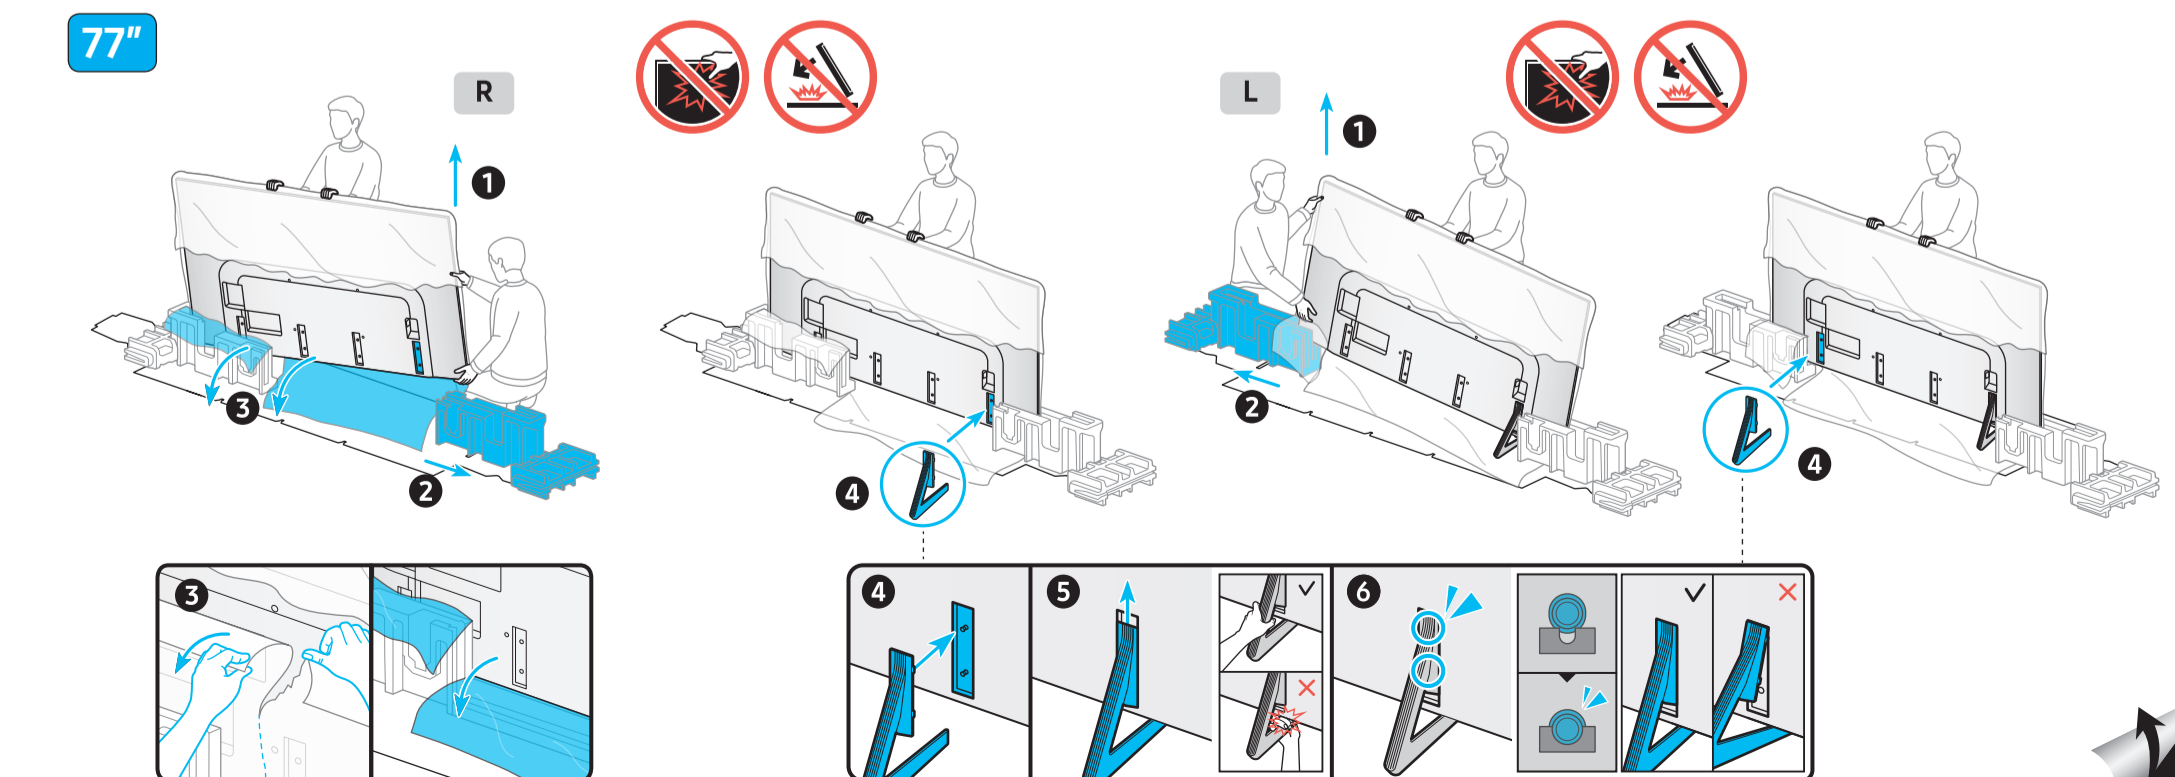

SAMSUNG

Unpacking and Installation Guide

USB	USB ↔	OPTICAL	
ARC	HDMI (eARC)	LAN	
	HDMI	ANT	

Scan this QR code with your smart phone to see helpful videos.

3

a

83"

R

	VESA A x B (mm)	C (mm)	D	E x 4	F (mm)	G (inches)	H (inches)	I (inches)
7758*H	400 x 300	19-21	C + ★	M8	1.25	20.7	26.0	6.5
8358*H	400 x 300	19-21	C + ★	M8	1.25	21.3	28.5	8.6