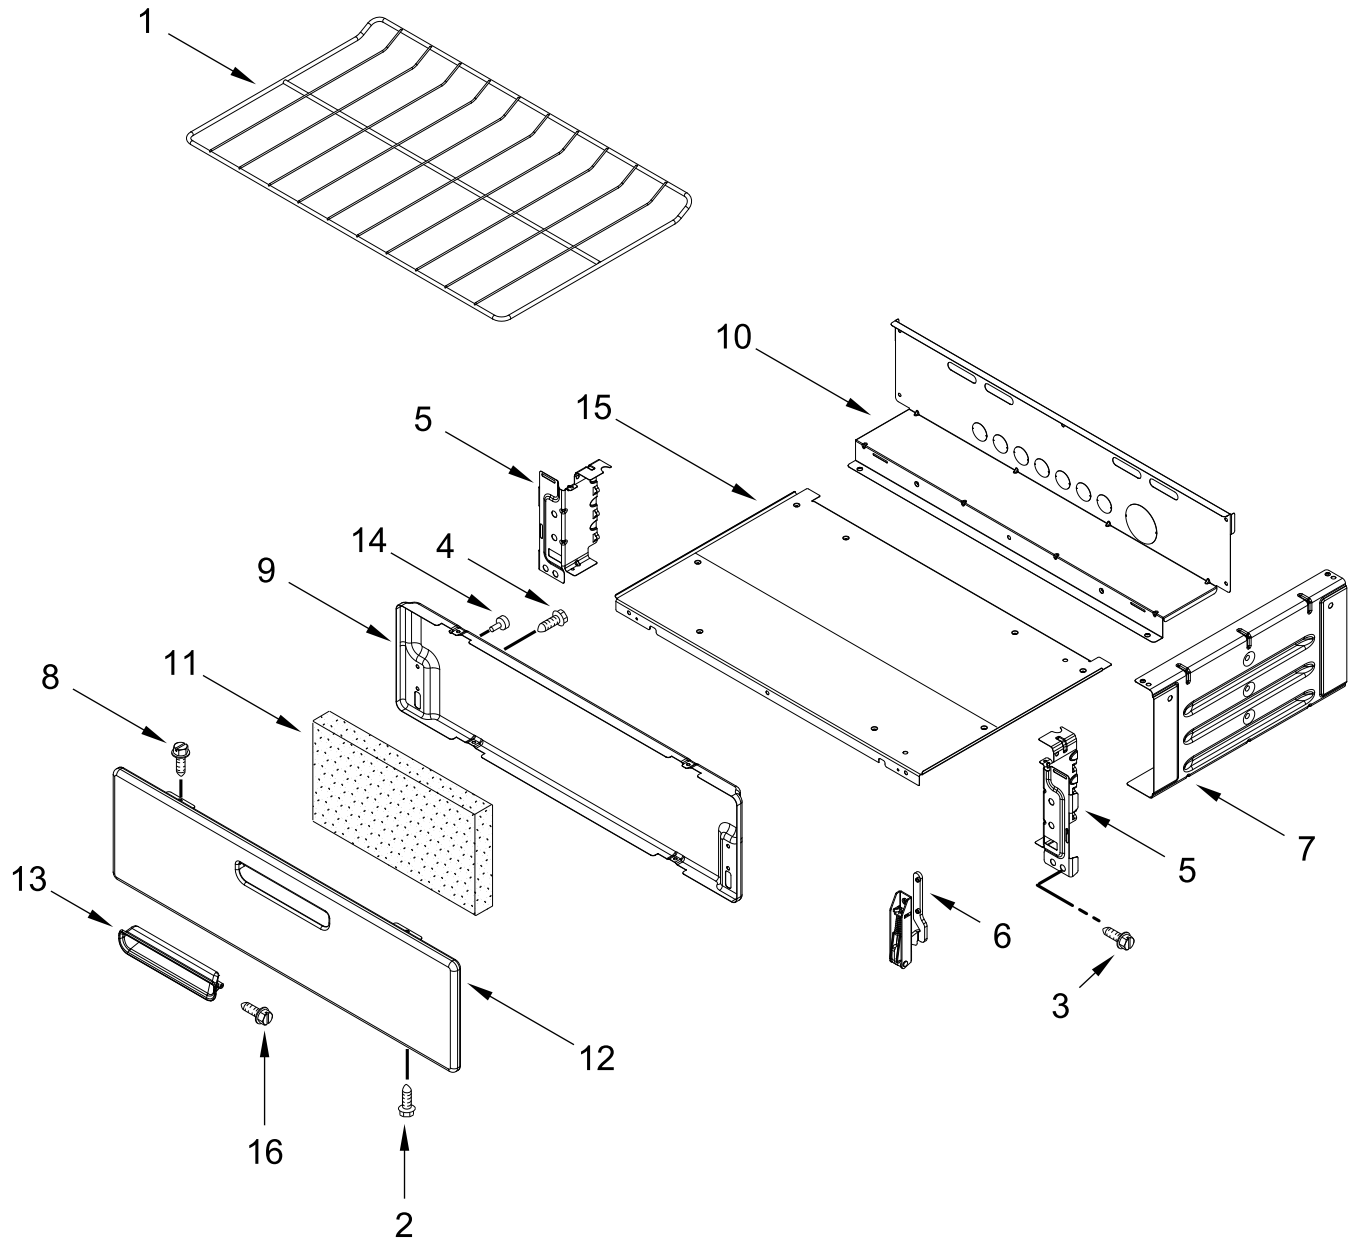

OVEN AND BROILER PARTS

OVEN AND BROILER PARTS

<u>Illus.</u> <u>No.</u>	<u>Part No.</u>	<u>Description</u>	<u>Illus.</u> <u>No.</u>	<u>Part No.</u>	<u>Description</u>	<u>Illus.</u> <u>No.</u>	<u>Part No.</u>	<u>Description</u>
1	W10550642	Rack, Oven	8	98006726	Screw (Black)	13		Handle, Broiler Door
2	W10119413	Screw	9	W10446851	Liner, Broiler Drawer		W10535809	Black
3	98008545	Screw (Black)	10	W10682676	Back Cover, Broiler		W10498563	White
4	W10155121	Screw	11	W10216478	Insulation, Broiler Door	14	98004052	Bumper, Door
5	W10624273	Cover, Broiler Left	12		Panel, Broiler Door	15	W11620318	Baffle, Base
	W10624275	Cover, Broiler Right				16	98004993	Screw
6	W10647966	Hinge		W10874825	Black			
7	W10605426	Panel, Side		W10874828	White