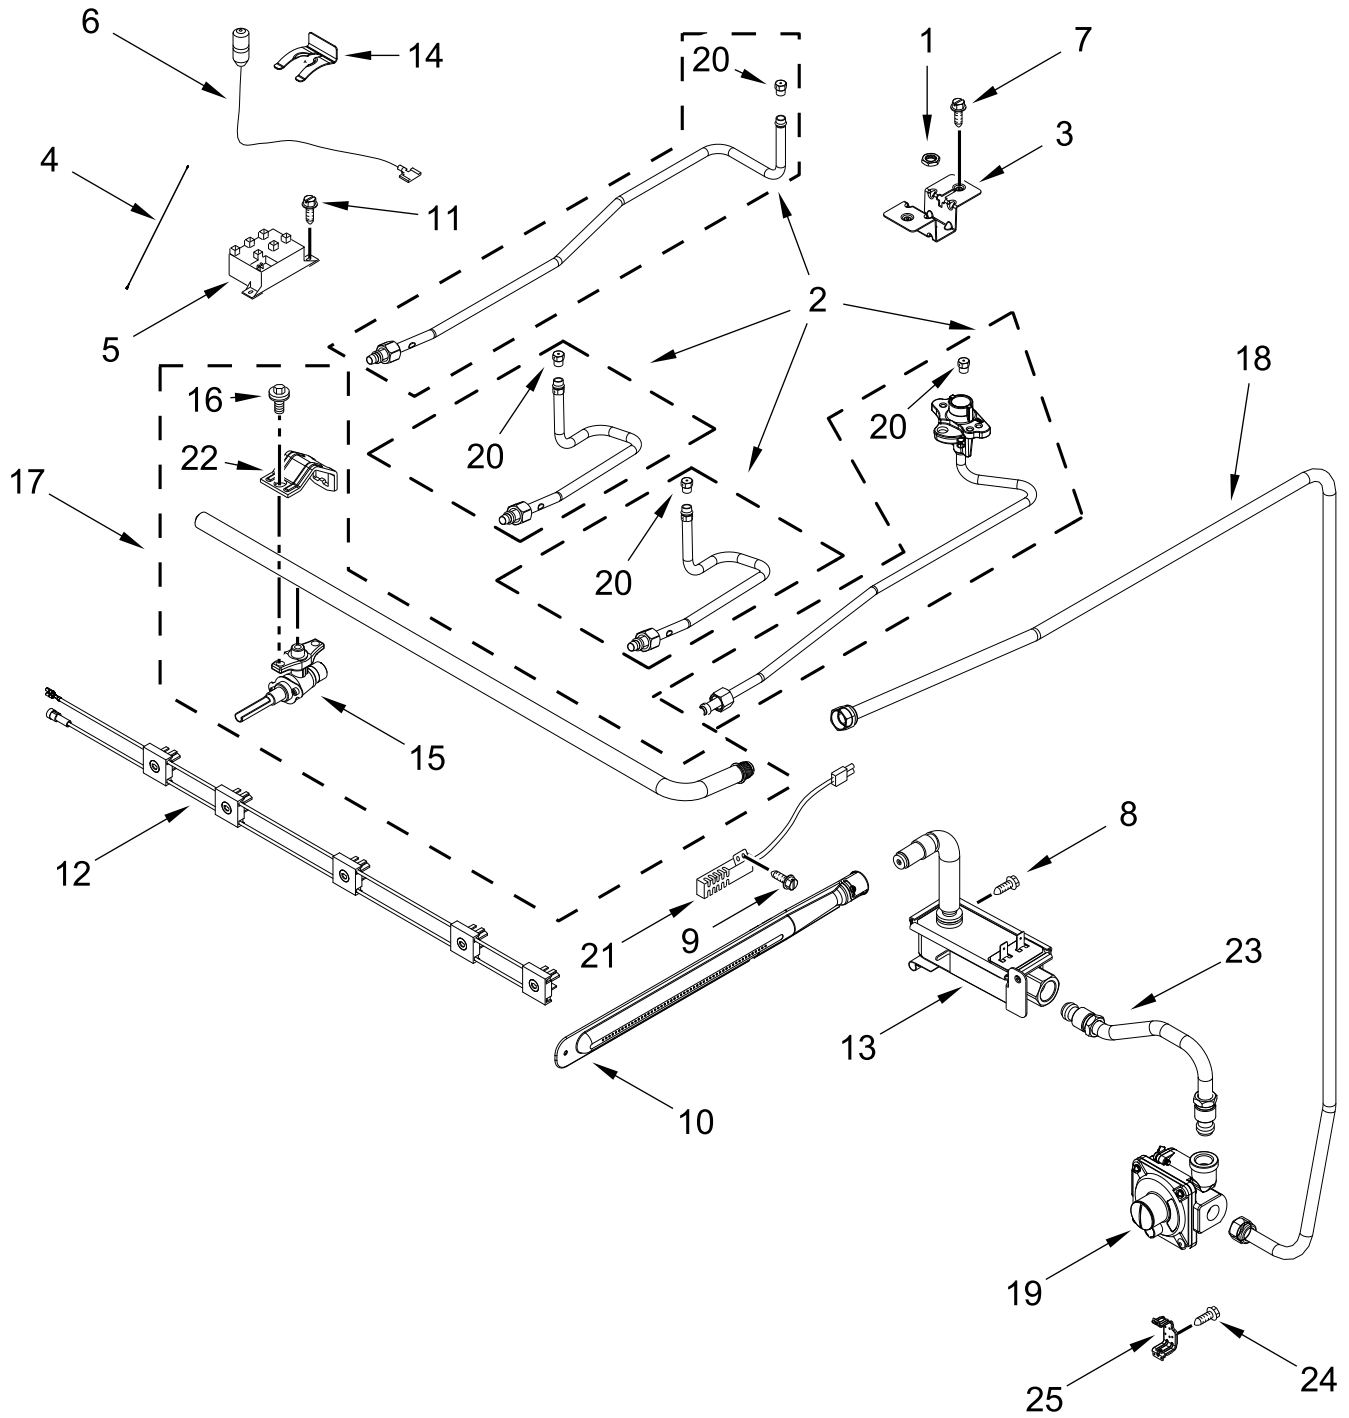

# COOKTOP PARTS

<u>Illus. No.</u>	<u>Part No.</u>	<u>Description</u>	<u>Illus. No.</u>	<u>Part No.</u>	<u>Description</u>	<u>Illus. No.</u>	<u>Part No.</u>	<u>Description</u>
1		Literature Parts	6		Grate, Burner	17	98005663	Screw
	W11508839	Instructions, Installation		W10578251	Black	18	W10636339	Thermostat
	W11508817	Guide, Use and Care	7	98004722	Clip, Cooktop	19		Burner Cap, Auxiliary
	98007130	Tips, Safe Cooking (English)	8	98014544	Wire, Ground		W10169985	Black (Right Rear)
	W11565447	Sheet, Tech Cooktop	9	98013389	Bumper, Cooktop	20	W10515453	Assembly, Burner (6K) (Right Rear)
2	W10818512	Black	10	98006726	Screw (Black)	21	3400701	Screw
	W10818513	White		98005658	Screw (Stainless)	22	98006633	Screw
3		Panel, Manifold	11	98017461	Cap, Burner Black (Left Front, Left Rear, & Right Front)			FOLLOWING PARTS NOT ILLUSTRATED
	W11578458	Black	12	8534079	Screw, Ground	W10914402		Harness, Main
	W11578211	White	13	W10636224	Burner, Standard (Left Front, Left Rear, & Right Front)	98005896		Clip, Wire
4		Knob, Burner				3391018		Tie, Cable
	W11558936	Black	14	98007225	Screw	98015022		Bushing, Snap
	W11541410	White	15	W10613666	Bracket, Anti-Tip	W11492747		Insulation, Manifold
5		Knob, Oven	16	7101P485-60	Screw, Anti-Tip Kit			
	W10615601	Black						
	W10615600	White						

# MANIFOLD PARTS