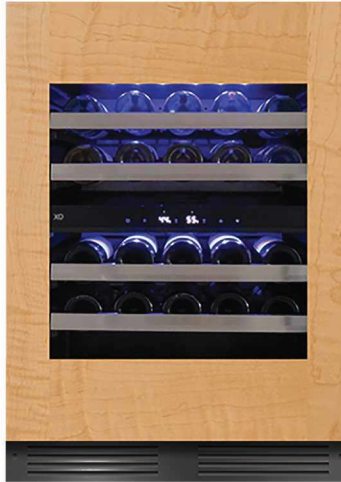

XOU24WDZGOA
DUAL ZONE WINE COOLER
ARTICULATED OVERLAY GLASS DOOR

XO GOA models are designed to fit with US, European & ADA cabinets.

PREMIER SEAMLESS INTEGRATION
OVERLAY GLASS DOORS
ARTICULATED HINGES
FIELD REVERSIBLE DOORS

BEVERAGE CENTER:
2 TELESCOPING GLASS SHELVES
HOLDS up to 118 CANS (12oz)
34° - 50° F

DUAL ZONE WINE COOLER:
4 TELESCOPING RACKS
Upper Zone 12 BOTTLES (750ml)
41° - 50° F
Lower Zone 21 BOTTLES (750ml)
50° - 64° F

DIMENSIONS:
H 32 1/4" min 34 3/4" max
W 23 7/16"
D 22 7/16" (includes 3/4" panel)

ELECTRICAL:
115V 60Hz 1.5 Amps

SOUND LEVEL:
39 dBA