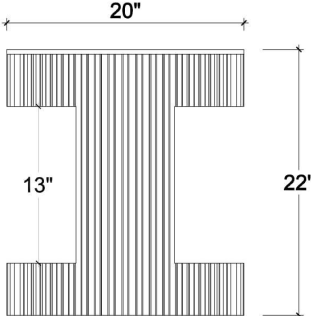

BRAMBLE

PRODUCT TEARSHEET

Kraton Round Small Side Table

Shown in: **FRW**

SKU: **28712**

Size: **20W x 20D x 22H in**

Overview

Kraton Round Small Side Table

TOP VIEW

FRONT VIEW

SIDE VIEW

Visual Highlights

Technical Specification

Dimensions	20W x 20D x 22H in	CBM	0.18
Number of Packages	1	Cubic Feet	6.36 ft³
Package 1 Dimensions	21.3 x 21.3 x 24.8 in	Package 1 Weight	30.86 lbs
Package Weight Total	30.86 lbs	Net Weight	24.25 lbs