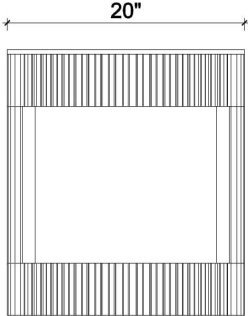

BRAMBLE

PRODUCT TEARSHEET

Kraton Round Small Side Table

Shown in: **FRW**

SKU: **28712**

Size: **20W x 20D x 22H in**

Overview

Kraton Round Small Side Table

TOP VIEW

FRONT VIEW

SIDE VIEW

Visual Highlights

Technical Specification

Dimensions	20W x 20D x 22H in	CBM	0.18
Number of Packages	1	Cubic Feet	6.36 ft³
Package 1 Dimensions	21.3 x 21.3 x 24.8 in	Package 1 Weight	30.86 lbs
Package Weight Total	30.86 lbs	Net Weight	24.25 lbs