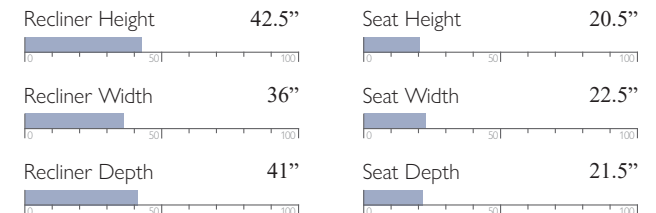

MEASUREMENTS:

Available with Power Tilt Headrest Option (9NZ1_)
Available with BeCozzi Feature in Recliner Only (9NX1_)