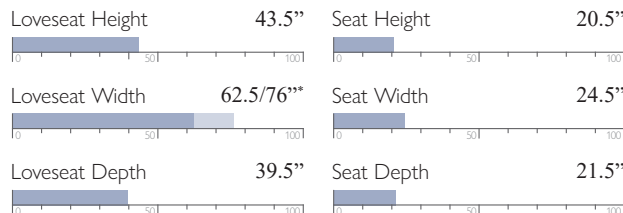

MEASUREMENTS: