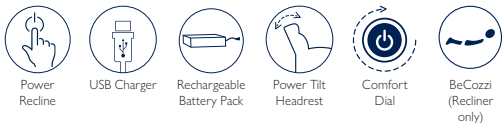

ADDITIONAL OPTIONS: