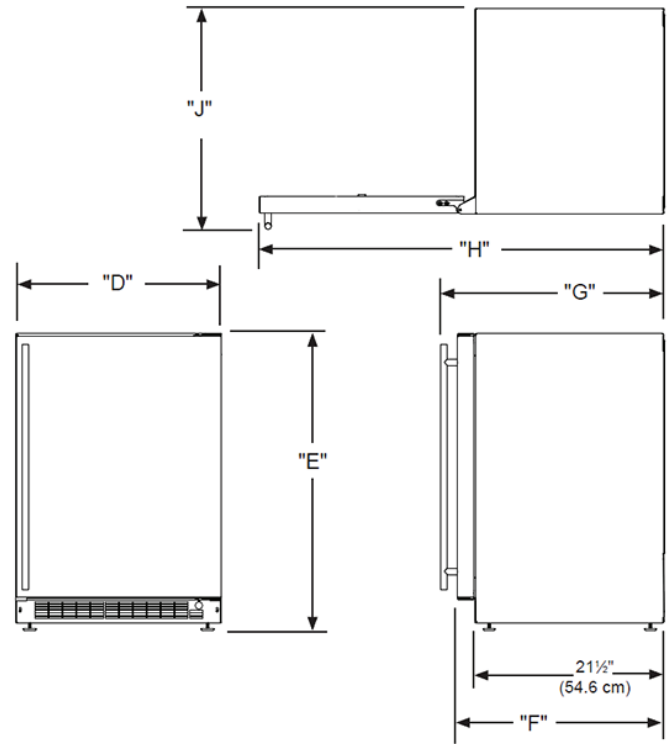

Universal Single Tap Kit with CO2 Tank and Fittings S42418645-ACCY

Universal Twin Tap Kit with CO2 Tank and Fittings S42418646-ACCY

**Kit includes tower/tap, regulator, D-style Lo-Boy coupler, gas hose, hose clamps, faucet wrench, tower gasket, tower mounting screws and gas tank.

*Tap kit sold separately. See accessories to order.

H: 33 3/4" W: 23 7/8" D: 25 21/32" (with handle)

Rough In Dimensions*

"A"	"B"	"C"
24"	34-1/4" to 35-1/4"	24"
(61 CM)	(87 CM to 89.5 CM)	(61 CM)

Cabinet Dimensions*

"D"	"E"	"F"	"G"	"H"	"J"
23-7/8"	33-5/8" TO 34-5/8"	23-5/8"*	25-21/32"*	47-3/4"*	26-1/2"*
(60.7 CM)	(85.4 CM TO 87.9 CM)	(60 CM)	(65.2 CM)	(146.6 CM)	(67.3 CM)

*Stainless steel model dimensions only. For panel-ready models, see the owner's guide online at marvelrefrigeration.com.