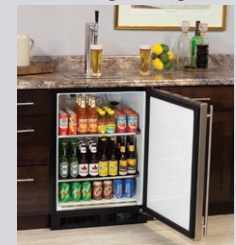

Fresh Living Tip

Pour fresh drinks on tap at the precise serving temperature you prefer, perfect for parties or a personal happy hour in the comfort of your home. Customize your own Marvel dispenser with single or twin tap kits for wine, beer or draft beverages on tap. Or, set up the stow-on-board shelves to convert to refrigeration storage.

FINISH OPTIONS

24" Marvel Dispenser for Beer, Wine and Draft Beverages

MLKR224

Storage Adaptability

- 5.7 cu. ft. capacity
- The original dispenser to store half kegs, tall quarter kegs, pony kegs, sixth barrels, Cornelius kegs, growlers, bottles or cans
- Lo-Boy coupler makes it easier to store, tap and swap out tall U.S. type D half barrels
- (2) stow-on-board, commercial-grade stainless-steel shelves convert unit to a full refrigerator to store perishables
- Secure gas tank storage area and drain basin
- Anti-scoff interior floor shield and stainless steel threshold protect against cabinet wear and tear from loading and unloading kegs
- Rear port gives external gas tank option

Convenient Controls

- Multifunction controls allow you to select a precise temperature from 34° F to 60° F
- Features easy-to-use settings and options

Fit & Finish

- Finished cabinet for built-in or freestanding installation
- Beer and wine tap kits with single or twin tap options
- Arctic white interior and LED lighting
- Black toe kick adjustable to 4" with leveling legs

Tall Quarter Keg or Pony Keg

Two Sixth Barrels or Cornelius Kegs

Full Beverage Storage

*Requires Lo-Boy coupler. All tap kits include D-style Lo-Boy coupler for U.S. kegs.

4 Tap Kits

Choose between a standard dispenser kit for any draft-style beverage or the specialty wine tap for white or red wine.