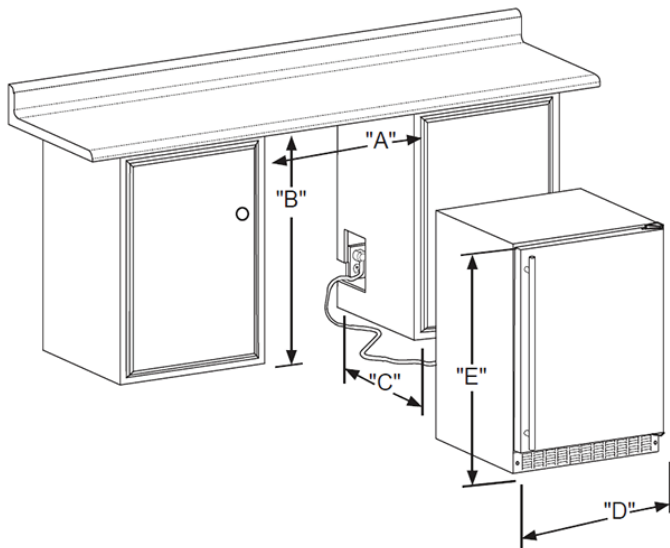

Universal Single Tap Kit with CO2 Tank and Fittings S42418645-ACCY

Universal Twin Tap Kit with CO2 Tank and Fittings S42418646-ACCY

**Kit includes tower/tap, regulator, D-style Lo-Boy coupler, gas hose, hose clamps, faucet wrench, tower gasket, tower mounting screws and gas tank.

*Tap kit sold separately. See accessories to order.

H: 33 3/4" W: 23 7/8" D: 25 21/32" (with handle)

Rough In Dimensions*

"A"	"B"	"C"
24"	34-1/4" to 35-1/4"	24"
(61 CM)	(87 CM to 89.5 CM)	(61 CM)

Cabinet Dimensions*

"D"	"E"	"F"	"G"	"H"	"J"
23-7/8"	33-5/8" TO 34-5/8"	23-5/8"*	25-21/32"*	47-3/4"*	26-1/2"*
(60.7 CM)	(85.4 CM TO 87.9 CM)	(60 CM)	(65.2 CM)	(146.6 CM)	(67.3 CM)

*Stainless steel model dimensions only. For panel-ready models, see the owner's guide online at marvelrefrigeration.com.